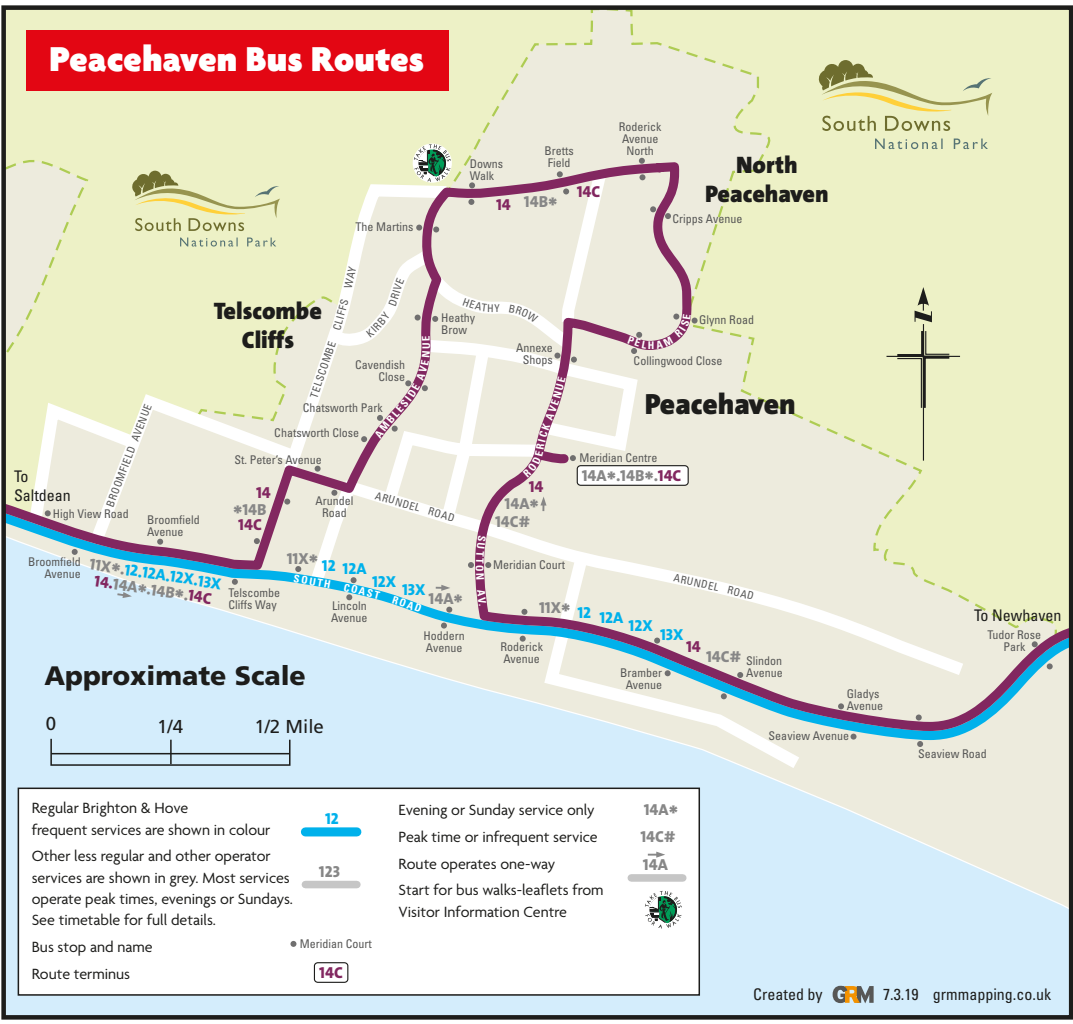

Peacehaven Bus Routes

Approximate Scale

Regular Brighton & Hove frequent services are shown in colour	12	Evening or Sunday service only	14A*
Other less regular and other operator services are shown in grey. Most services operate peak times, evenings or Sundays. See timetable for full details.	123	Peak time or infrequent service	14C#
Bus stop and name	• Meridian Court	Route operates one-way	14A
Route terminus	14C	Start for bus walks-leaflets from Visitor Information Centre	