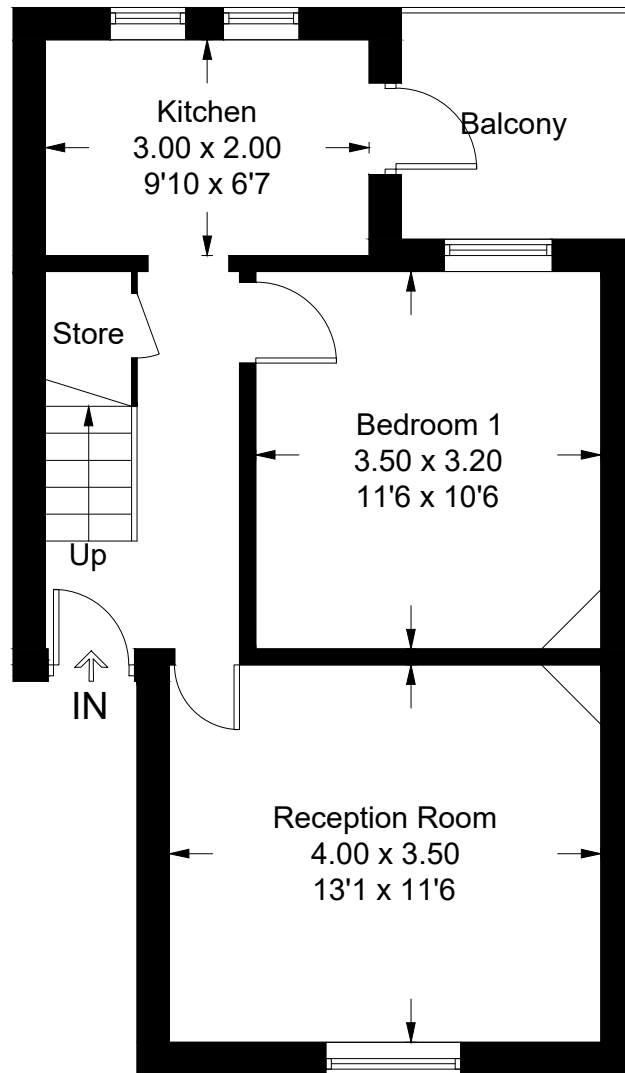

17a Broadway Buildings, Boston Road, W7 3TT

Approximate Gross Internal Area = 82.6 sq m / 889 sq ft

First Floor

Second Floor

Illustration for identification purposes only, measurements are approximate, not to scale. floorplansUsketch.com © (ID1065706)