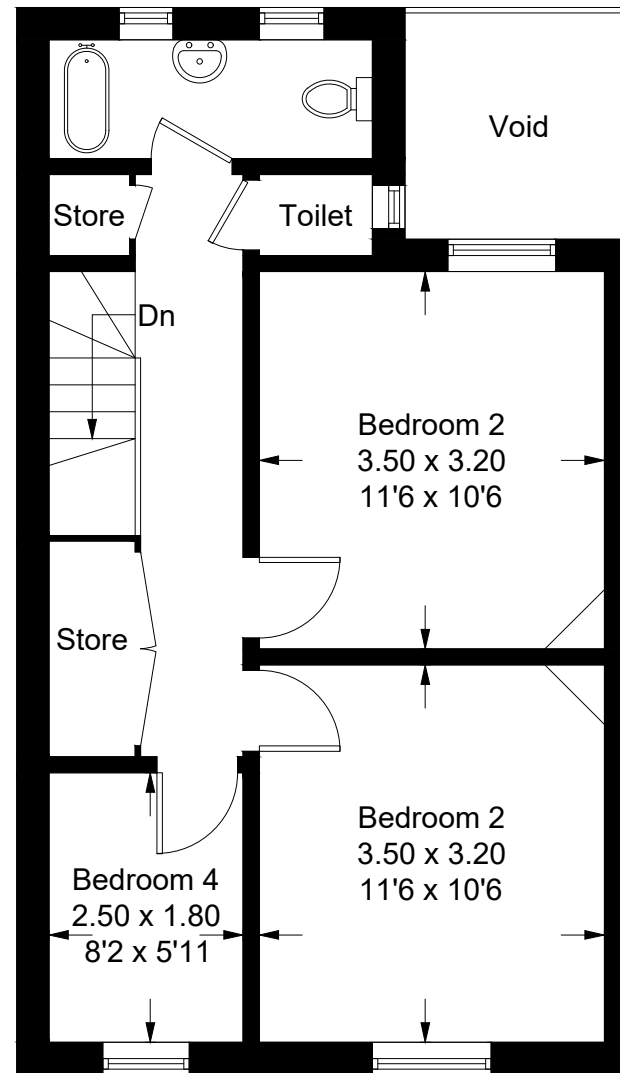

17a Broadway Buildings, Boston Road, W7 3TT

Approximate Gross Internal Area = 82.6 sq m / 889 sq ft

First Floor

Second Floor

Illustration for identification purposes only, measurements are approximate, not to scale. floorplansUsketch.com © (ID1065706)