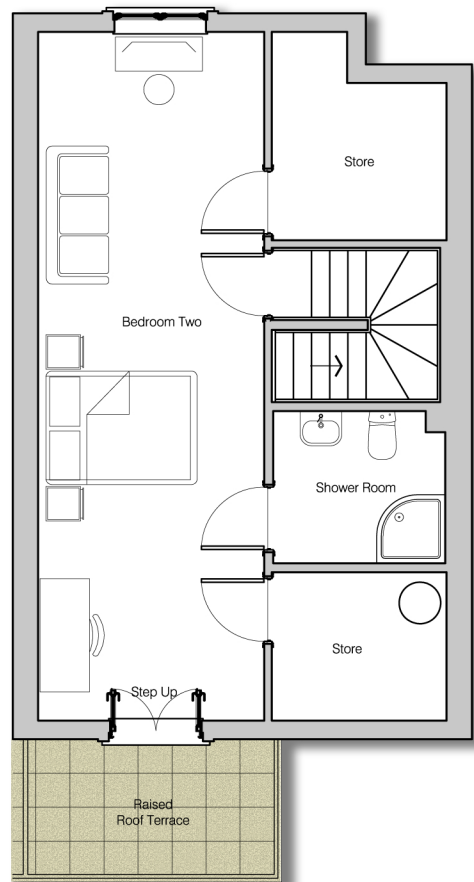

# Woodland View Apartment 15

Internal measurements total area 111 sq. m (1195 sq.ft.)

	Metric	Imperial
Lounge, Kitchen /Dining	5535 x 5060mm	18'2" x 16'7"
Bedroom 1	3925 x 3185mm	12'11" x 10'5"
En-suite	2430 x 2015mm	8' x 6'7"
Bedroom 2	2990 x 9105mm	9'10" x 29'11"
En-suite	2275 x 2015mm	7'6" x 6'7"

All layouts/dimensions are for illustrative purposes only. Maximum dimensions shown.