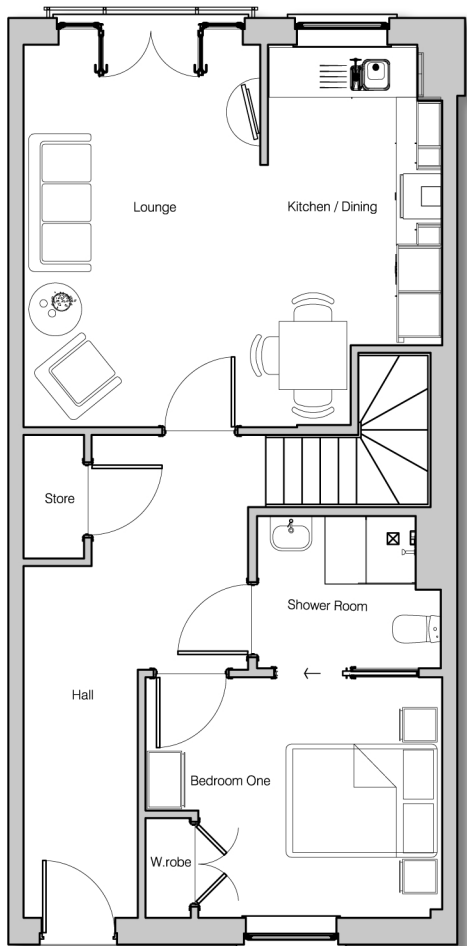

# Woodland View Apartment 15

Internal measurements total area 111 sq. m (1195 sq.ft.)

	Metric	Imperial
Lounge, Kitchen /Dining	5535 x 5060mm	18'2" x 16'7"
Bedroom 1	3925 x 3185mm	12'11" x 10'5"
En-suite	2430 x 2015mm	8' x 6'7"
Bedroom 2	2990 x 9105mm	9'10" x 29'11"
En-suite	2275 x 2015mm	7'6" x 6'7"

All layouts/dimensions are for illustrative purposes only. Maximum dimensions shown.