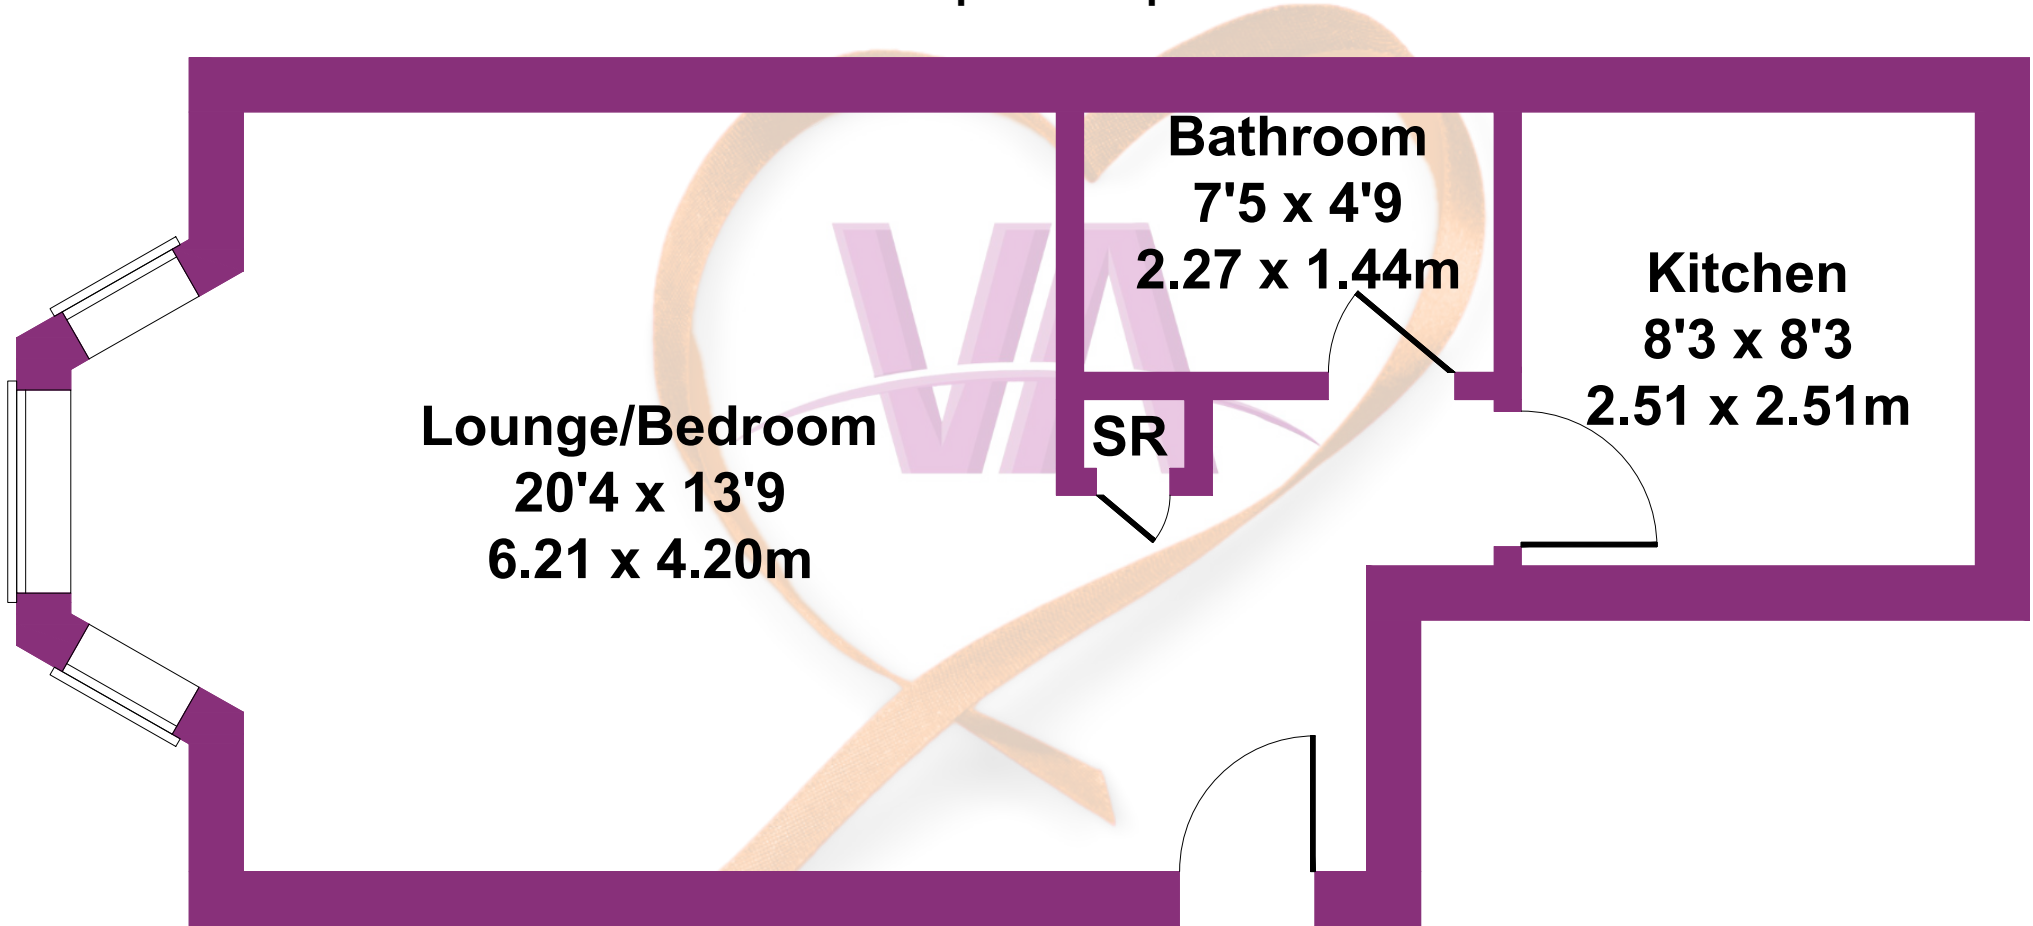

Flat 2 Albany Grove

Approximate Gross Internal Area
388 sq ft - 36 sq m

Not to Scale. Produced by VA Property Sales & Lettings 2025
For Illustrative Purposes Only.