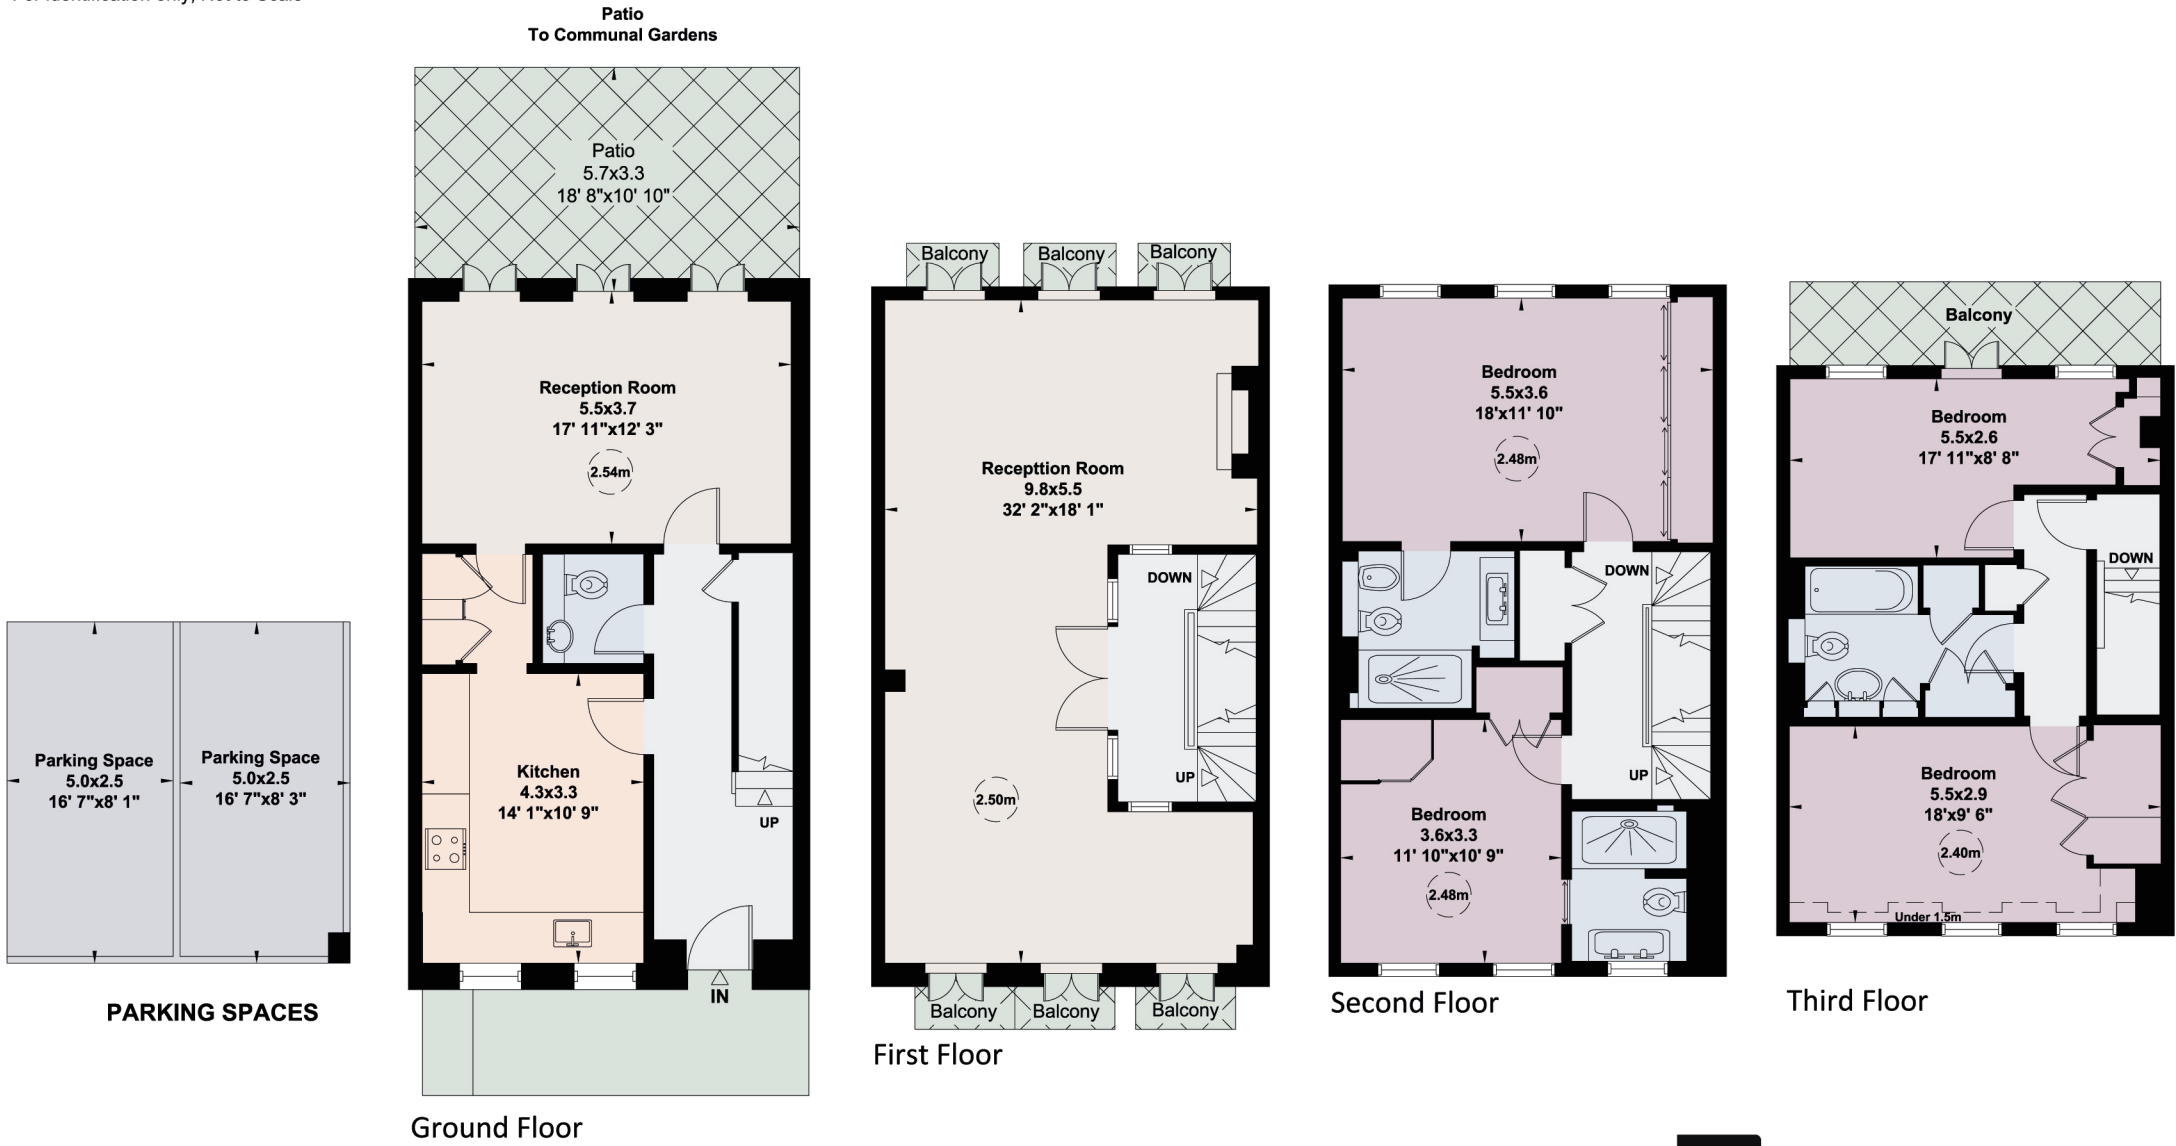

Thomas Place, W8

Gross internal area (approx.)

205 Sq m (2205 Sq ft) Including Under 1.5m

203 Sq m (2189 Sq ft) Excluding Under 1.5m

For identification only, Not to Scale

For guidance only and must not be relied upon as a statement of fact or used for valuation purposes.

All measurements and areas are approximate only (and have been prepared in accordance with the current edition of the RICS Code of Measuring Practice).