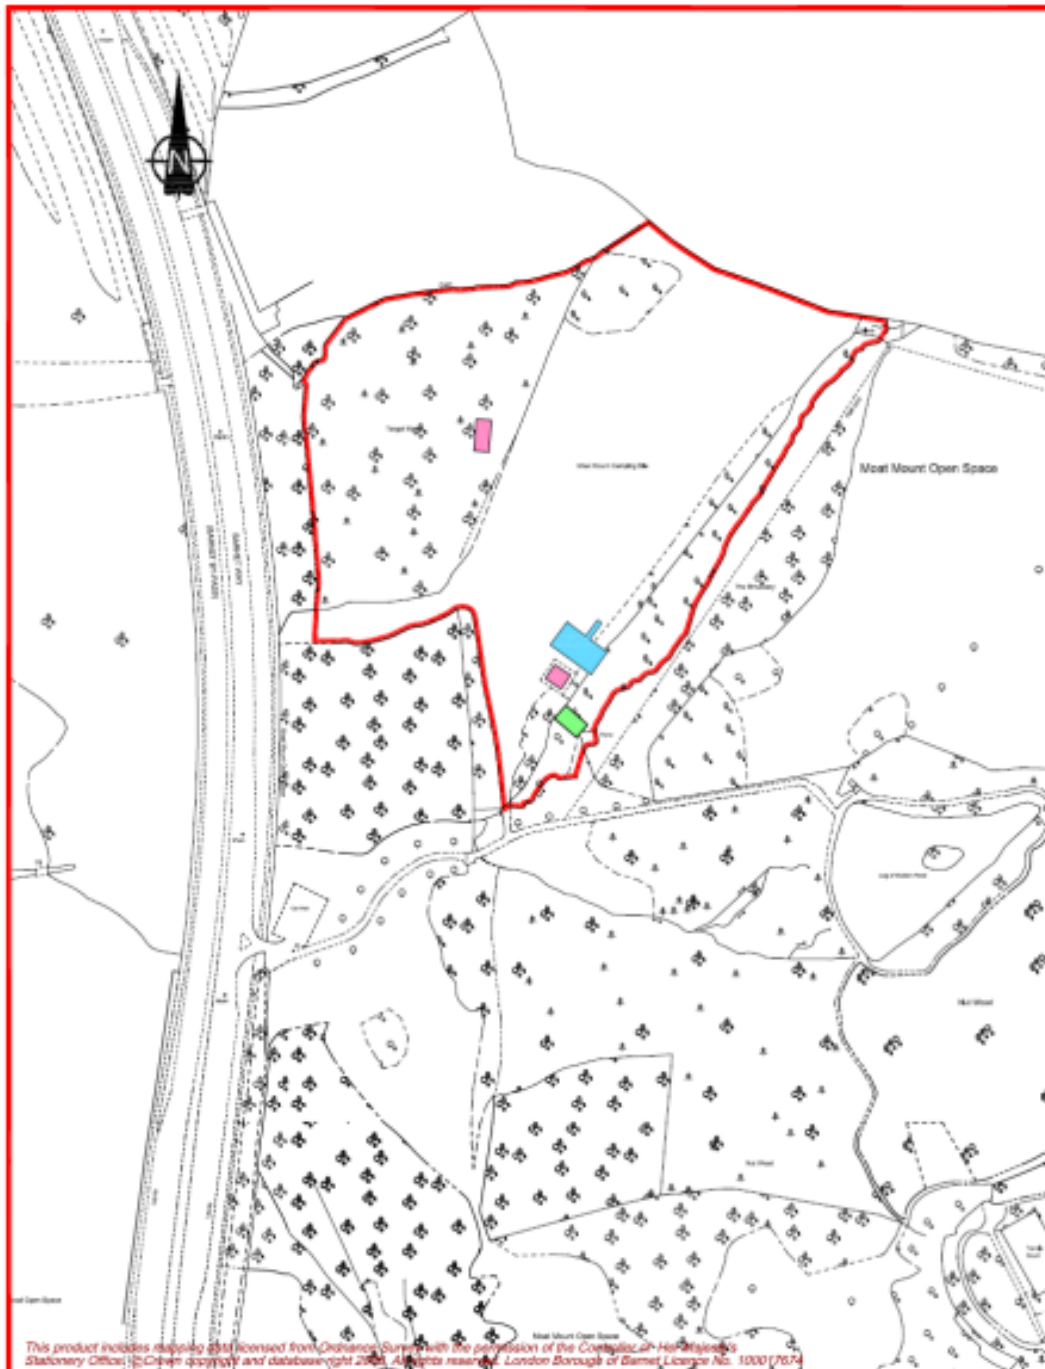

Former Outdoor Centre – Moat Mount Open Space, Barnet Way, Mill Hill, London, NW7

Key

Blue Building: Outdoor Centre

Pink Building Northwest of Outdoor Centre: Storage building

Pink Building South of Outdoor Centre: Toilet block

Green Building: Sewage Plant

Area Edged Red: Letting comprises the Moat Mount Outdoor Centre building and associated facilities, with the surrounding land shown edged red on the proposed lease plan forming part of the wider public open space. The incoming tenant will assume responsibility for its active management and upkeep.