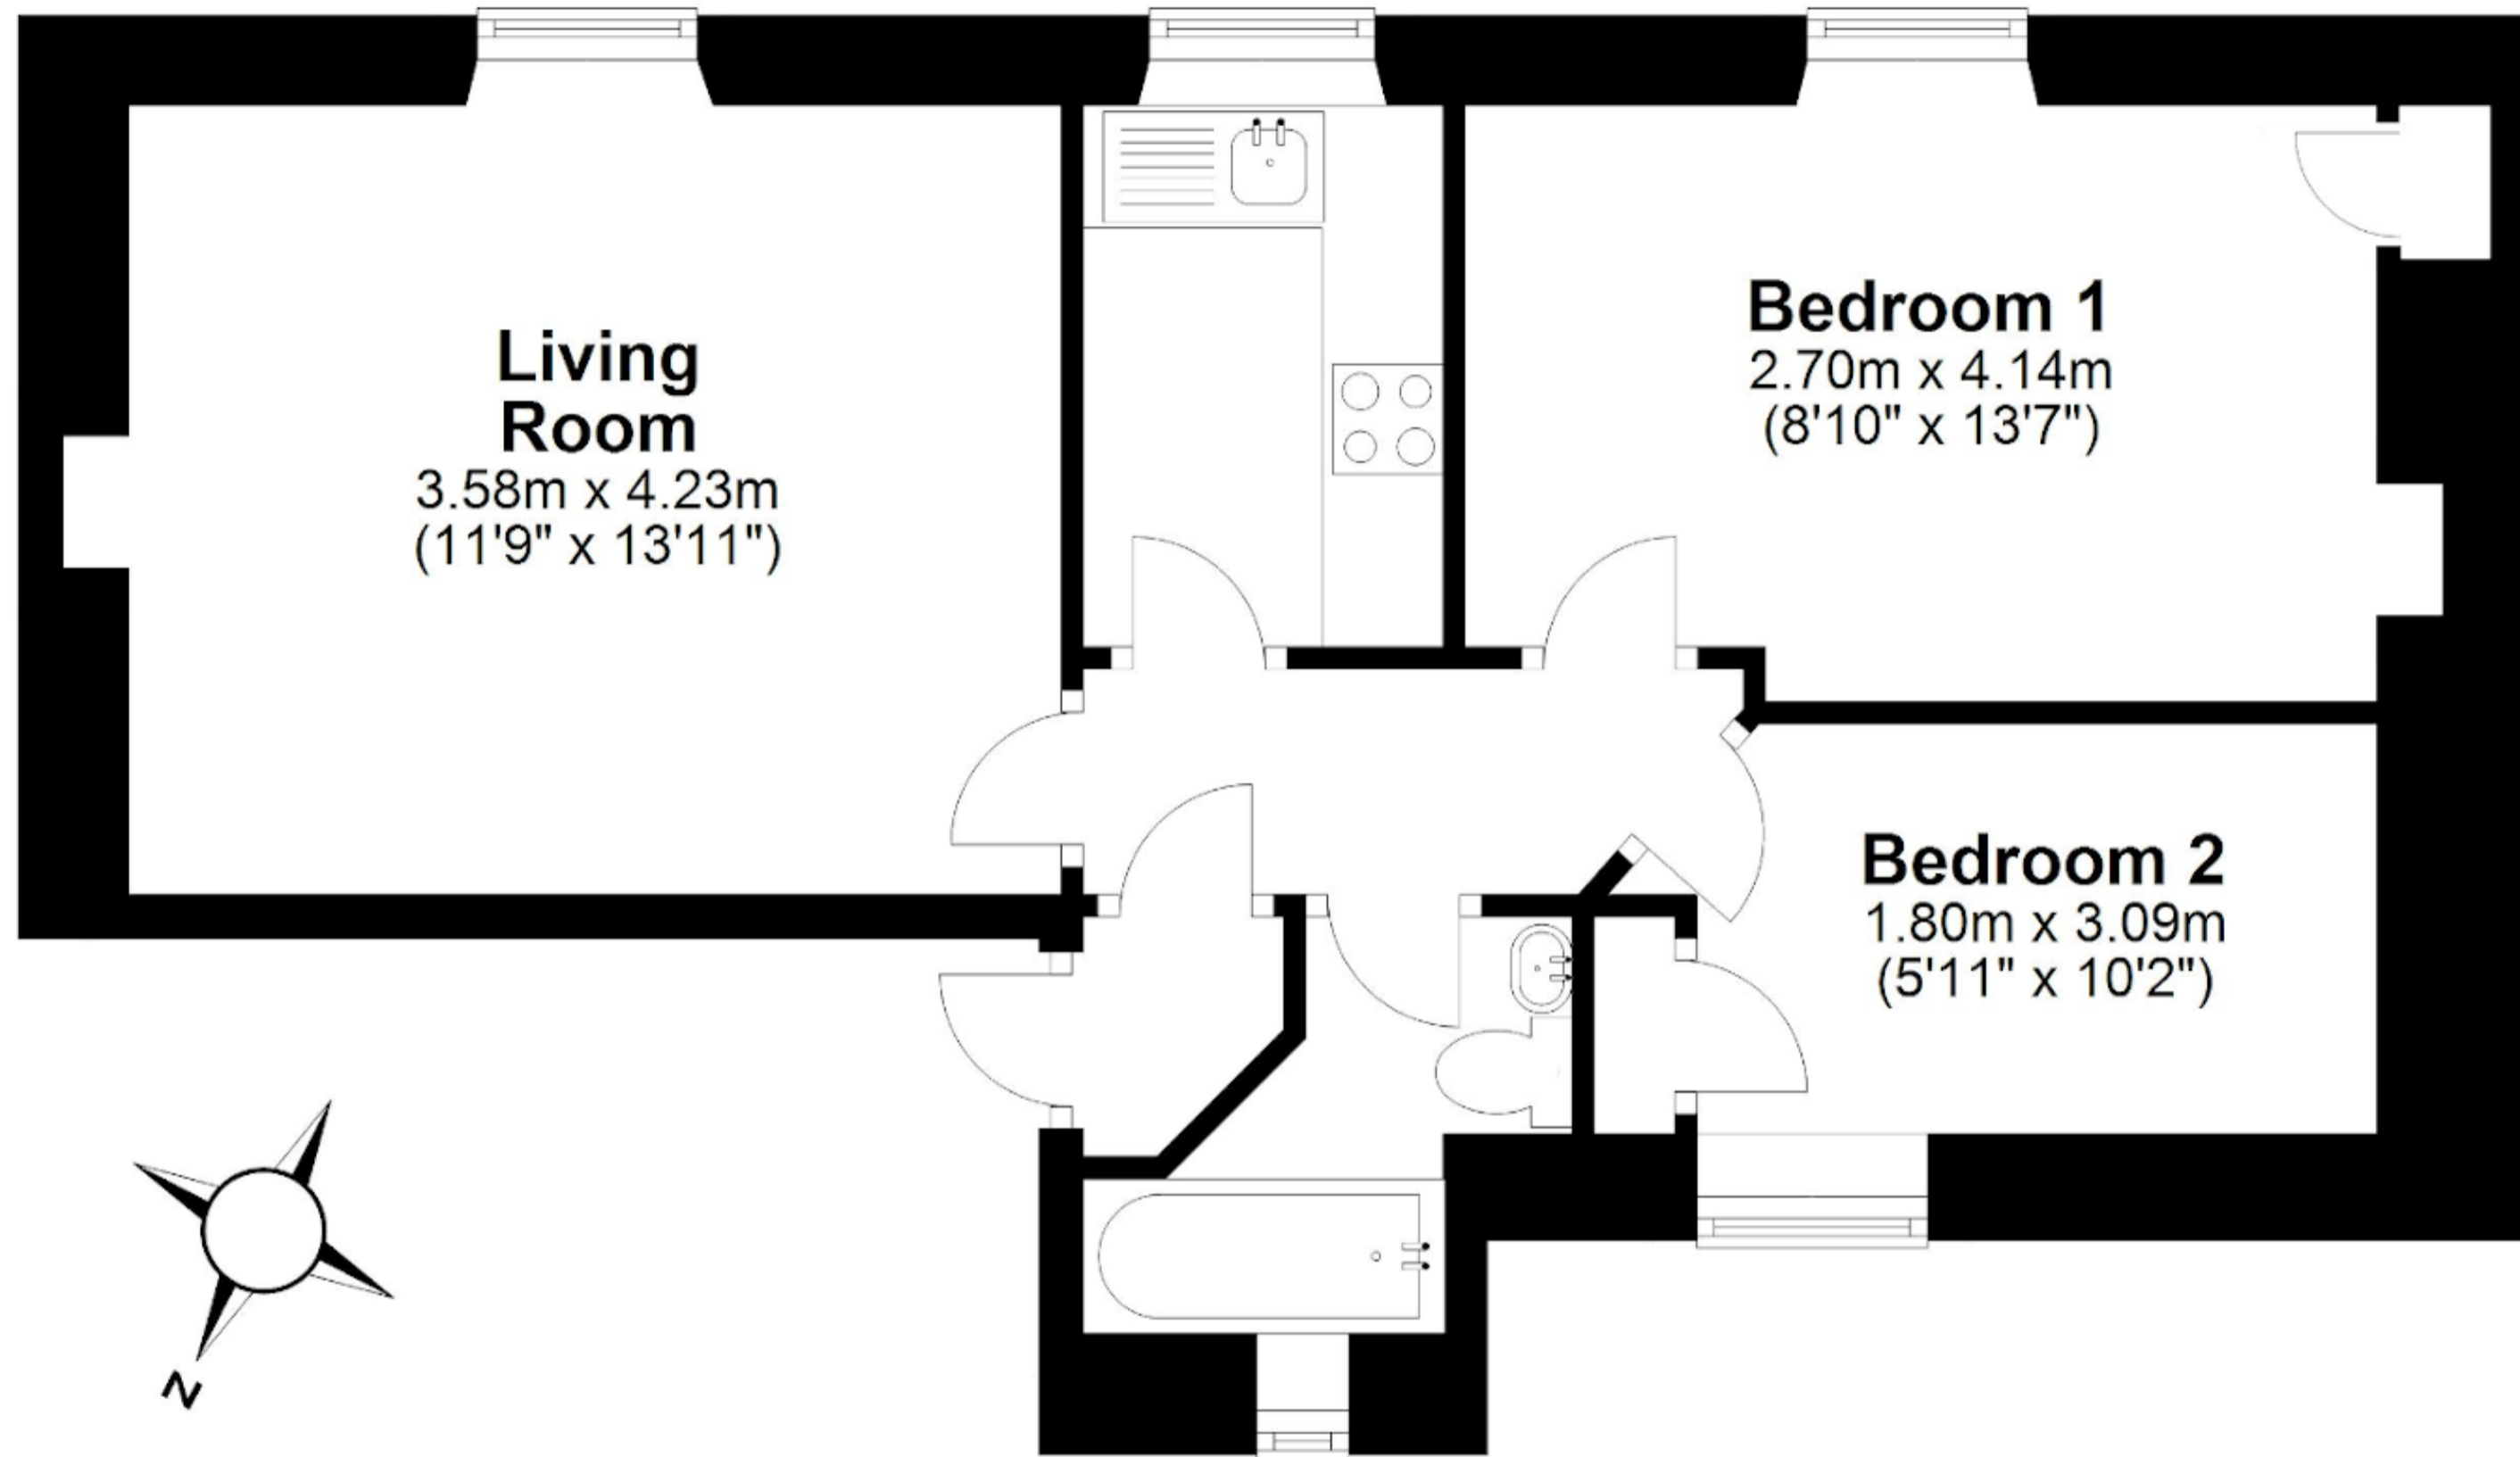

Second Floor

Approx. 45.8 sq. metres (493.0 sq. feet)

Total area: approx. 45.8 sq. metres (493.0 sq. feet)

Whilst every attempt has been made to ensure the accuracy of the floor plans contained here, measurements of doors, windows and rooms are approximate and no responsibility is taken by Reside Bath Limited for any error, omission or mis-statement. These plans are for representation purposes only as defined by RICS Code of Measuring Practice and should be used as such by any prospective Tenant. © Copyright Reside Bath Limited 2021.

Any copying, reproduction or unauthorised use of this floor plan is strictly prohibited.

Plan produced using PlanUp.

Second Floor Flat, Walcot Parade, Bath, BA1