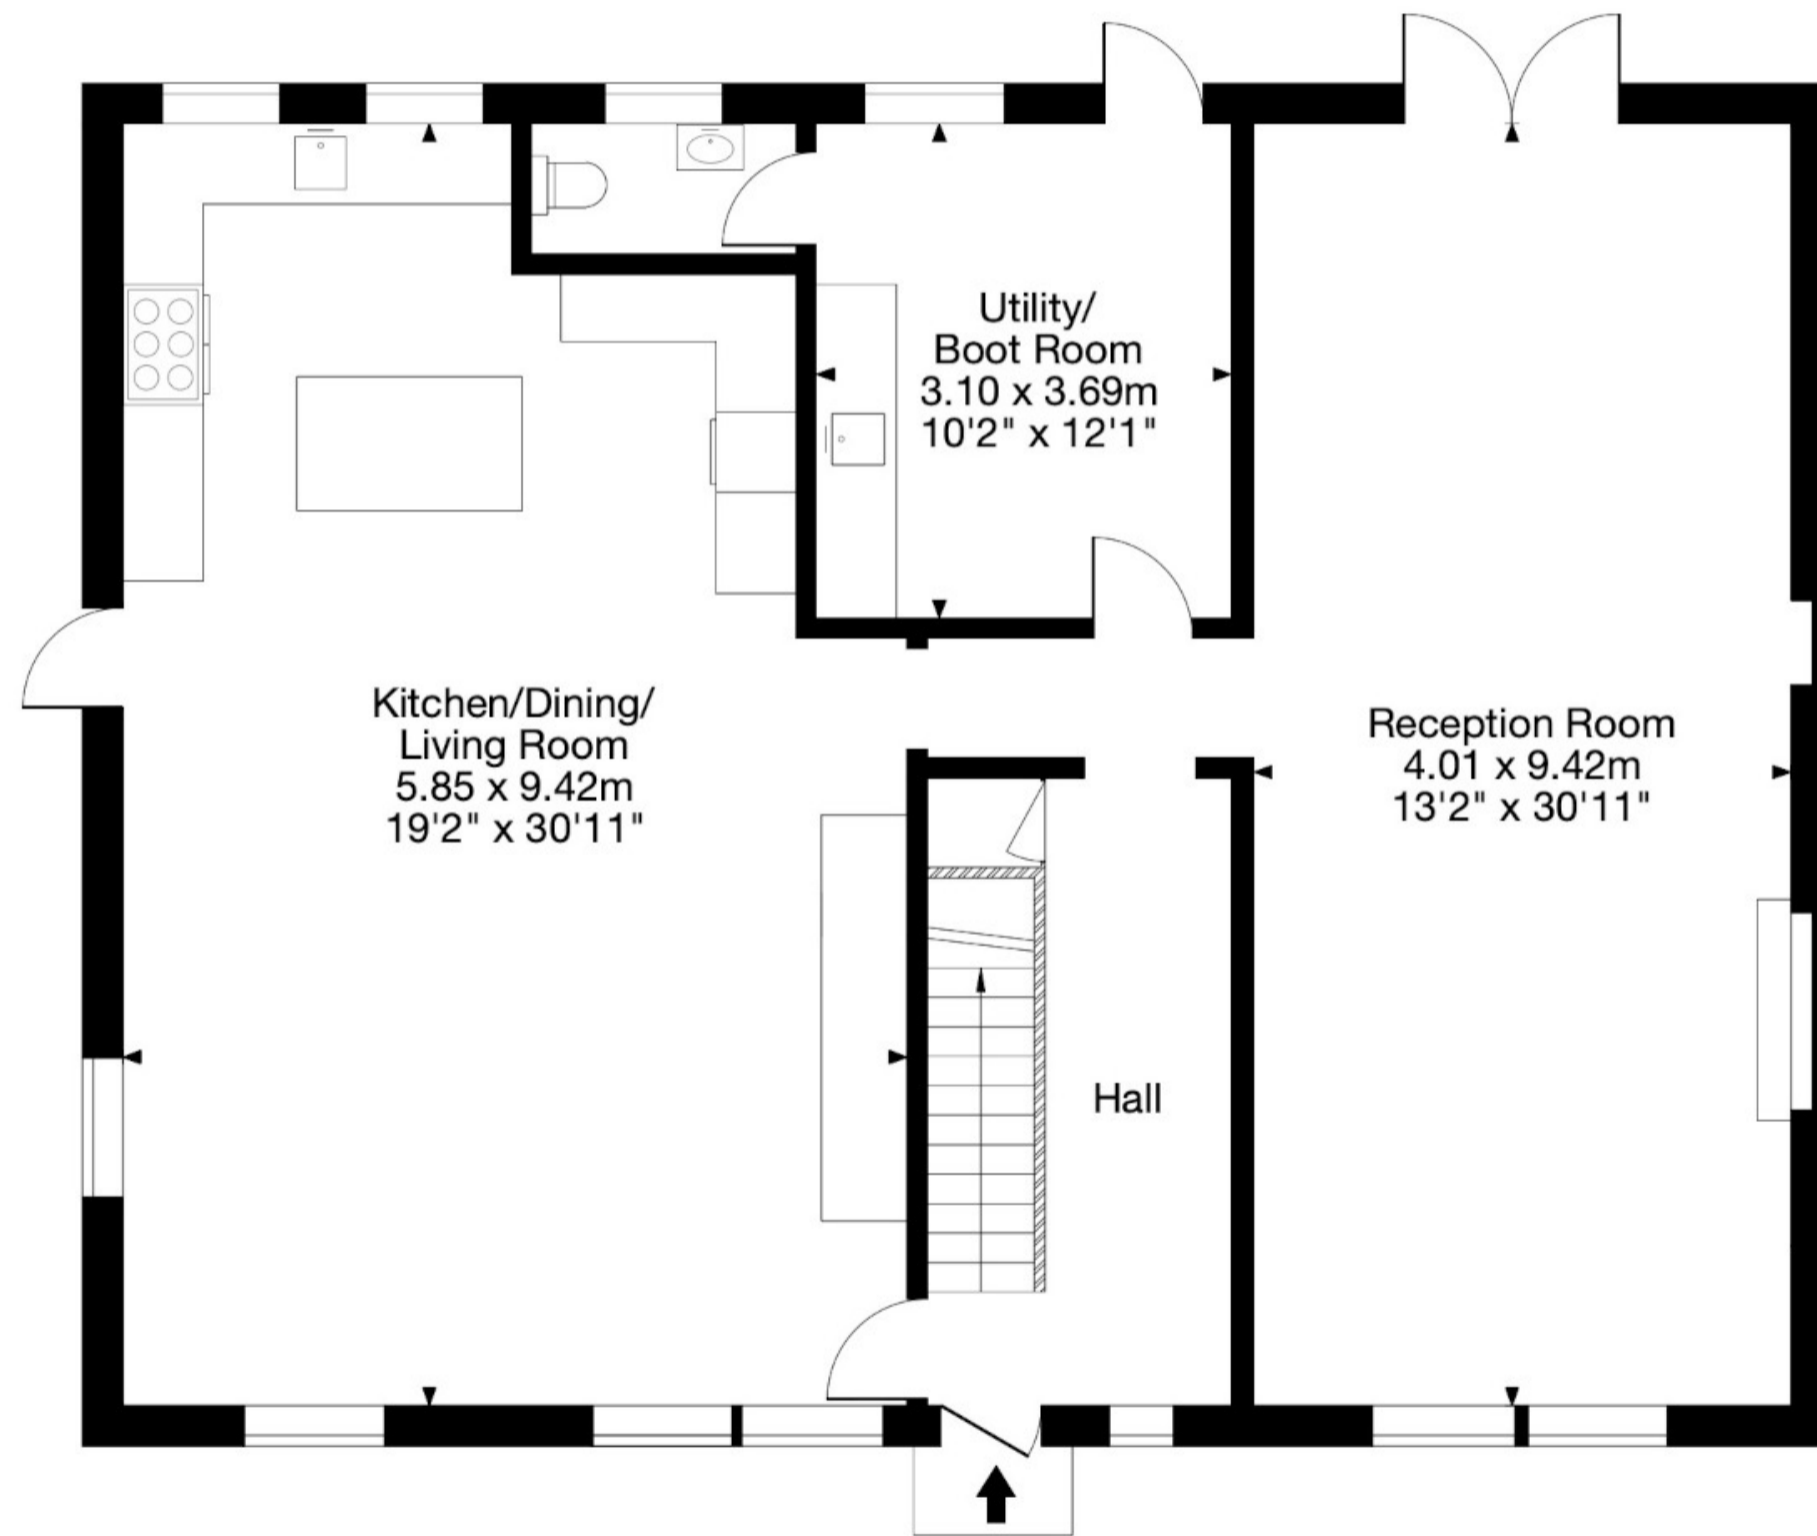

Andover Lodge, Charlton Park, Malmesbury SN16 9DG

Gross Internal Area (Approx.)

234 sq m / 2,518 sq ft

Mezzanine

Ground Floor

First Floor