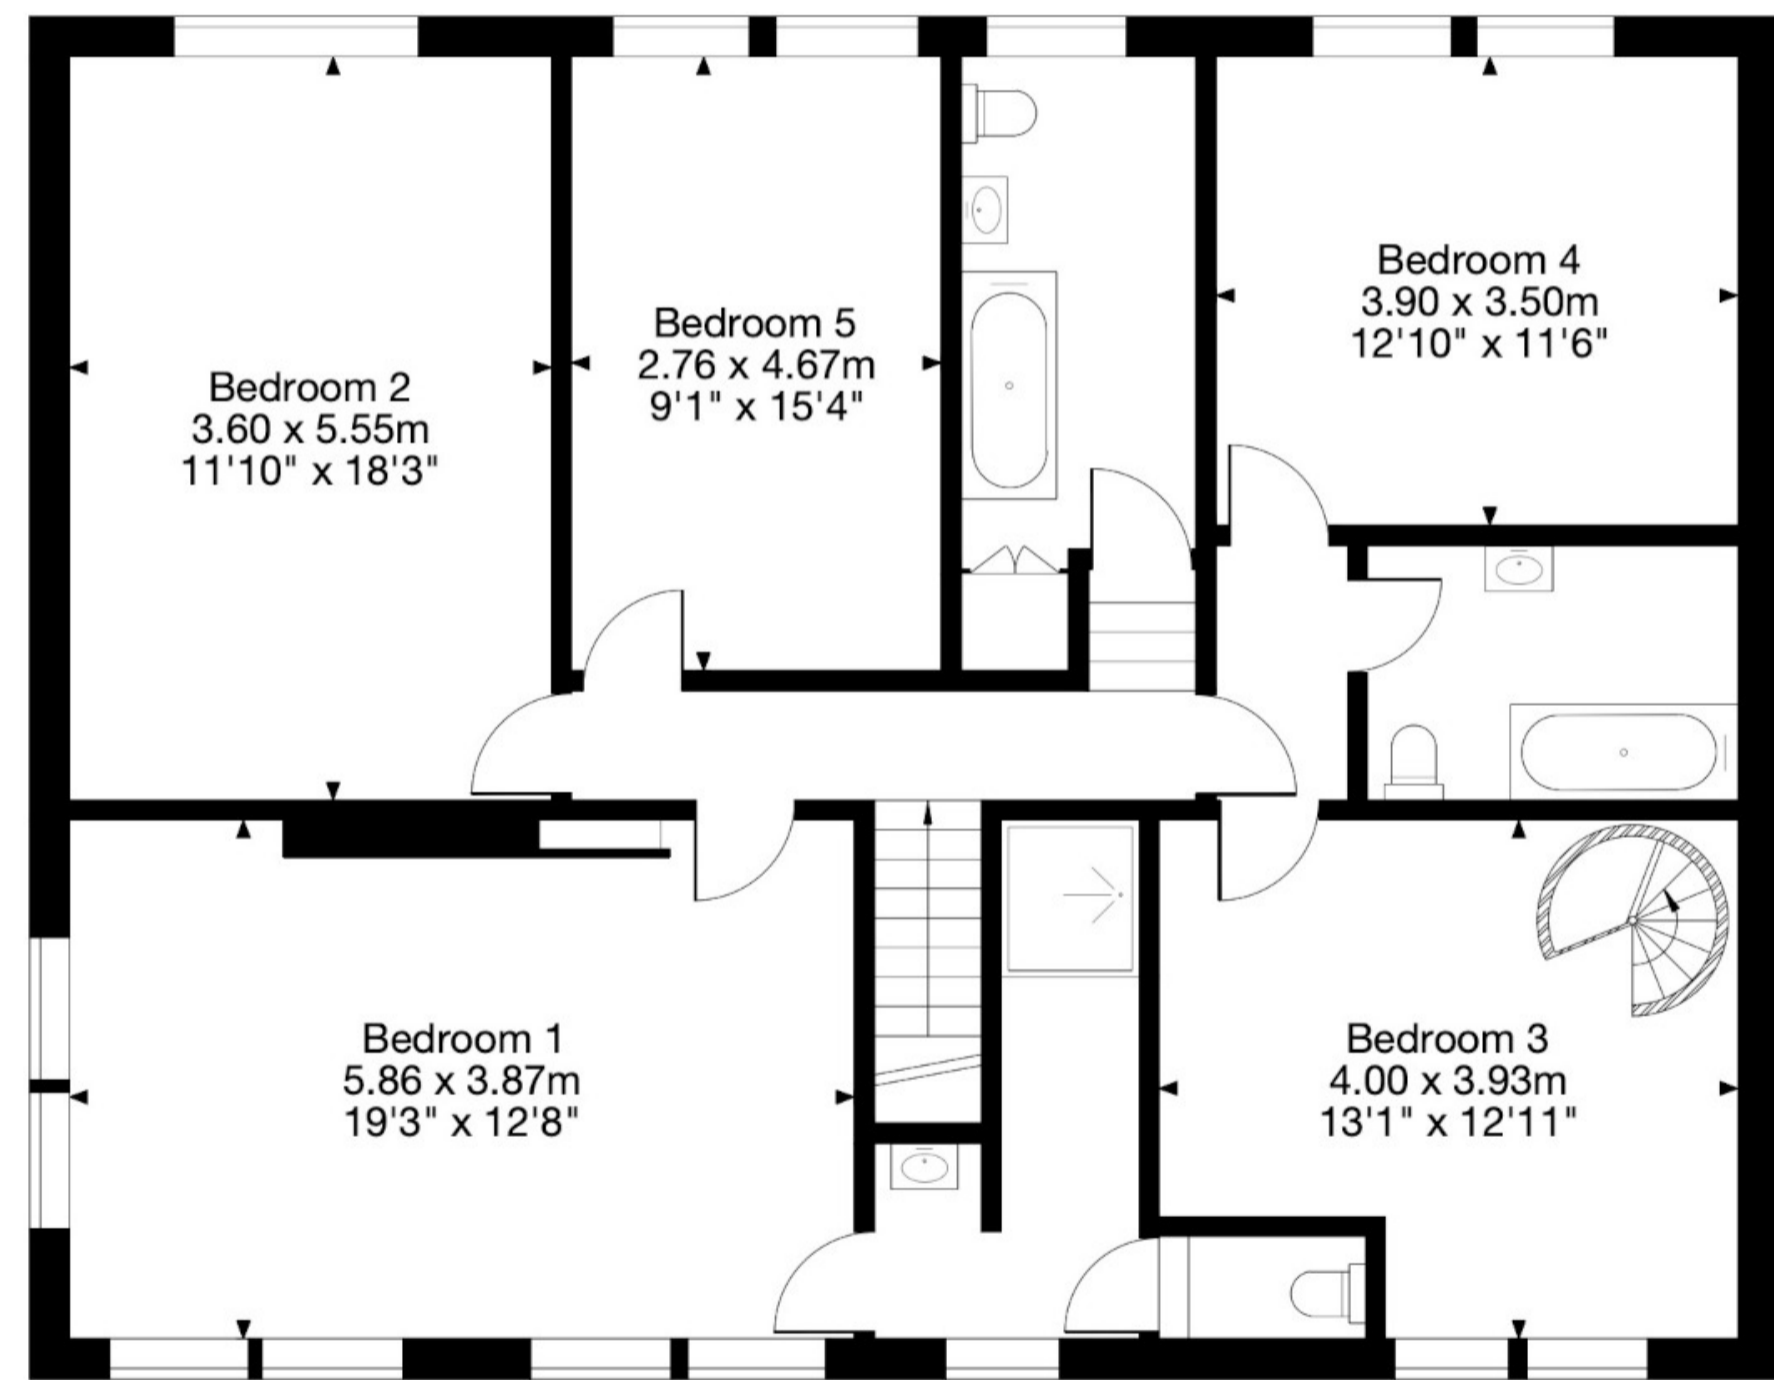

Andover Lodge, Charlton Park, Malmesbury SN16 9DG

Gross Internal Area (Approx.)

234 sq m / 2,518 sq ft

Mezzanine

Ground Floor

First Floor