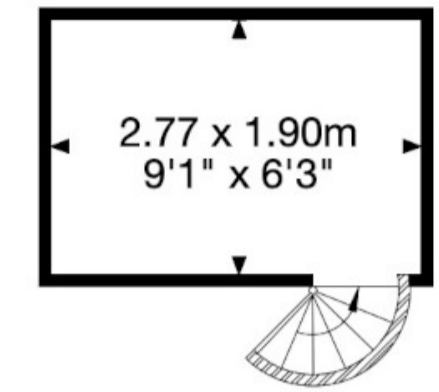

Andover Lodge, Charlton Park, Malmesbury SN16 9DG

Gross Internal Area (Approx.)

234 sq m / 2,518 sq ft

Mezzanine

Ground Floor

First Floor