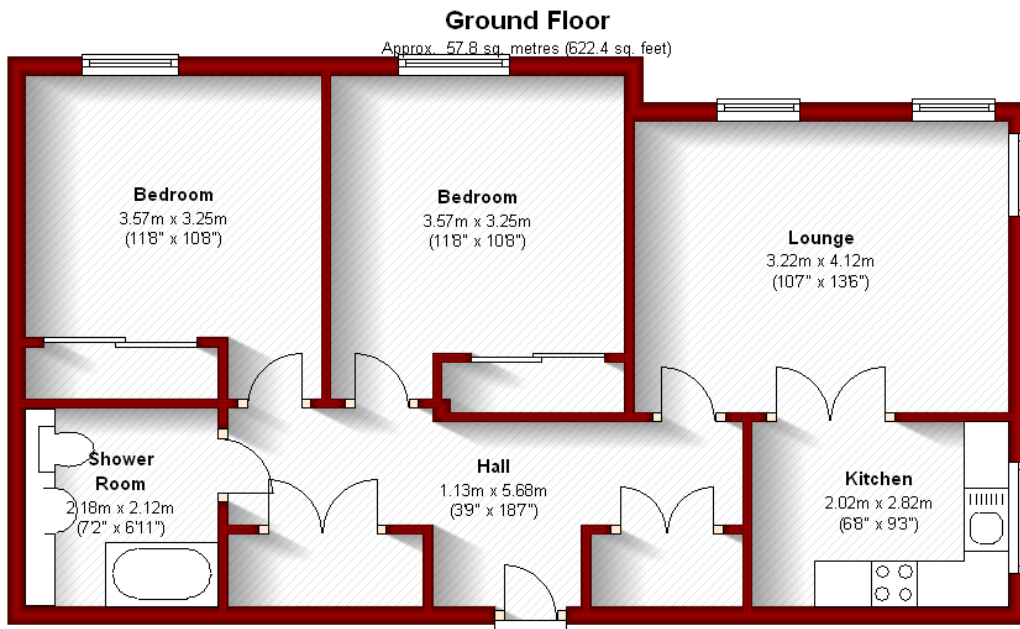

**645e Great Northern Road  
Aberdeen**

Total area: approx. 57.8 sq. metres (622.4 sq. feet)

**The above particulars are for guidance only, no liability for any errors or omissions will be accepted by Aberdeen Property Leasing Ltd.**