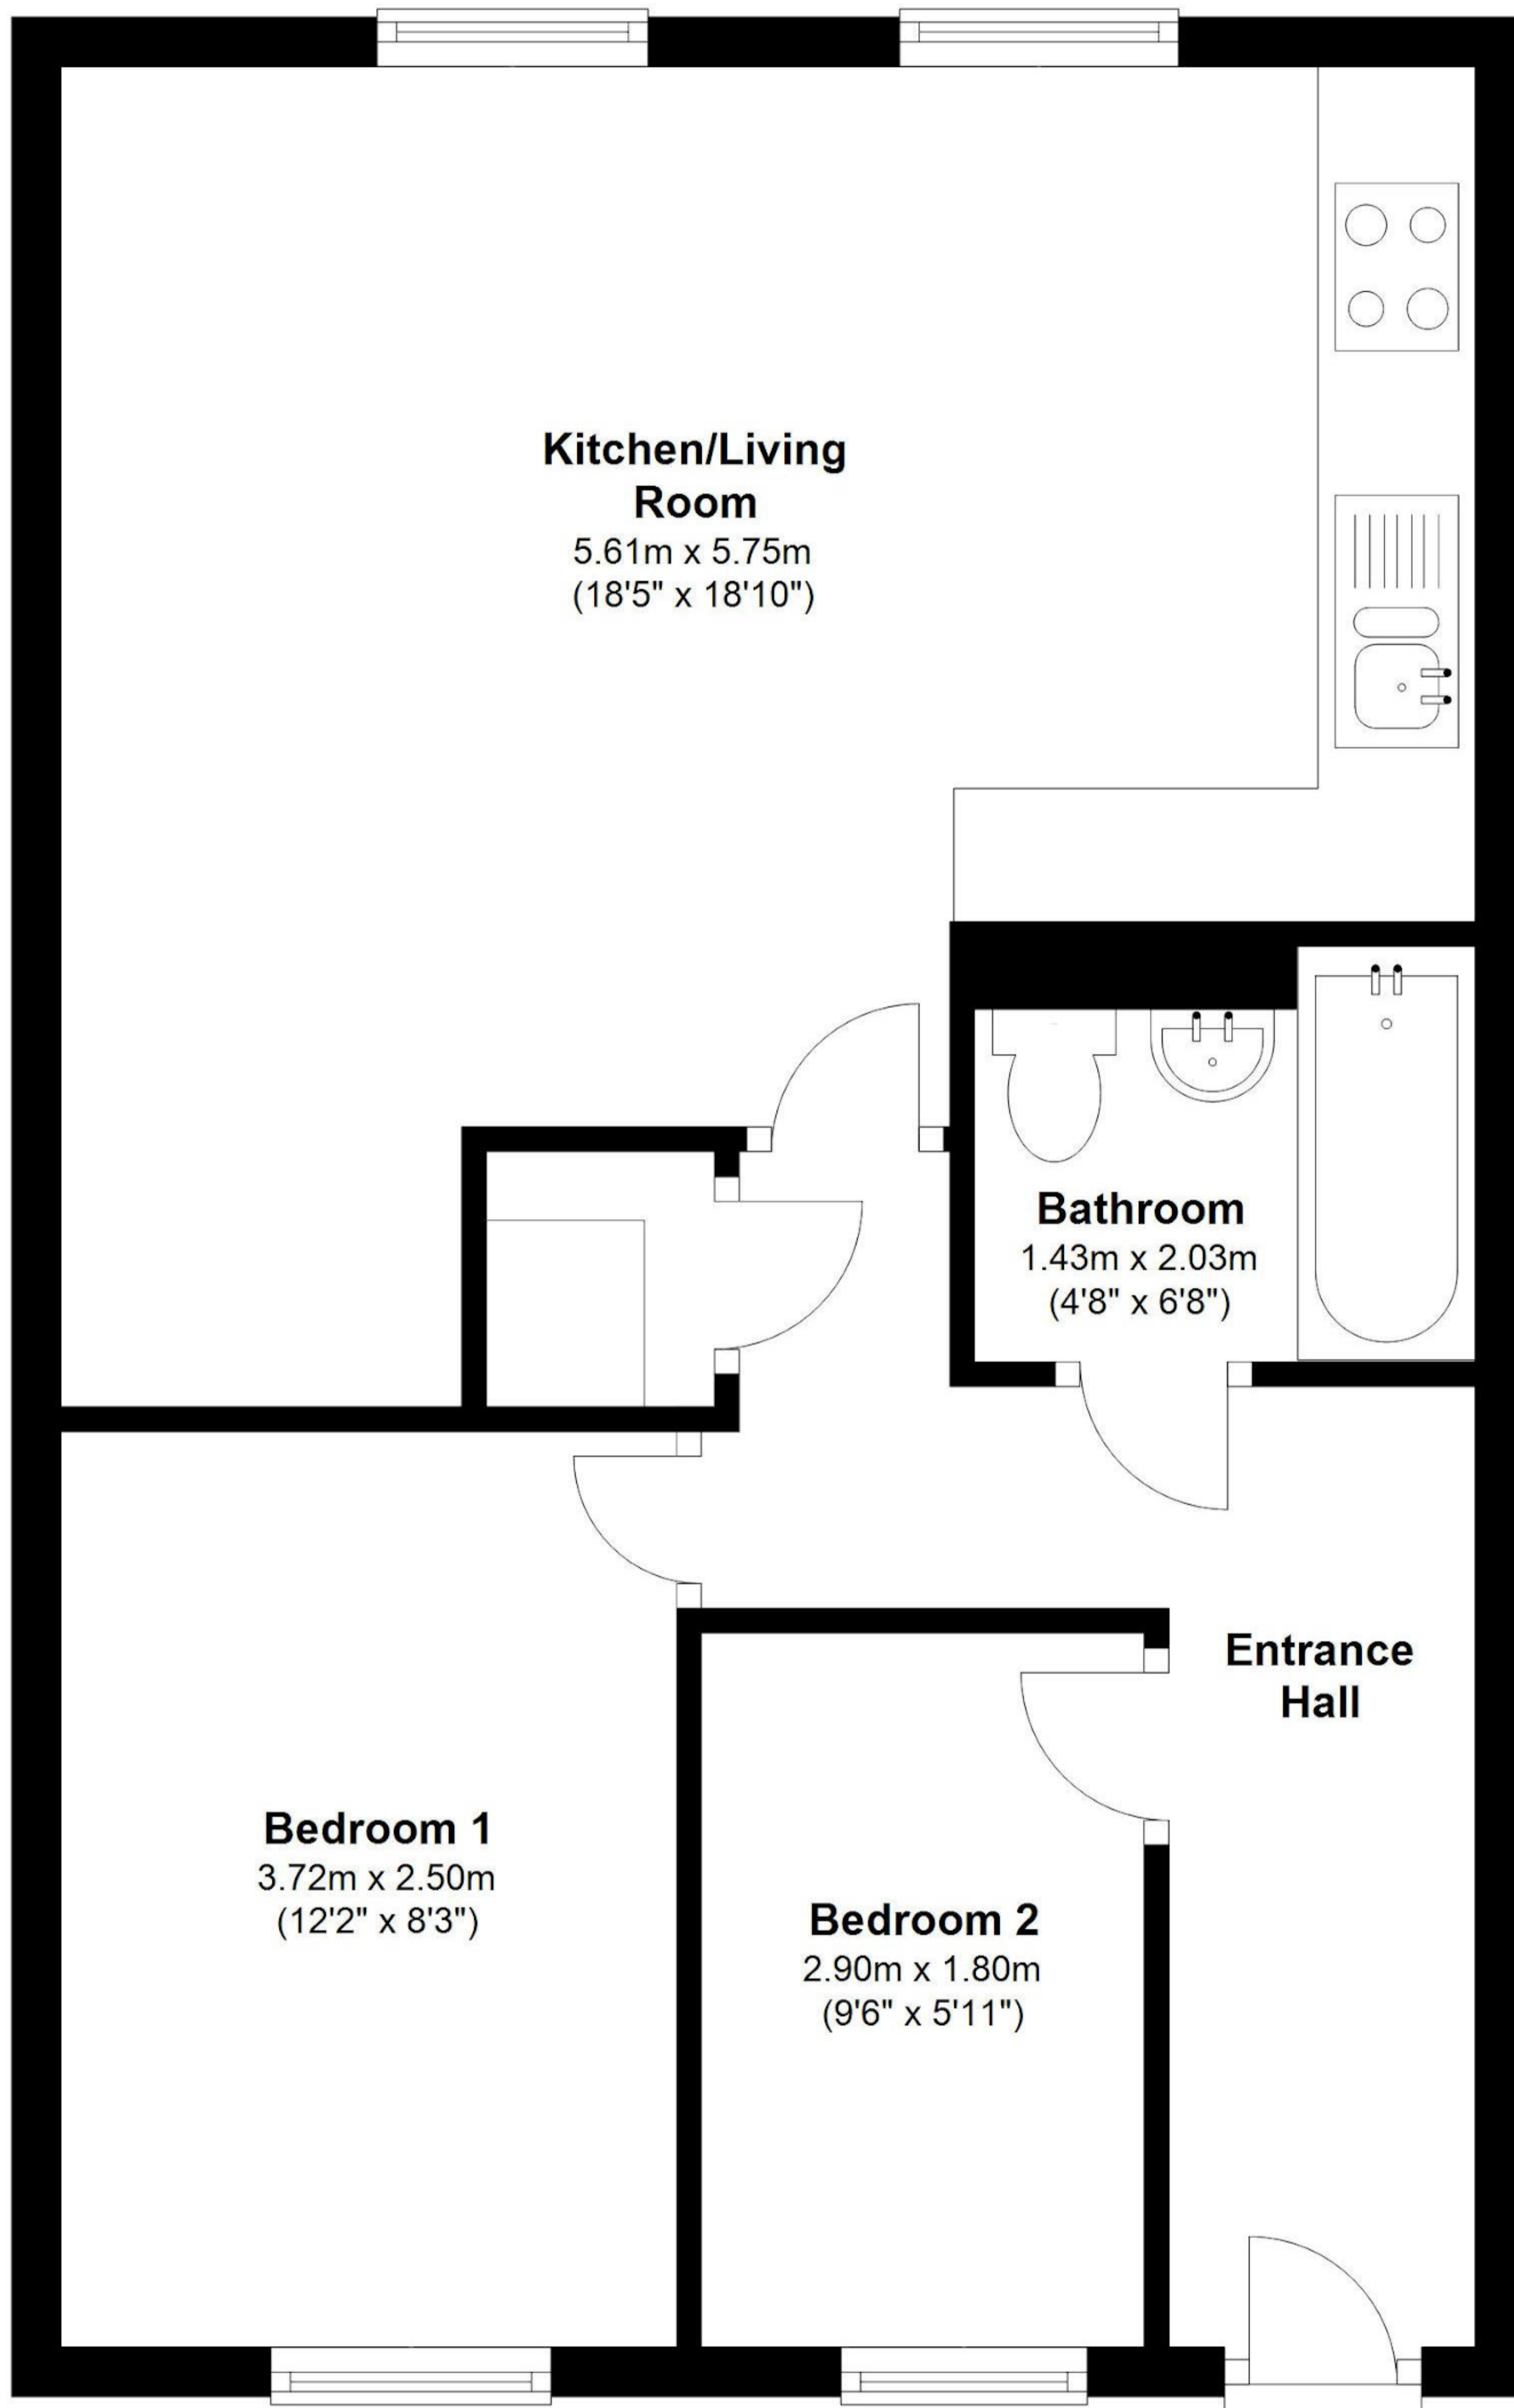

## Second Floor

Approx. 54.2 sq. metres (583.2 sq. feet)

**Total area: approx. 54.2 sq. metres (583.2 sq. feet)**

Whilst every attempt has been made to ensure the accuracy of the floor plans contained here, measurements of doors, windows and rooms are approximate and no responsibility is taken by Reside Bath Limited for any error, omission or mis-statement. These plans are for representation purposes only as defined by RICS Code of Measuring Practice and should be used as such by any prospective Tenant. © Copyright Reside Bath Limited 2016. Any copying, reproduction or unauthorised use of this floor plan is strictly prohibited.

Plan produced using PlanUp.

**Second Floor Flat, Southgate House, Bath, BA1**