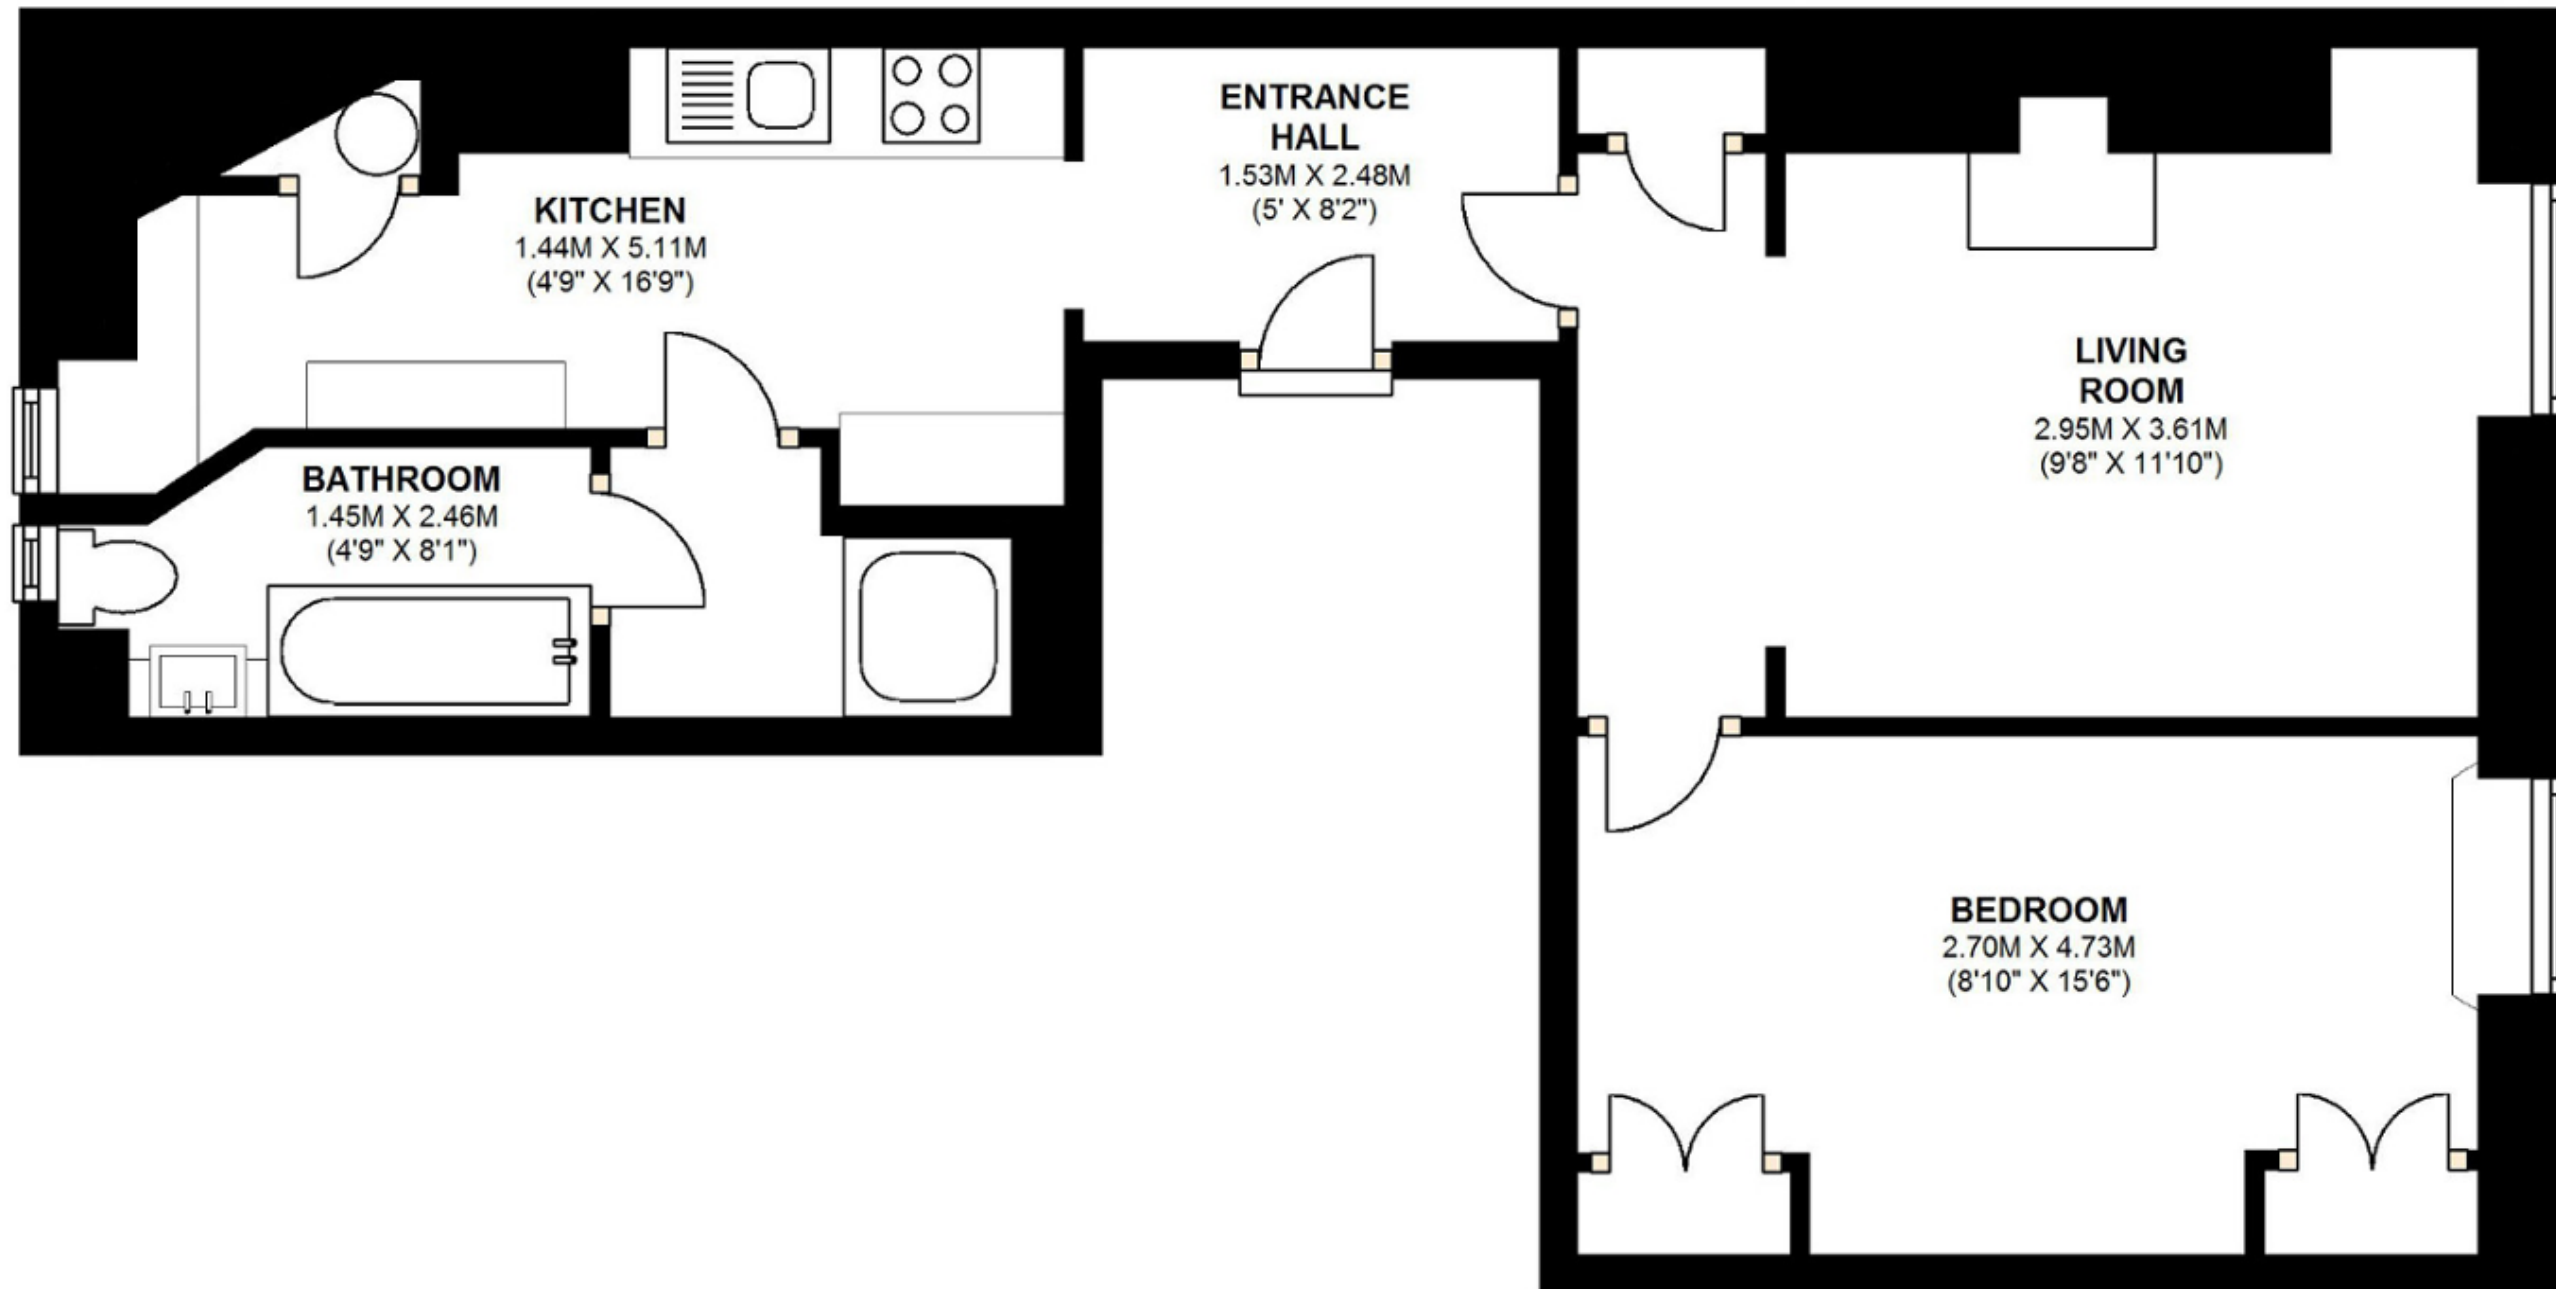

**FIRST FLOOR**  
APPROX. 46.8 SQ. METRES (503.6 SQ. FEET)

Whilst every attempt has been made to ensure the accuracy of the floor plans contained here, measurements of doors, windows and rooms are approximate and no responsibility is taken by Reside Bath Limited for any error, omission or mis-statement. These plans are for representation purposes only as defined by RICS Code of Measuring Practice and should be used as such by any prospective Tenant.

© Copyright Reside Bath Limited 2012. Any copying, reproduction or unauthorised use of this floor plan is strictly prohibited.  
Plan produced using The Mobile Agent.

**FIRST FLOOR FLAT, HENRIETTA STREET, BATH, BA2**