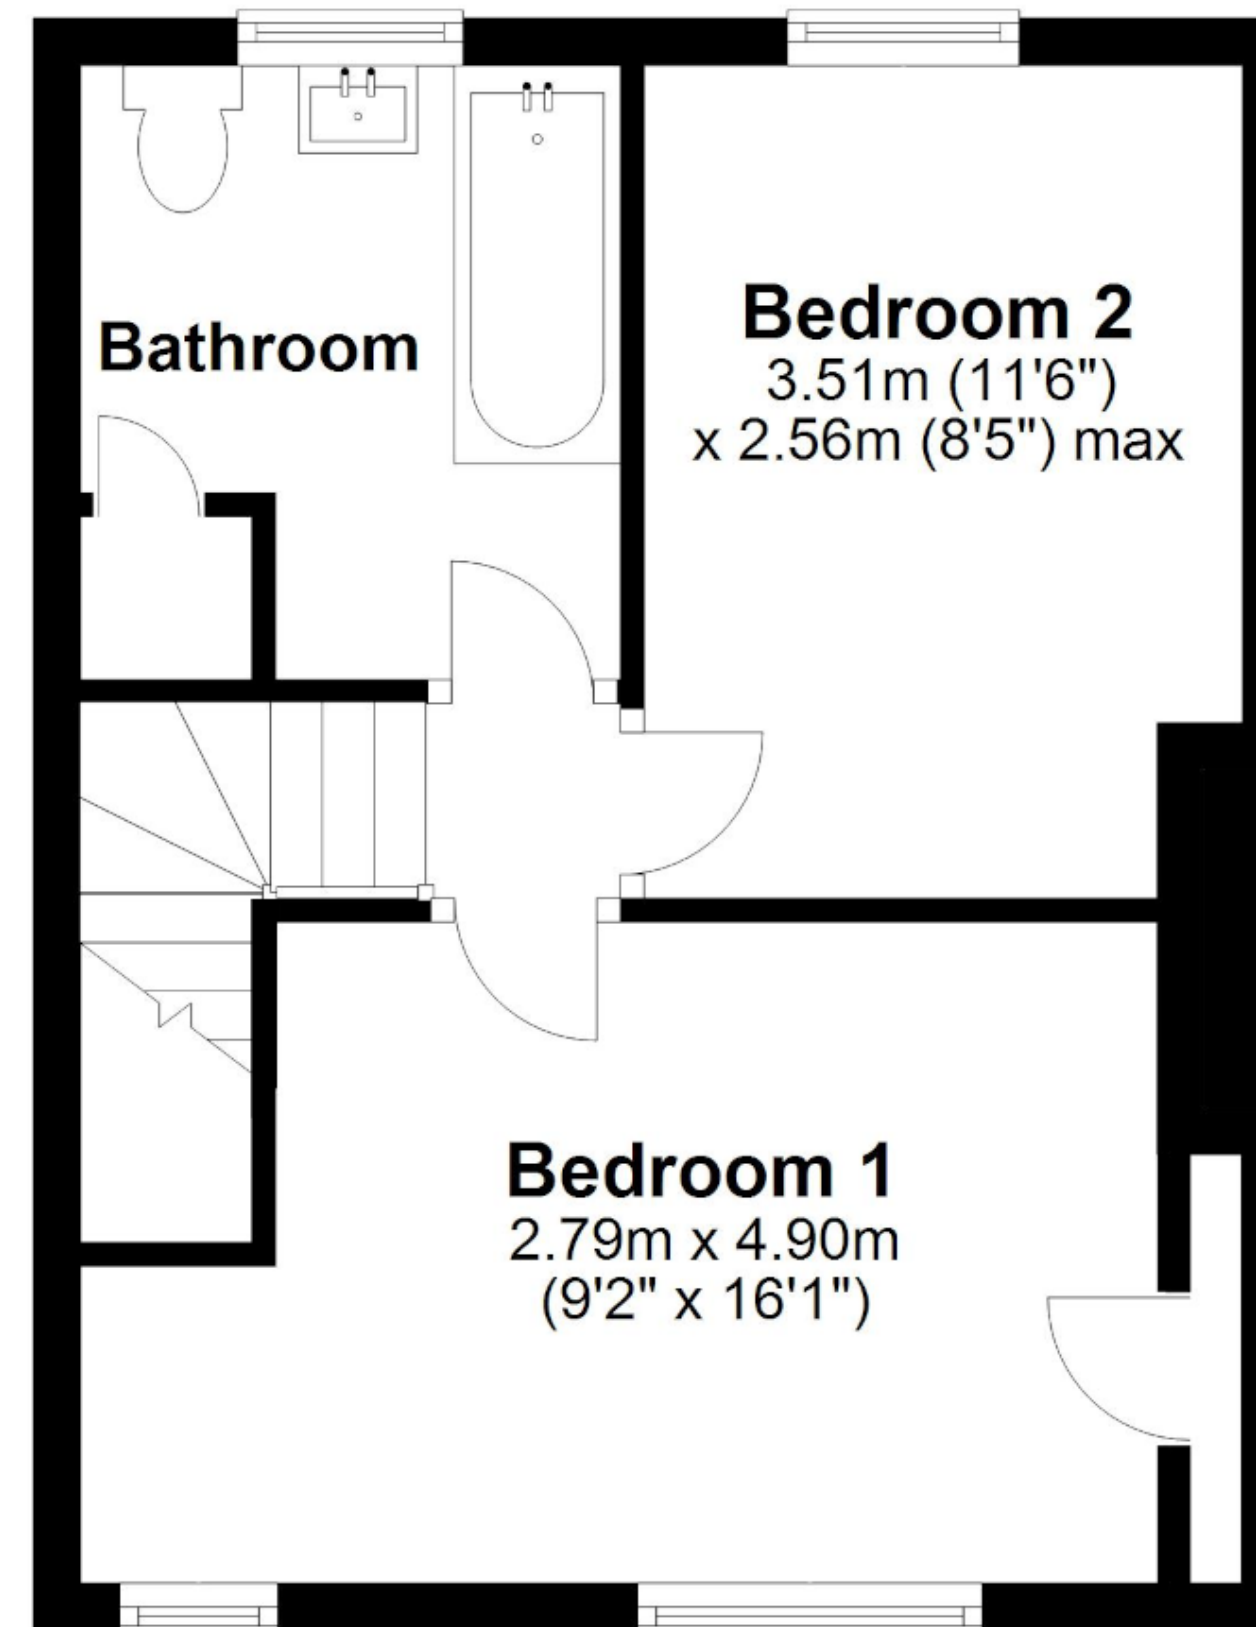

Ground Floor

Approx. 31.0 sq. metres (334.1 sq. feet)

First Floor

Approx. 30.9 sq. metres (332.2 sq. feet)

Total area: approx. 61.9 sq. metres (666.3 sq. feet)

Whilst every attempt has been made to ensure the accuracy of the floor plans contained here, measurements of doors, windows and rooms are approximate and no responsibility is taken by Reside Bath Limited for any error, omission or mis-statement. These plans are for representation purposes only as defined by RICS Code of Measuring Practice and should be used as such by any prospective Tenant. © Copyright Reside Bath Limited 2022. Any copying, reproduction or unauthorised use of this floor plan is strictly prohibited.

Plan produced using PlanUp.

Avon Park, Bath, BA1