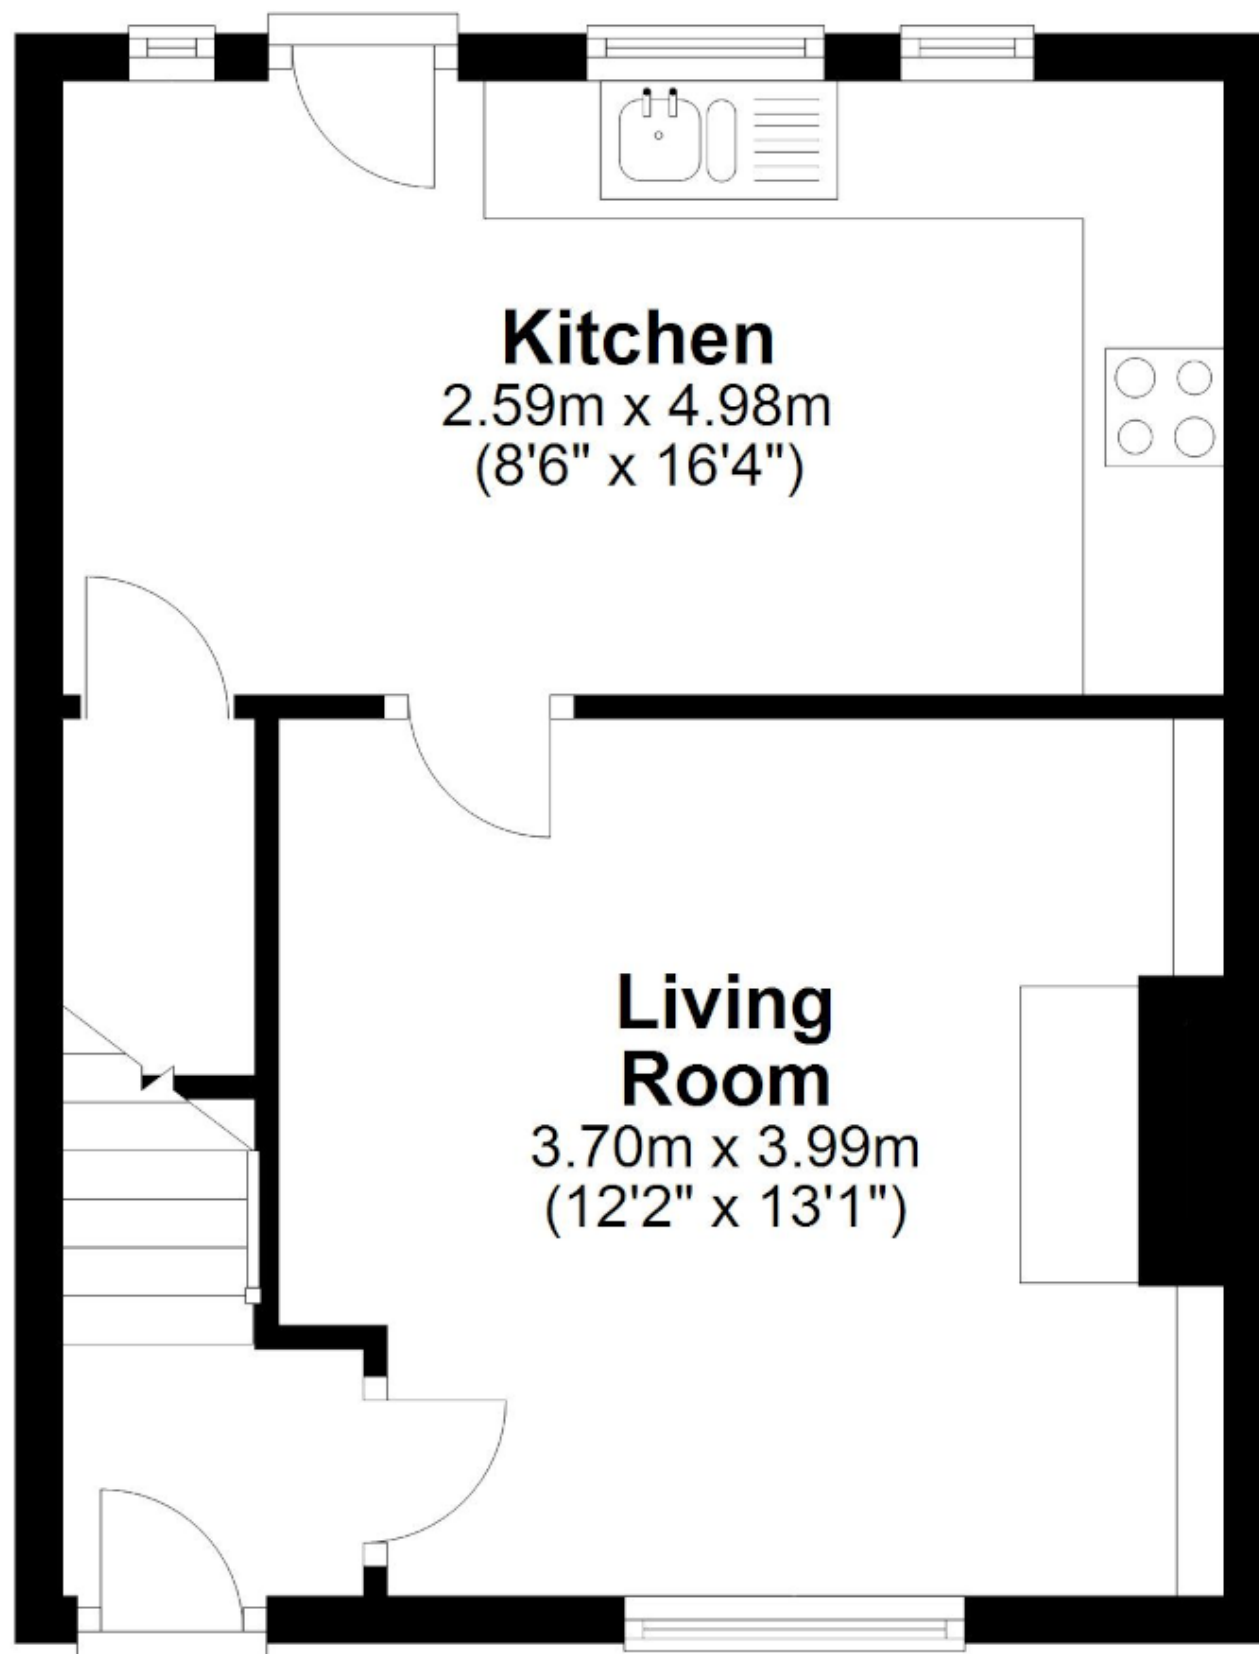

Ground Floor

Approx. 31.0 sq. metres (334.1 sq. feet)

First Floor

Approx. 30.9 sq. metres (332.2 sq. feet)

Total area: approx. 61.9 sq. metres (666.3 sq. feet)

Whilst every attempt has been made to ensure the accuracy of the floor plans contained here, measurements of doors, windows and rooms are approximate and no responsibility is taken by Reside Bath Limited for any error, omission or mis-statement. These plans are for representation purposes only as defined by RICS Code of Measuring Practice and should be used as such by any prospective Tenant. © Copyright Reside Bath Limited 2022. Any copying, reproduction or unauthorised use of this floor plan is strictly prohibited.

Plan produced using PlanUp.

Avon Park, Bath, BA1