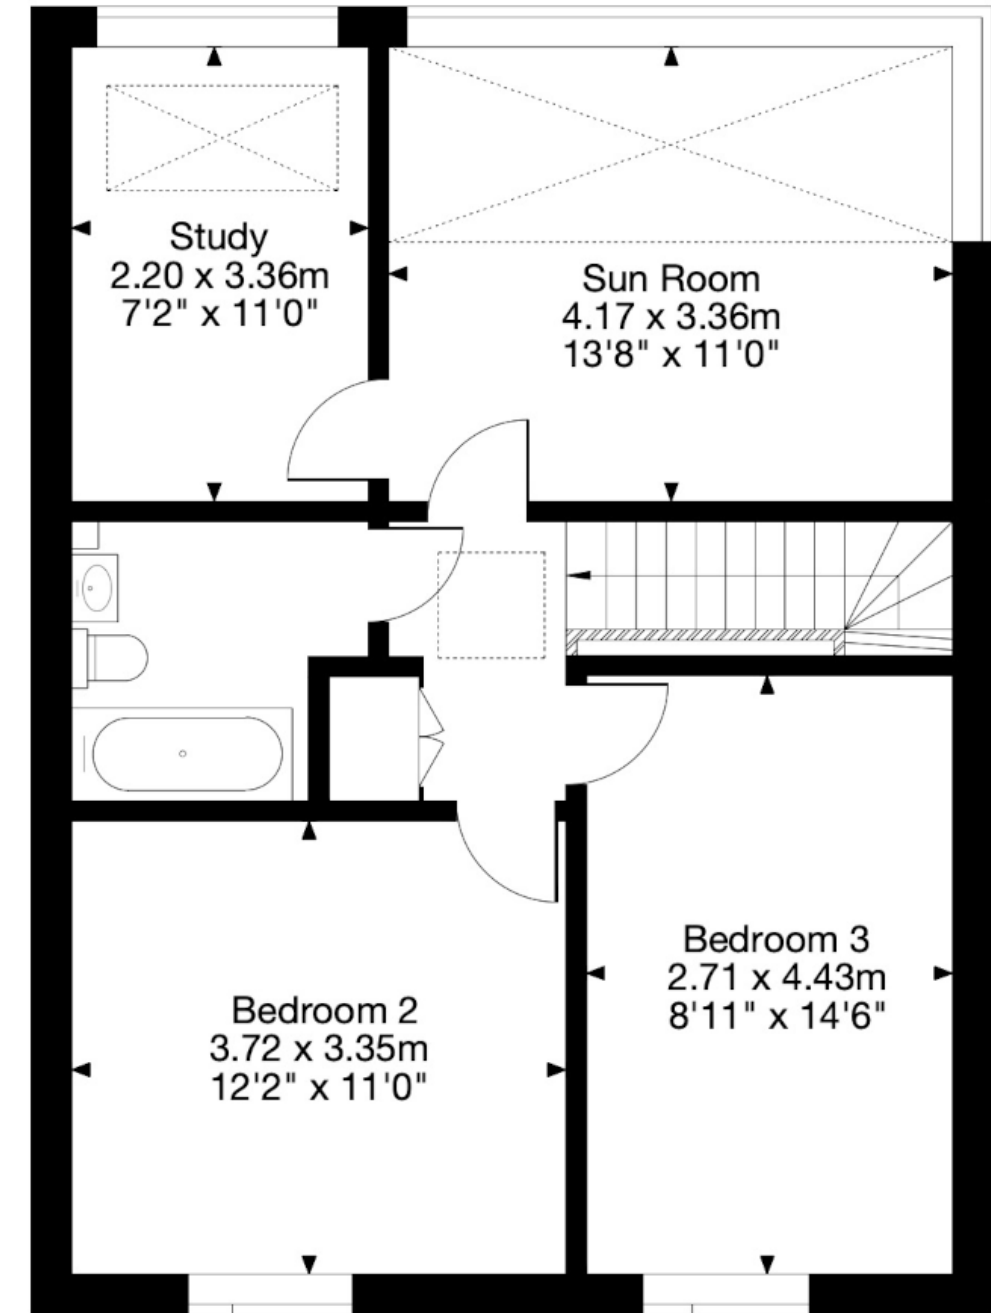

**38 Cheltenham Street, Bath BA2 3EX**

Gross Internal Area (Approx.)

Main House = 156 sq m / 1,679 sq ft

Ground Floor

First Floor

Second Floor