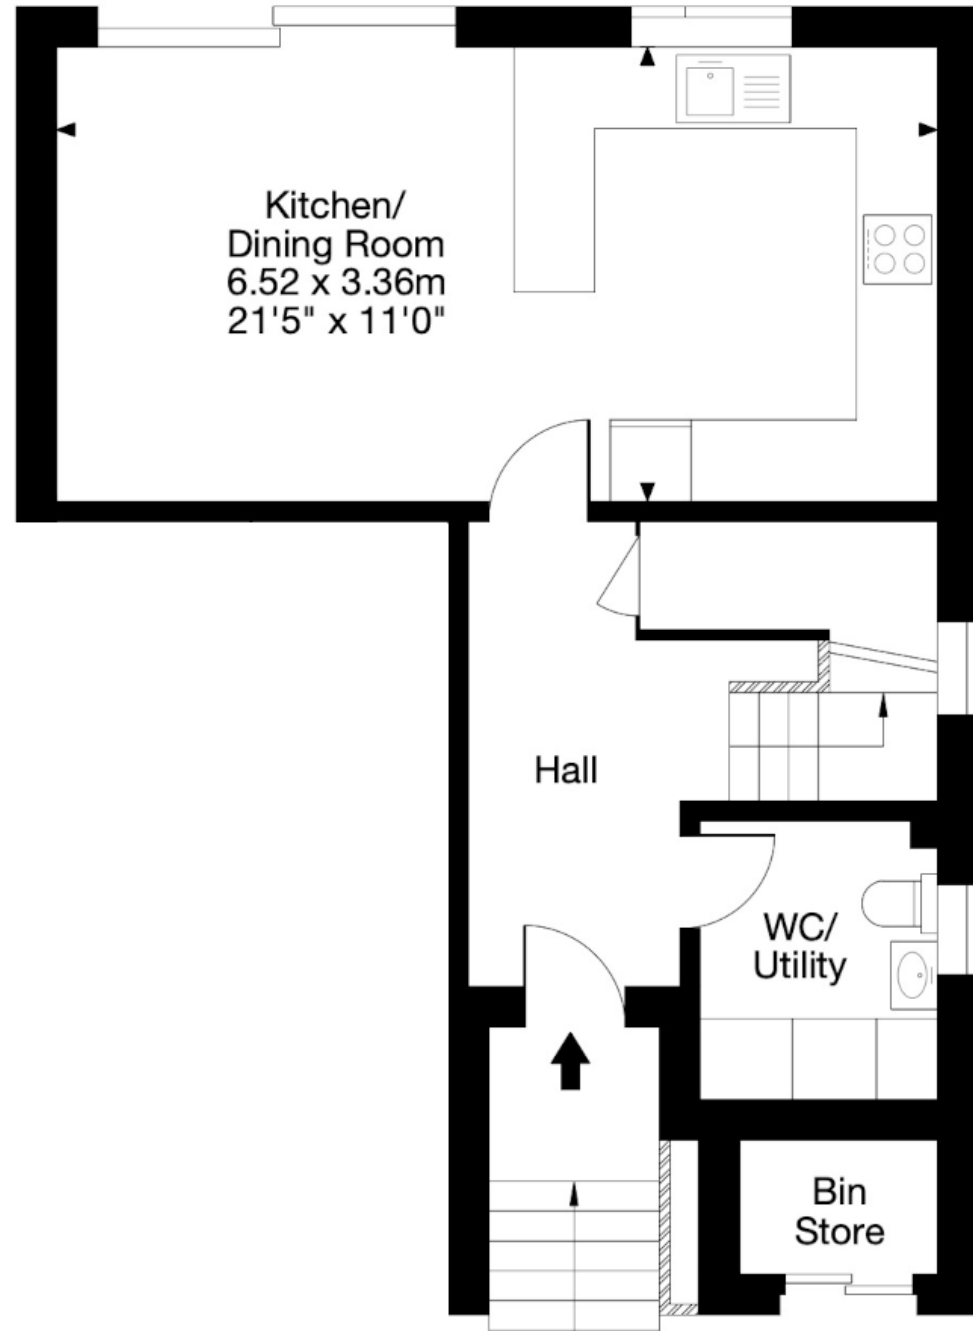

**38 Cheltenham Street, Bath BA2 3EX**

Gross Internal Area (Approx.)

Main House = 156 sq m / 1,679 sq ft

Ground Floor

First Floor

Second Floor