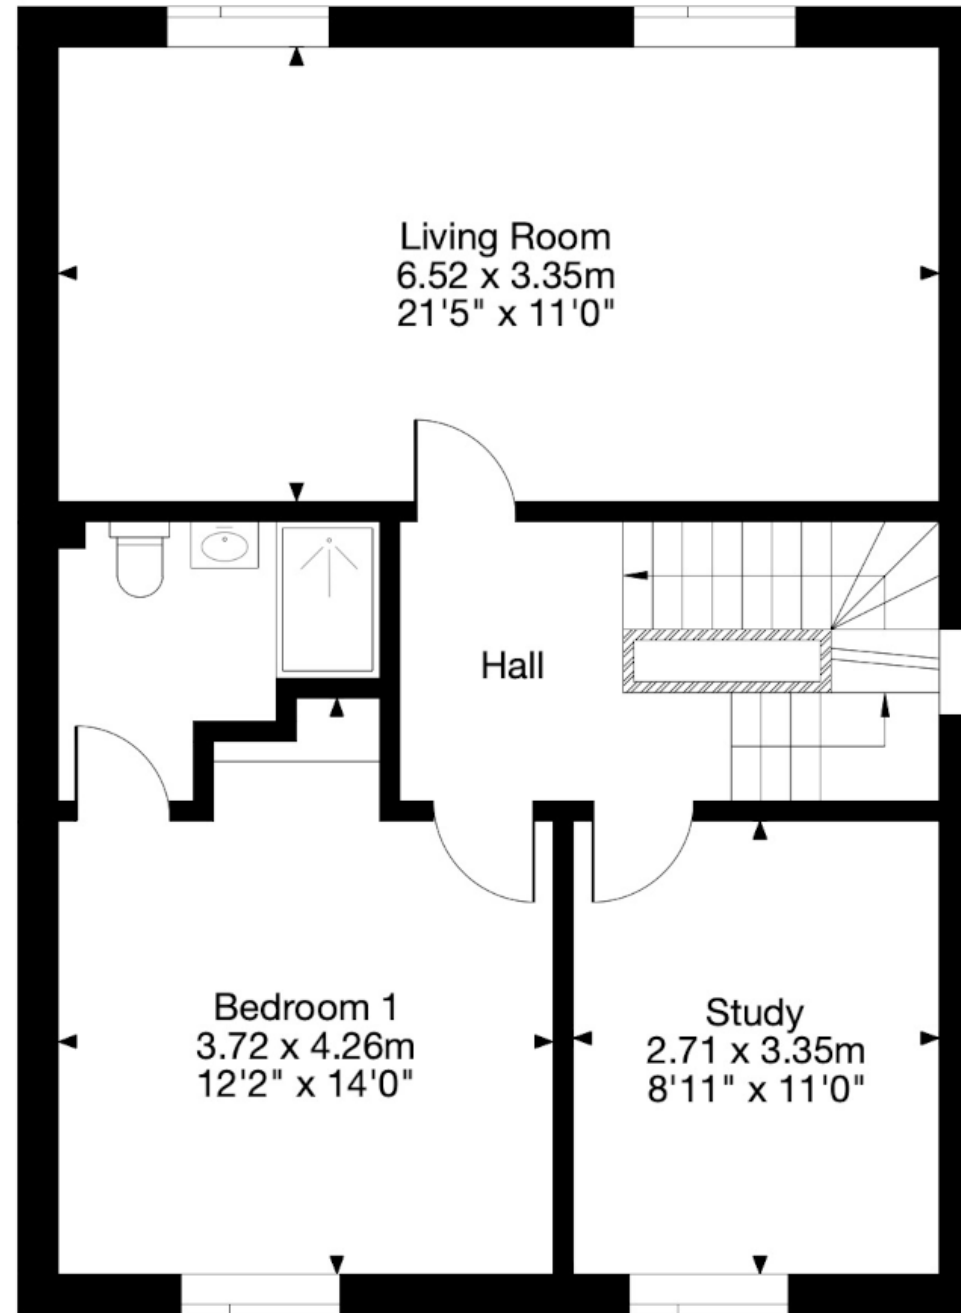

**38 Cheltenham Street, Bath BA2 3EX**

Gross Internal Area (Approx.)

Main House = 156 sq m / 1,679 sq ft

Ground Floor

First Floor

Second Floor