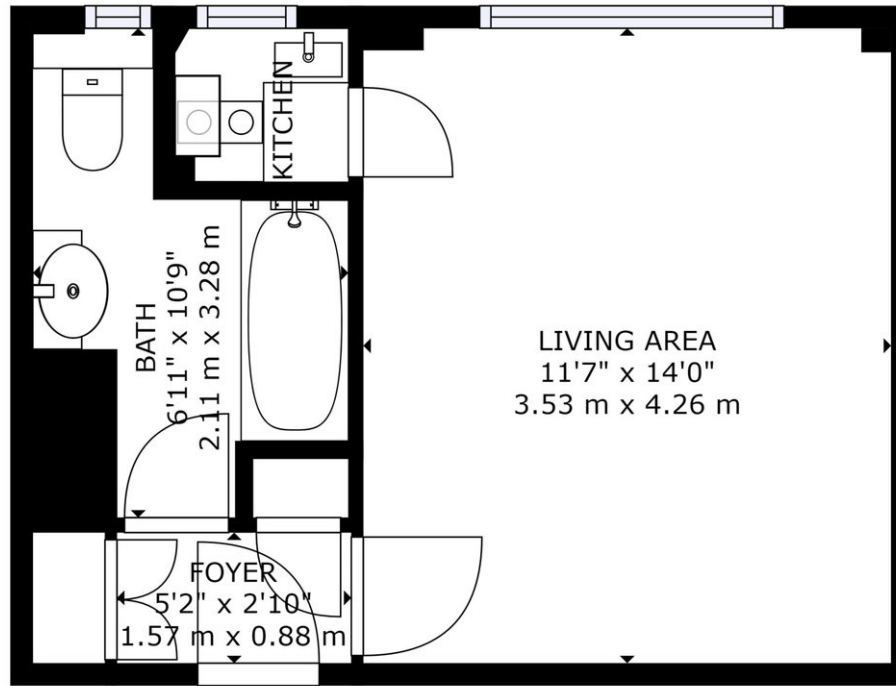

Size: 266 square feet

You will find this well proportioned studio apartment in the beautiful red brick building, situated in the heart of London's fashionable Mayfair, neighbouring the famous Berkeley Square.

FOURTH FLOOR

GROSS INTERNAL AREA
FLOOR 1: 263 sq. ft. 24 m²
TOTAL: 263 sq. ft. 24 m²
SIZES AND DIMENSIONS ARE APPROXIMATE, ACTUAL MAY VARY.