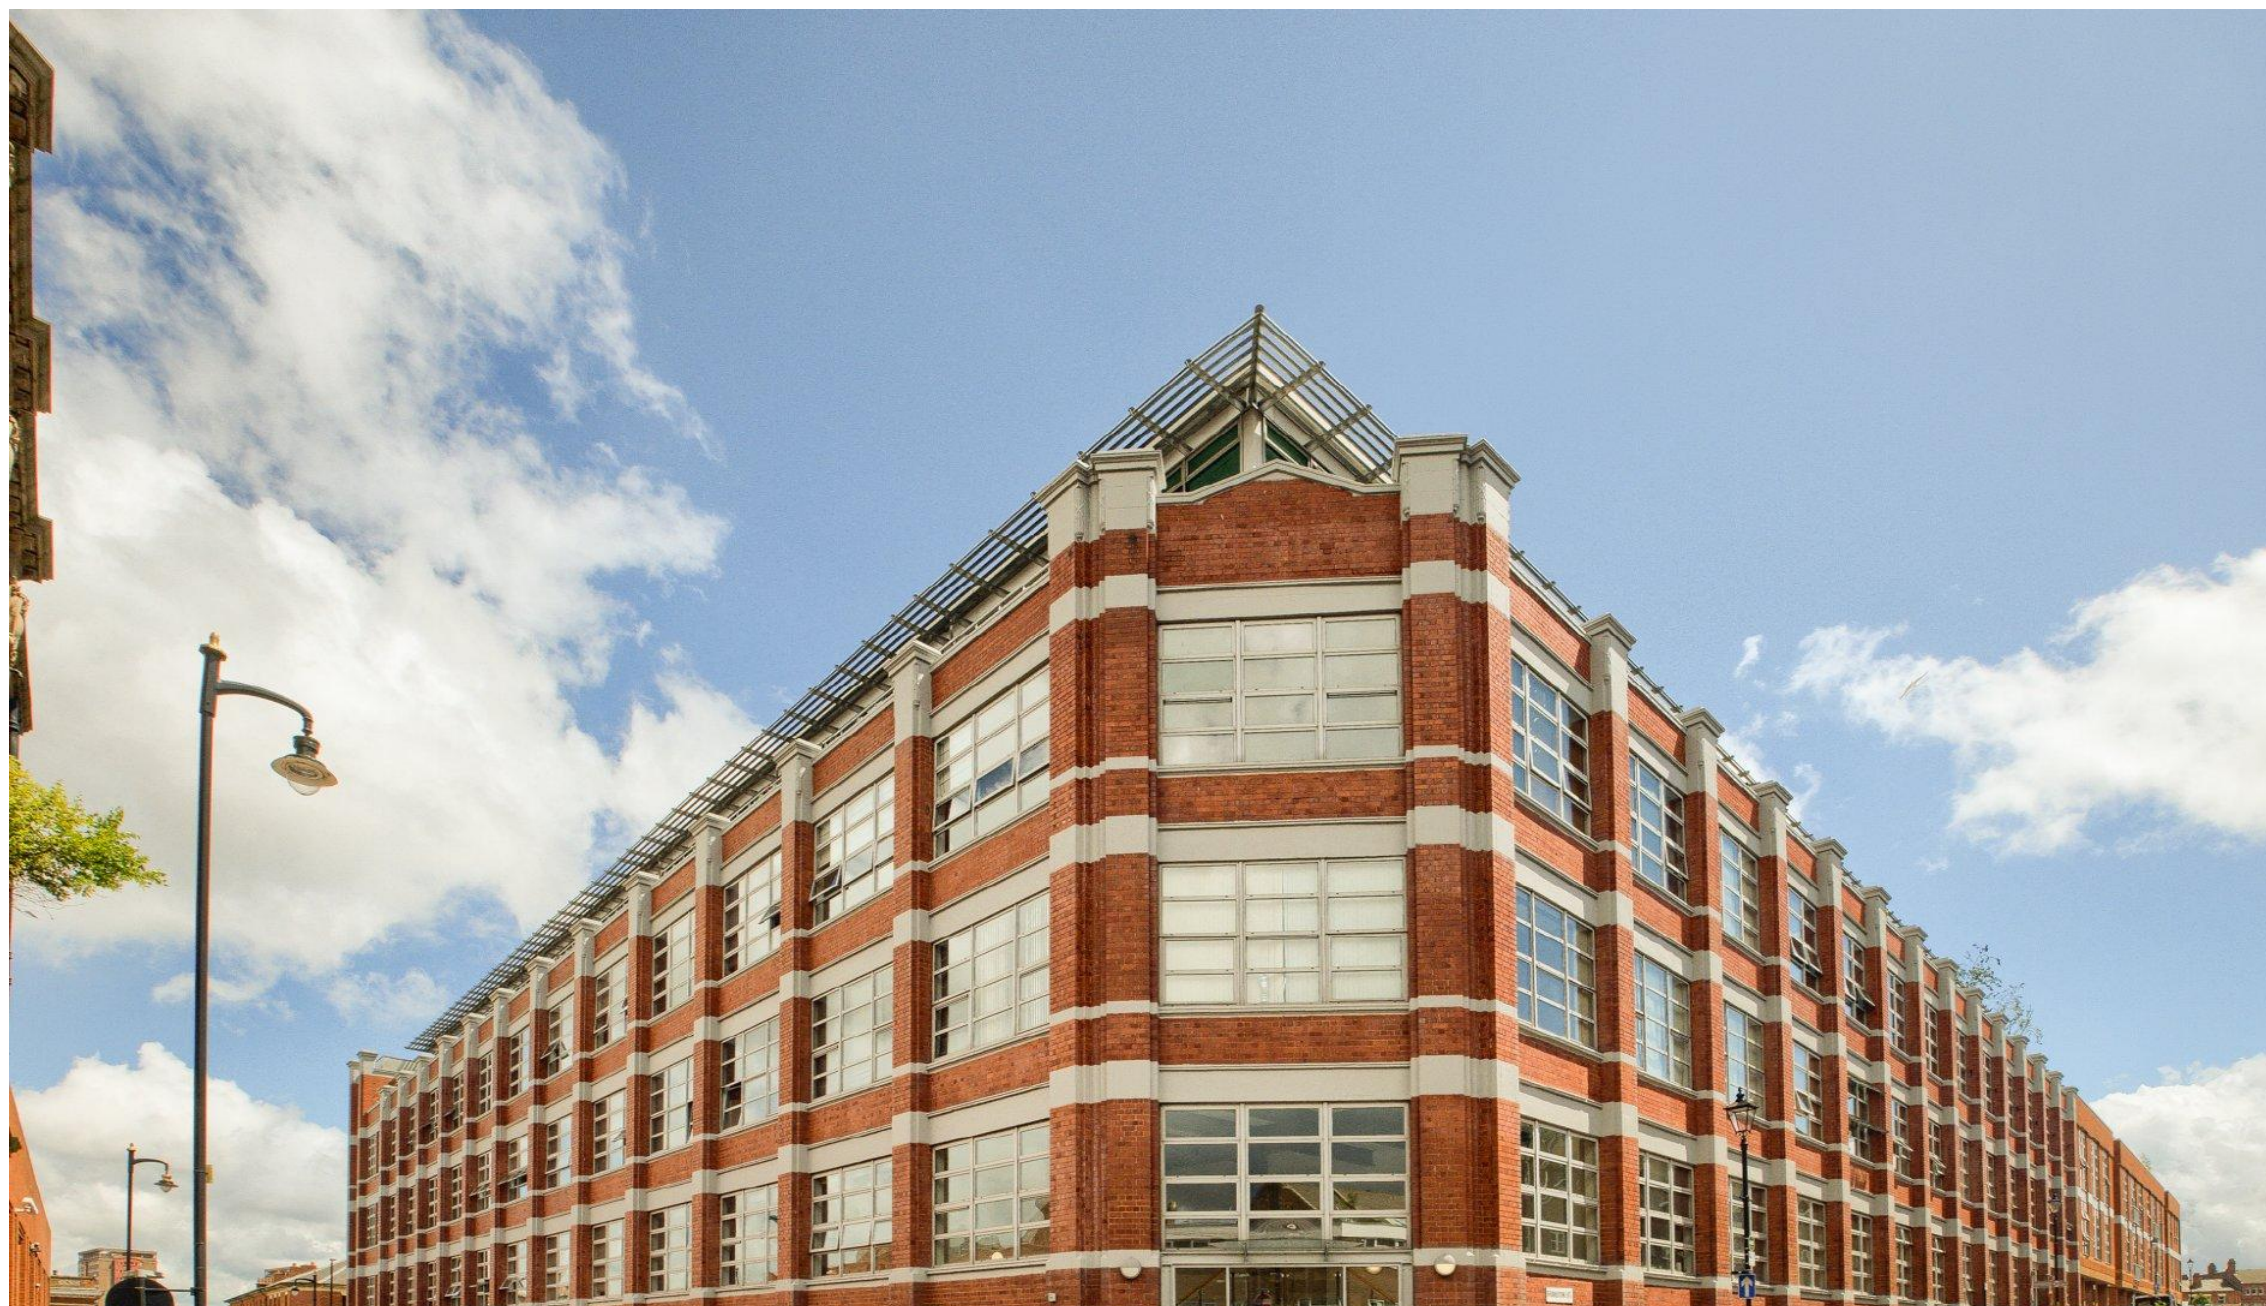

New Hampton Lofts

Jewellery Quarter, B18 6BG

£1,300 pcm

Two bedroom

Courtyard facing apartment

Available January 2022!

Walk in wardrobe

A fantastic two bedroom loft apartment in one of the Jewellery Quarter's most sought after developments - New Hampton Lofts. The property is offered furnished and boasts open plan kitchen/living area, large picture windows, bathroom and en-suite, with secure gated parking space. Available January!