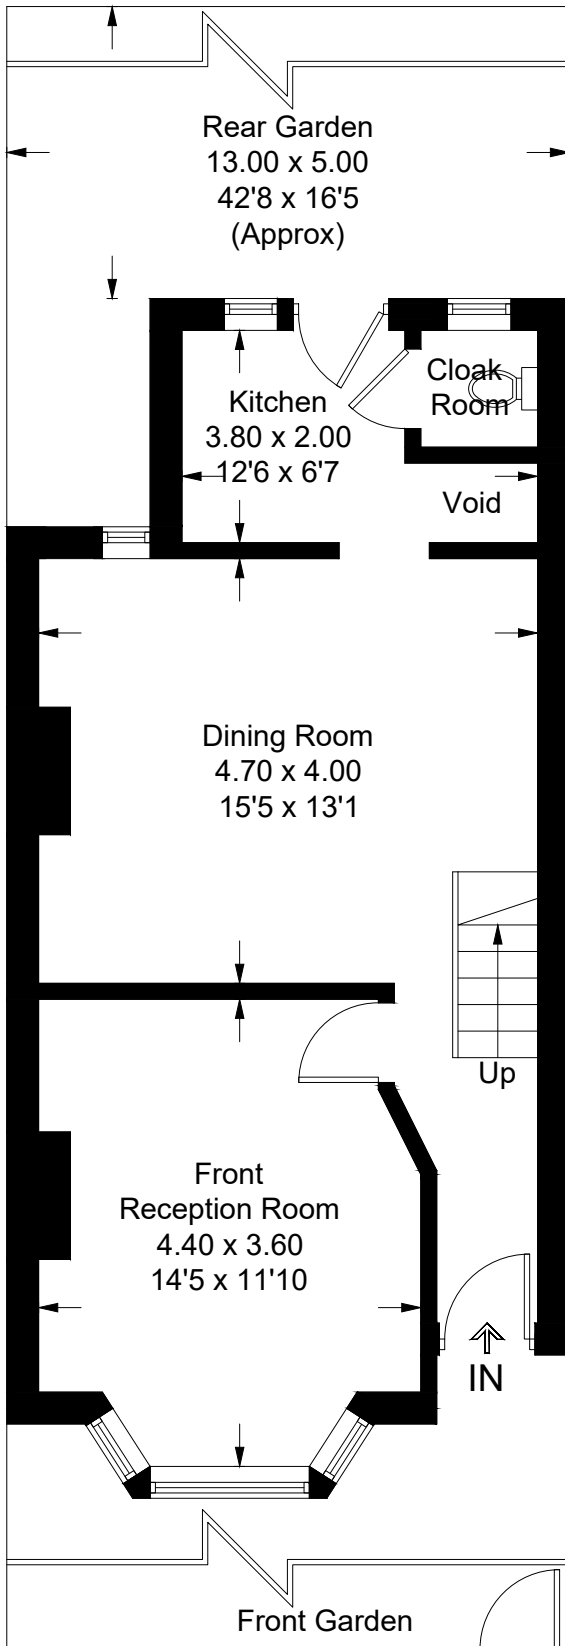

99 Westfield Road

Approximate Gross Internal Area = 82.0 sq m / 883 sq ft

Ground Floor

First Floor