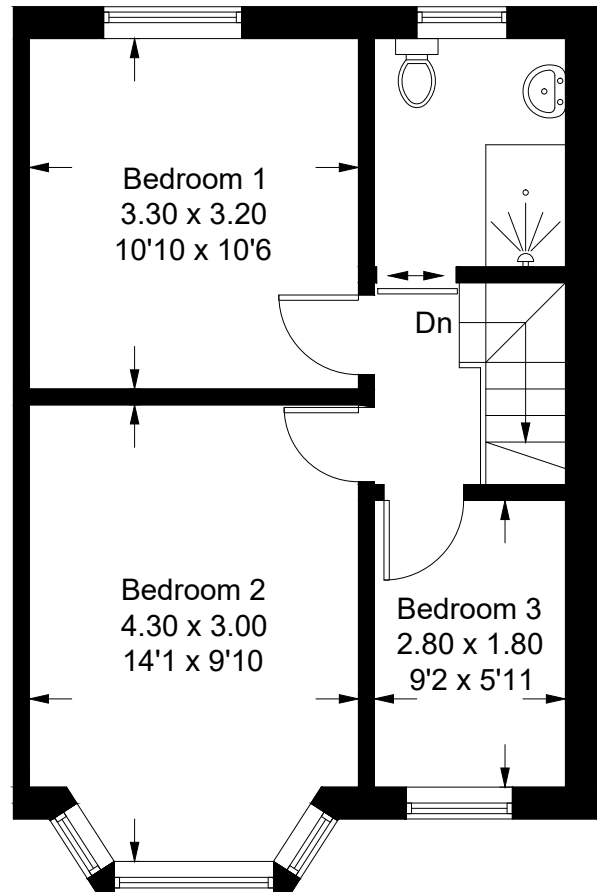

99 Westfield Road

Approximate Gross Internal Area = 82.0 sq m / 883 sq ft

Ground Floor

First Floor