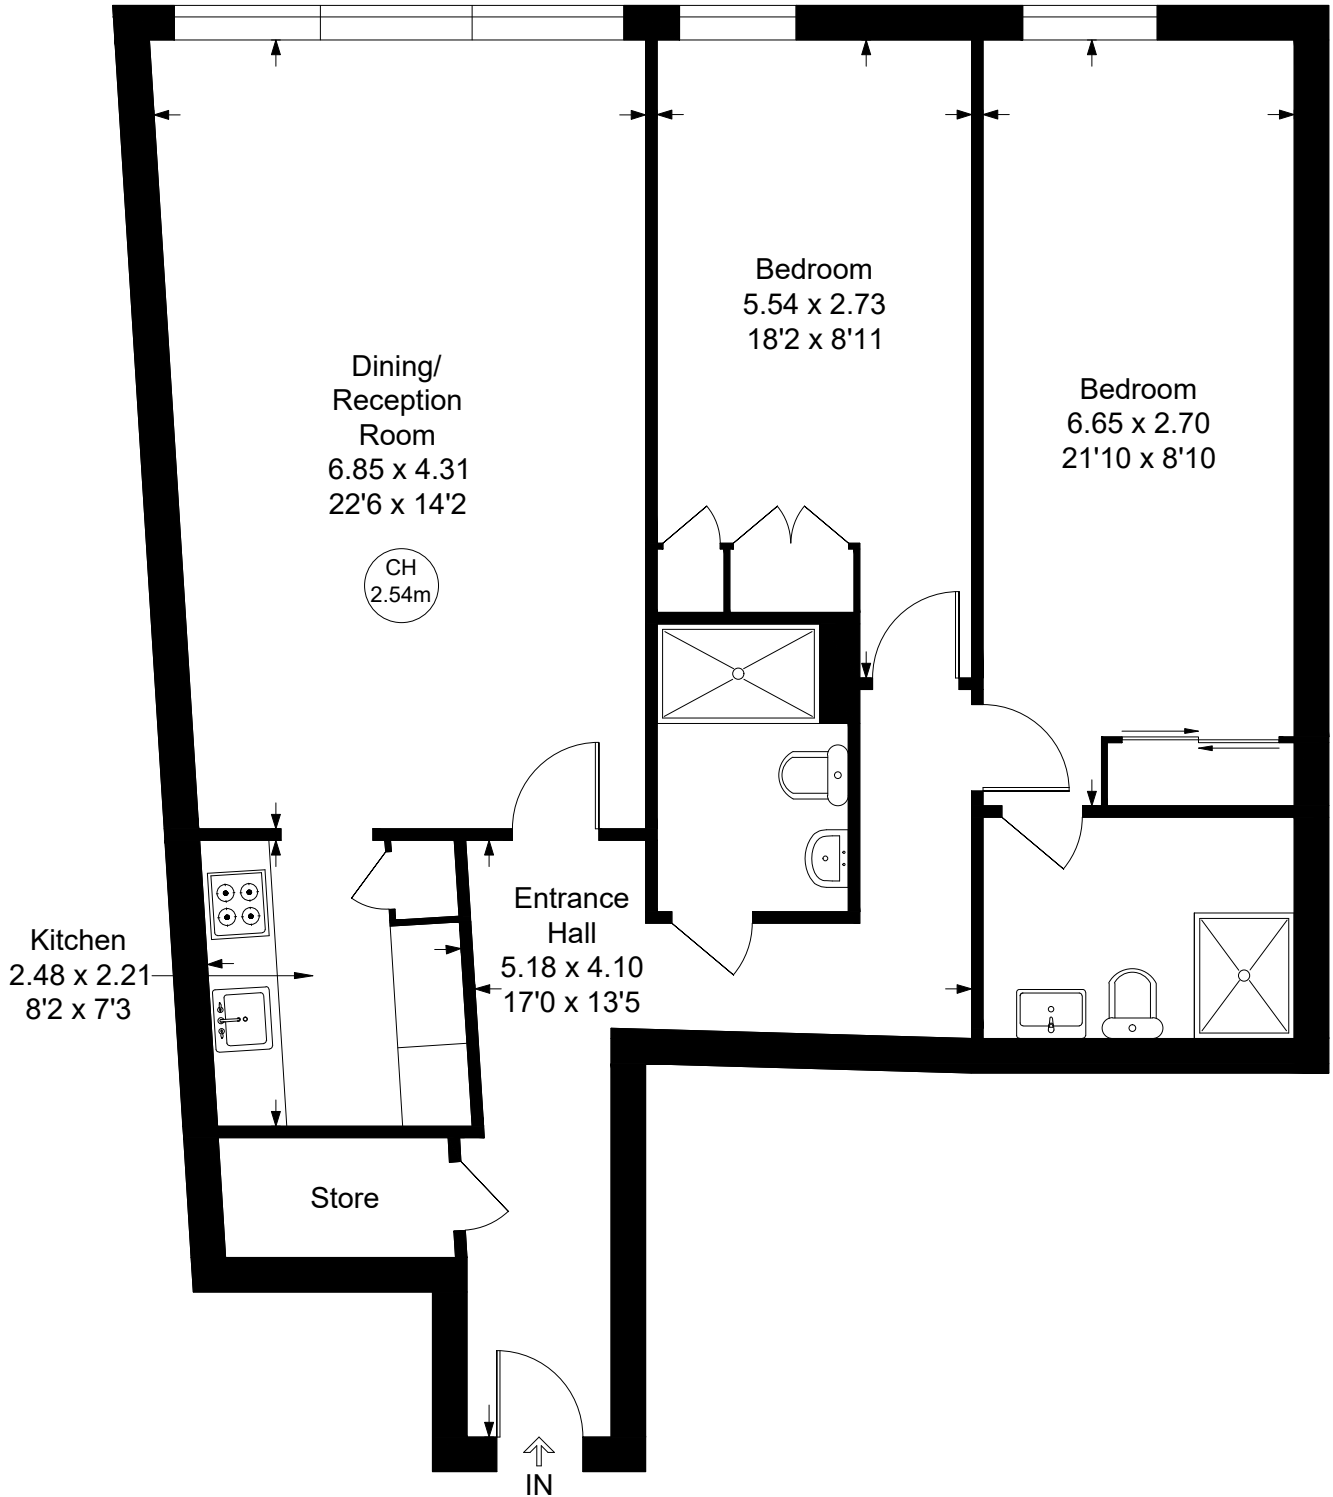

ALBION RIVERSIDE, SW11

Approximate gross internal area = 991 sq ft / 92.10 sq m

Key:
CH - Ceiling Height

Eighth Floor

Not to scale, for guidance only and must not be relied upon as a statement of fact.
All measurements and areas are approximate only