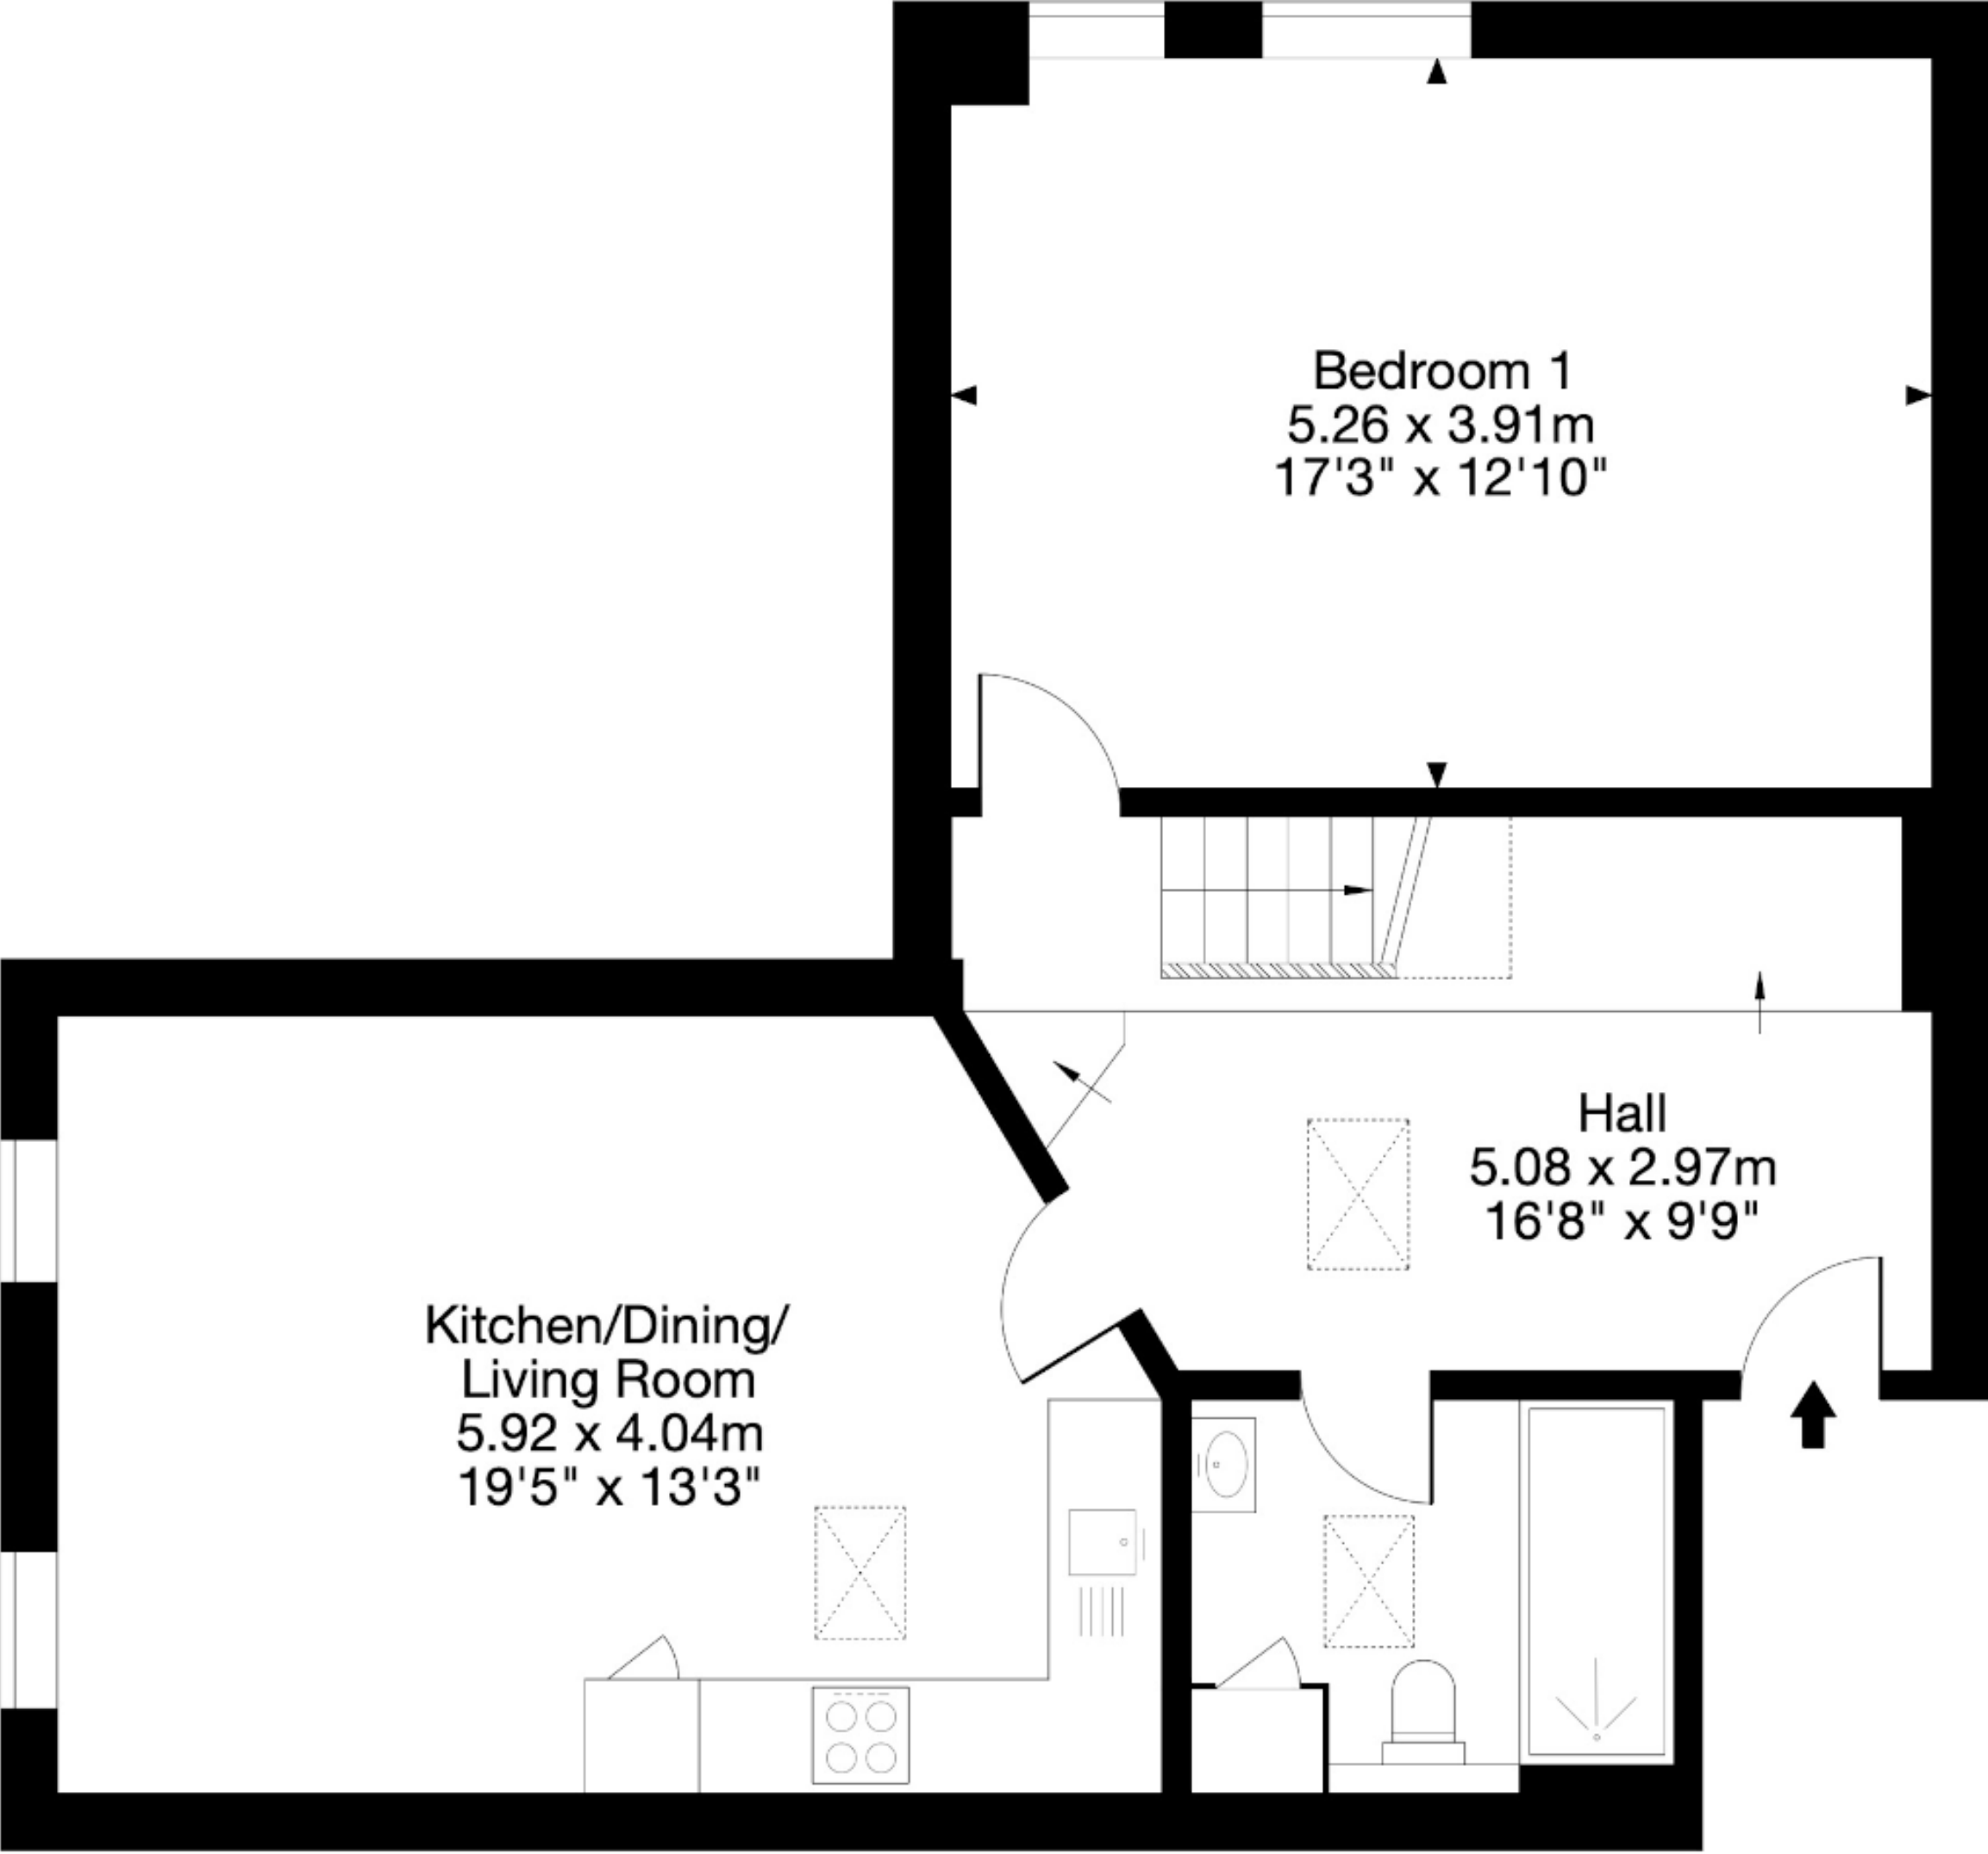

**1 Piccadilly House, Piccadilly Place, London Road, Bath BA1 6PL**

Gross Internal Area (Approx.)

90 sq m / 975 sq ft

Ground Floor

First Floor