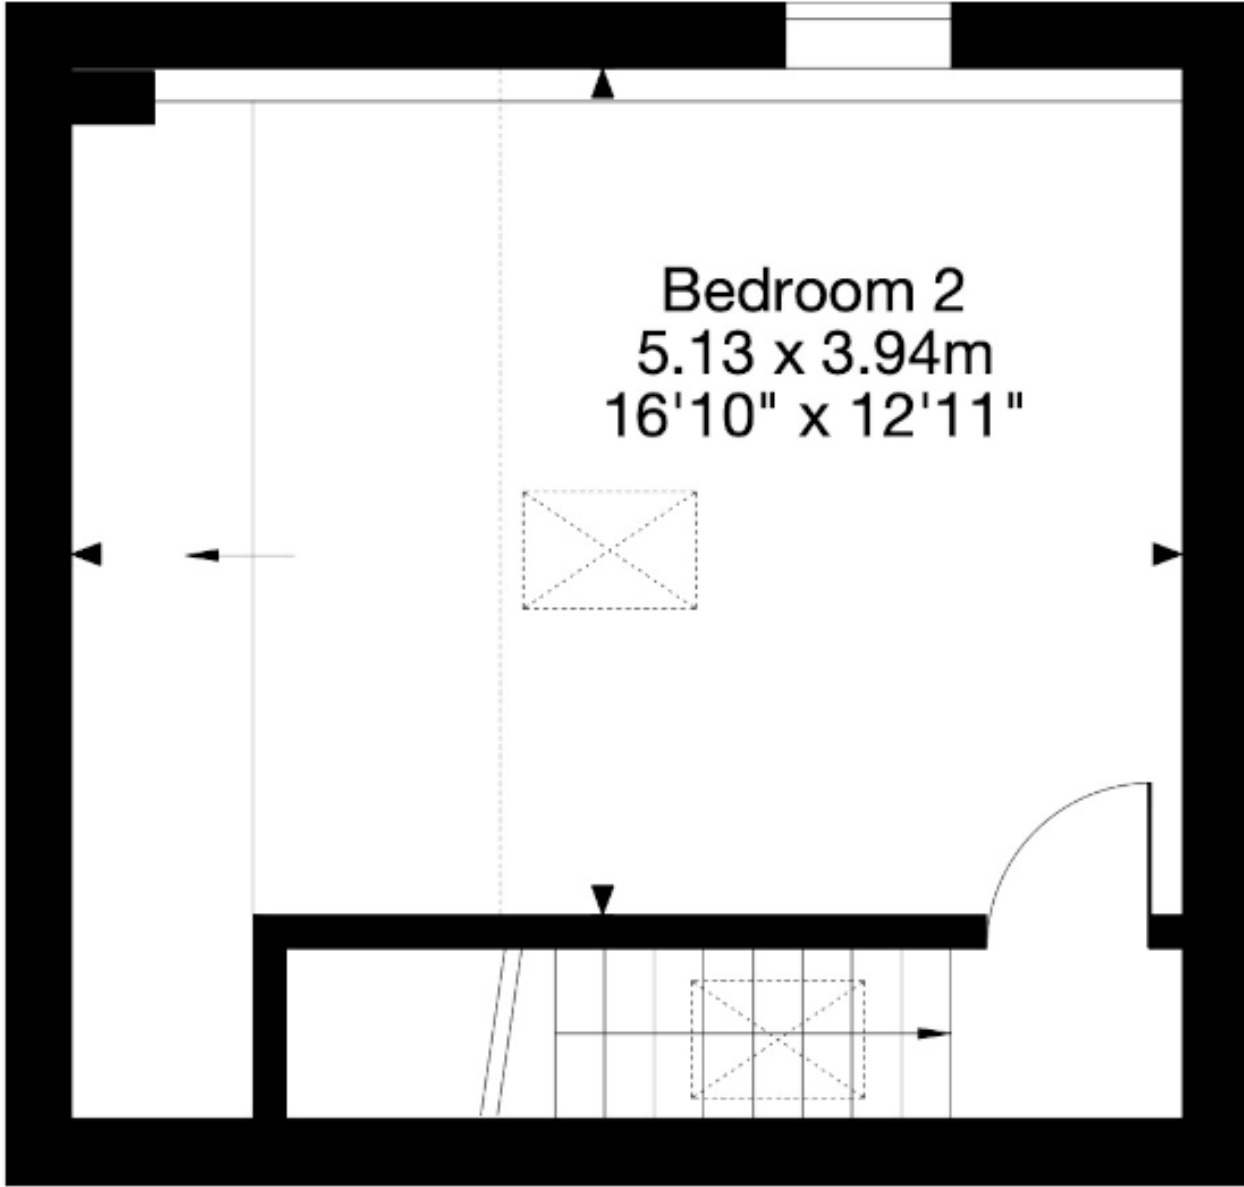

**1 Piccadilly House, Piccadilly Place, London Road, Bath BA1 6PL**

Gross Internal Area (Approx.)

90 sq m / 975 sq ft

Ground Floor

First Floor