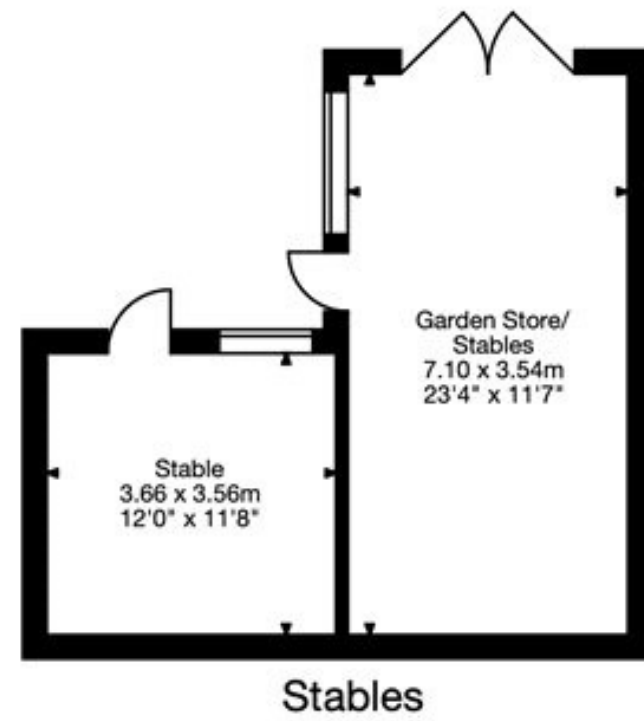

Green Farm,
Nettleton SN14 7NT

Main House
4142 Sq Ft - 385 Sq M

Studio
936 Sq Ft - 87 Sq M

Outbuildings
667 Sq Ft - 62 Sq M

Total Area
5745 Sq Ft - 534 Sq M

Ground Floor

Stables

First Floor

Studio First Floor

Studio

Workshop