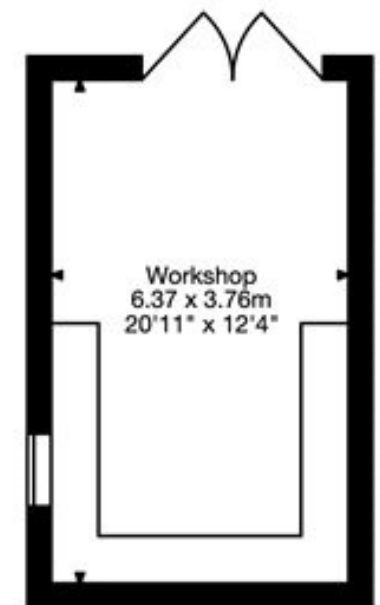

Green Farm,
Nettleton SN14 7NT

Main House
4142 Sq Ft - 385 Sq M

Studio
936 Sq Ft - 87 Sq M

Outbuildings
667 Sq Ft - 62 Sq M

Total Area
5745 Sq Ft - 534 Sq M

Ground Floor

Stables

First Floor

Studio First Floor

Studio

Workshop