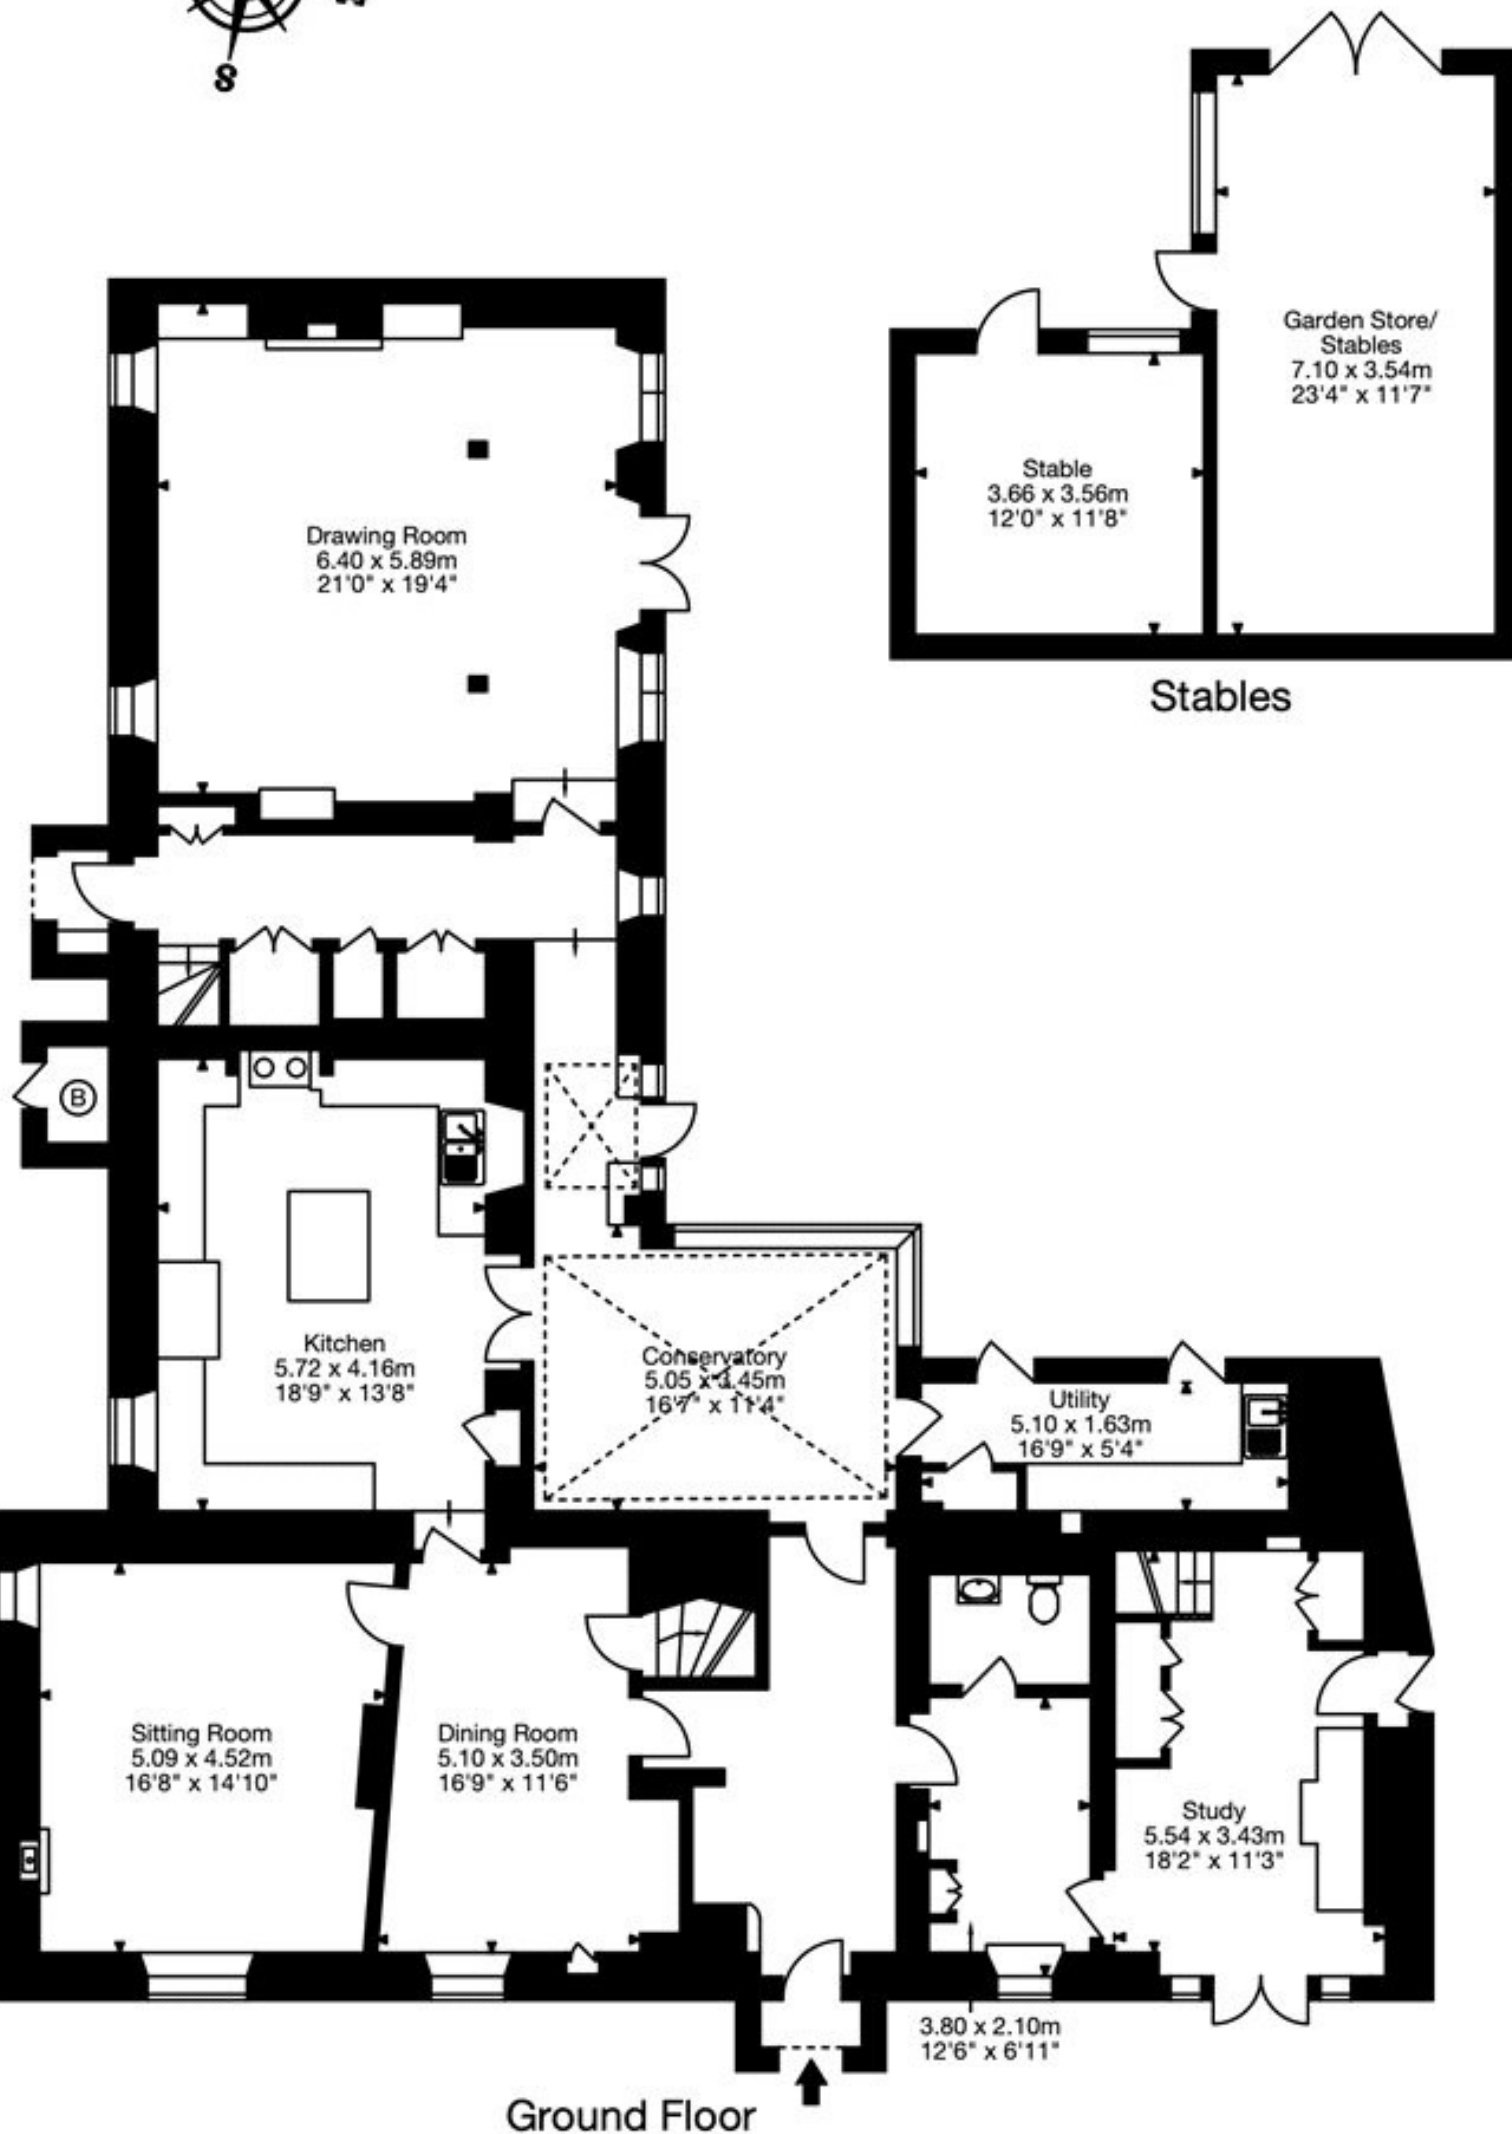

Green Farm,
Nettleton SN14 7NT

Main House
4142 Sq Ft - 385 Sq M

Studio
936 Sq Ft - 87 Sq M

Outbuildings
667 Sq Ft - 62 Sq M

Total Area
5745 Sq Ft - 534 Sq M

Ground Floor

Stables

First Floor

Studio First Floor

Studio

Workshop