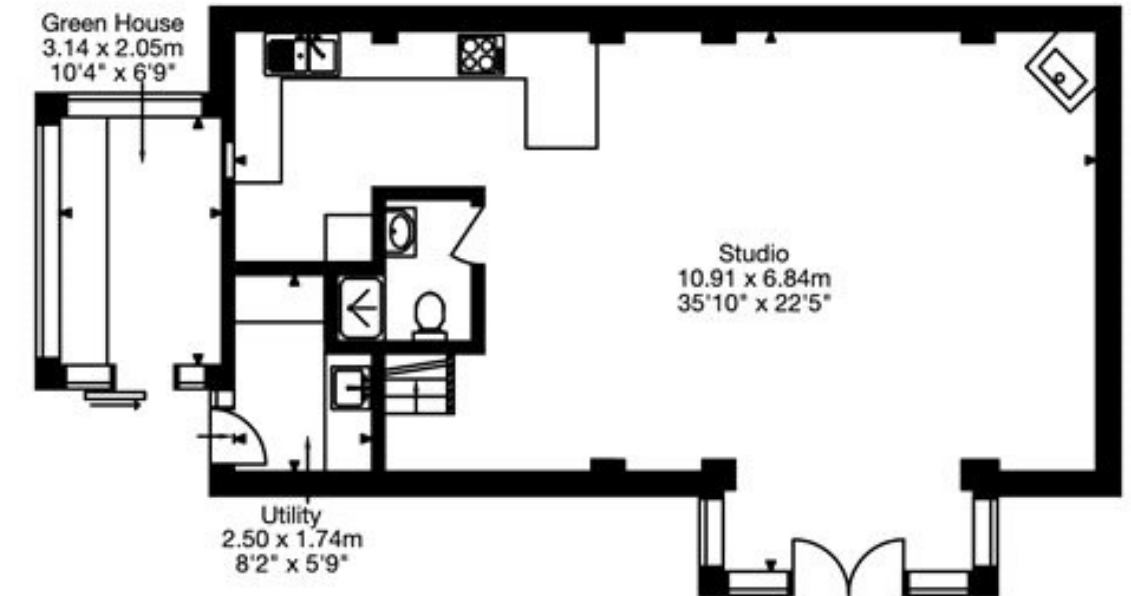

Green Farm,
Nettleton SN14 7NT

Main House
4142 Sq Ft - 385 Sq M

Studio
936 Sq Ft - 87 Sq M

Outbuildings
667 Sq Ft - 62 Sq M

Total Area
5745 Sq Ft - 534 Sq M

Ground Floor

Stables

First Floor

Studio First Floor

Studio

Workshop