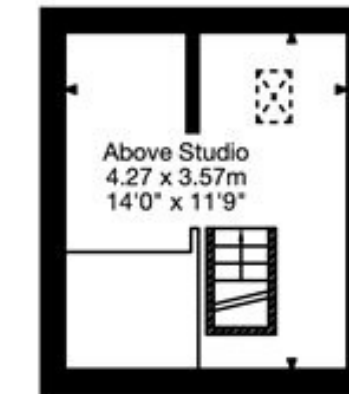

Green Farm,
Nettleton SN14 7NT

Main House
4142 Sq Ft - 385 Sq M

Studio
936 Sq Ft - 87 Sq M

Outbuildings
667 Sq Ft - 62 Sq M

Total Area
5745 Sq Ft - 534 Sq M

Ground Floor

Stables

First Floor

Studio First Floor

Studio

Workshop