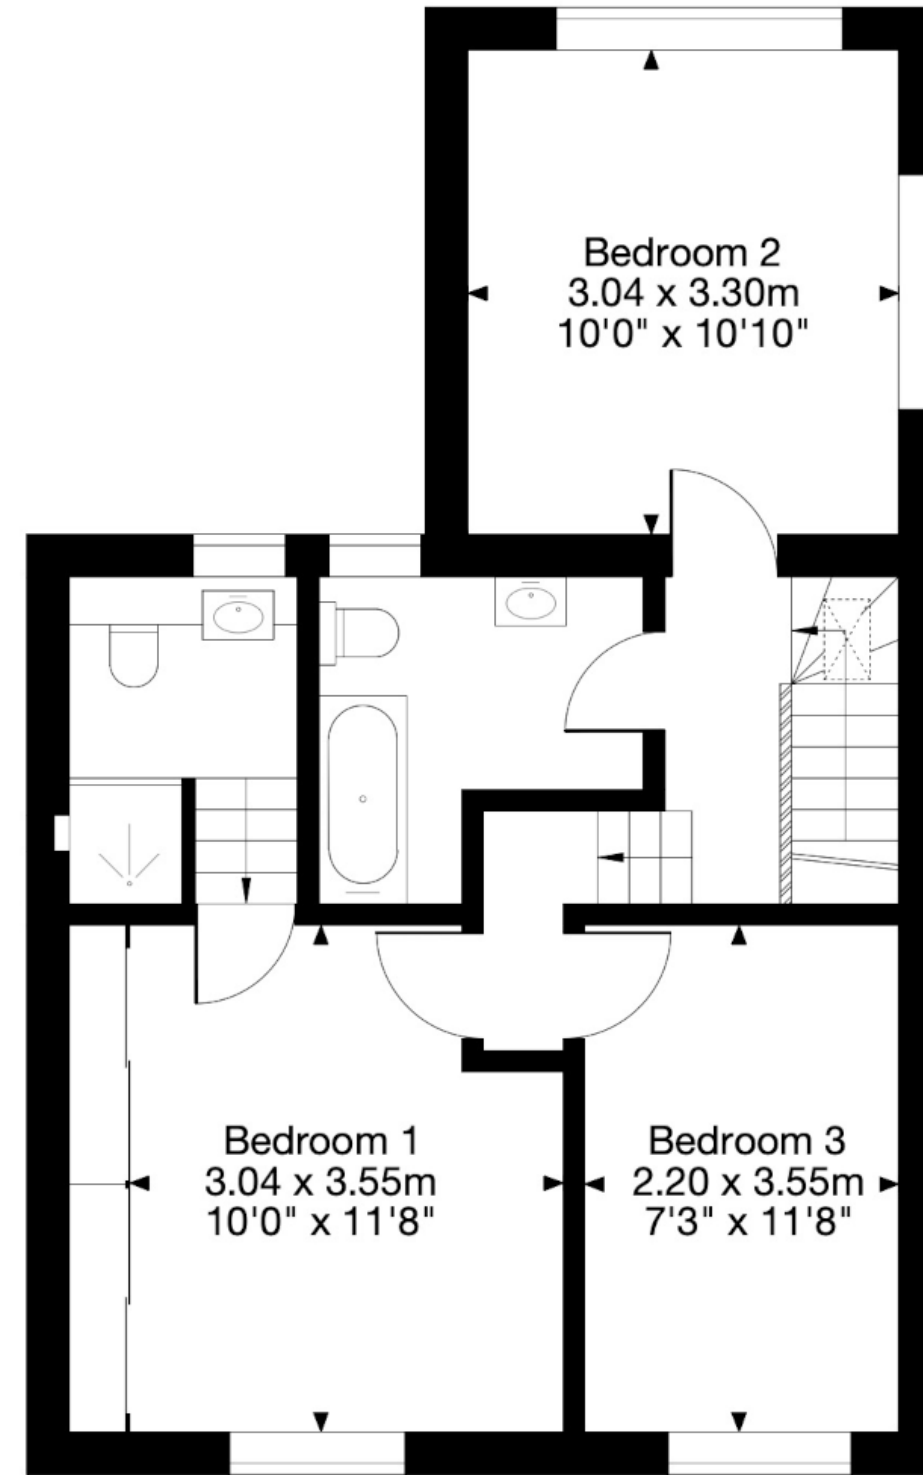

Sunnyside Cottage, Wells Road, Corston, Bath BA2 9AY

Gross Internal Area (Approx.)

97.6 sq m / 1,051 sq ft

Ground Floor

First Floor