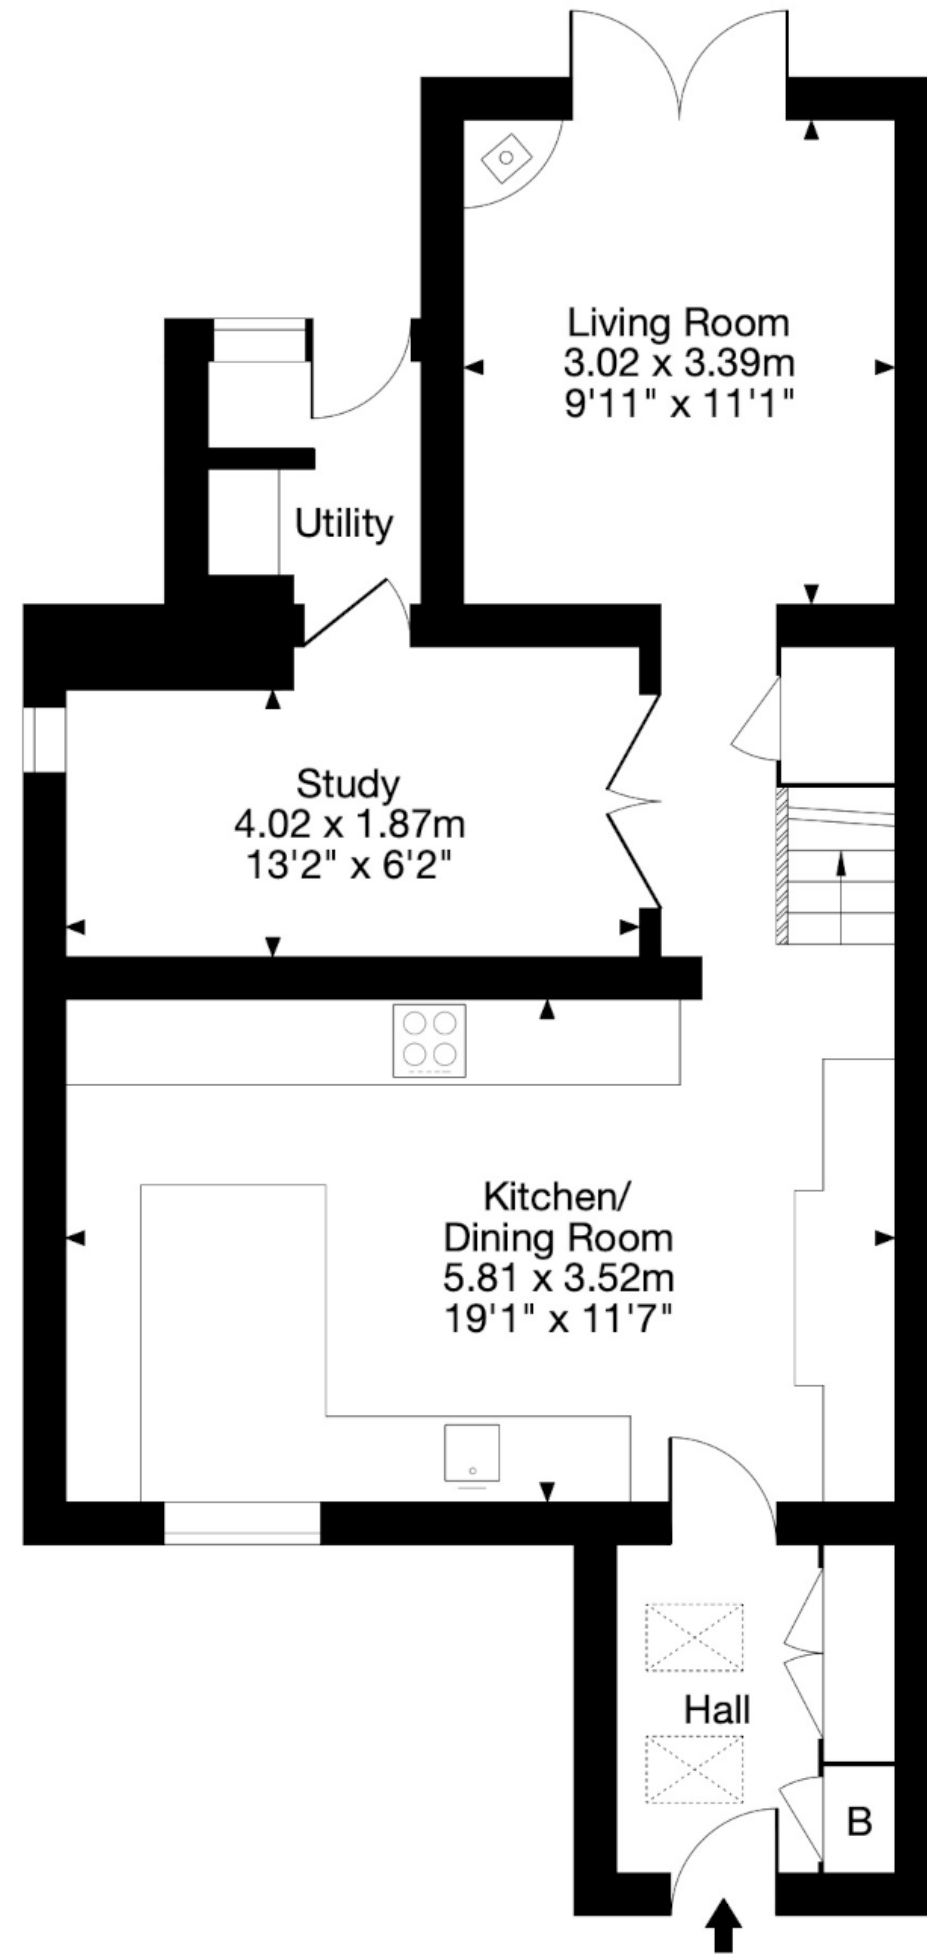

Sunnyside Cottage, Wells Road, Corston, Bath BA2 9AY

Gross Internal Area (Approx.)

97.6 sq m / 1,051 sq ft

Ground Floor

First Floor