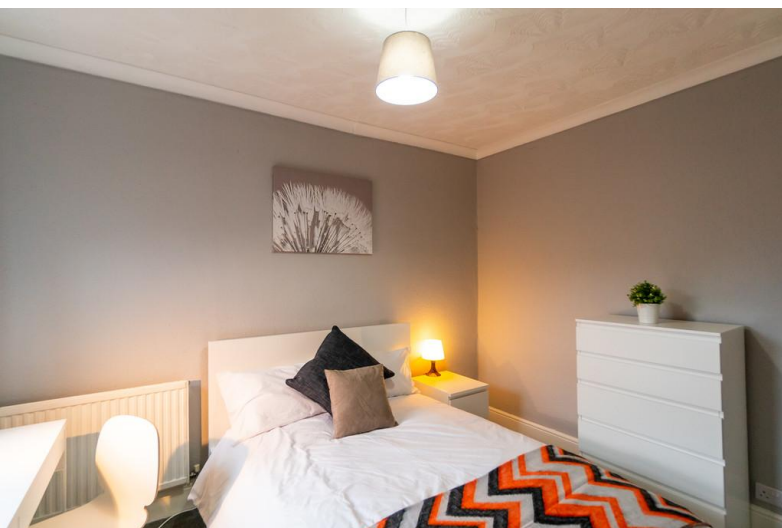

3 Goldsmid Road , Reading, RG1 7YB

- Double room with shared shower room
- Shared house with shared facilities
- Fully furnished throughout
- All bills included + Wi-Fi

£575 pcm
EPC Rating '50'

Zoopla
Smarter property search