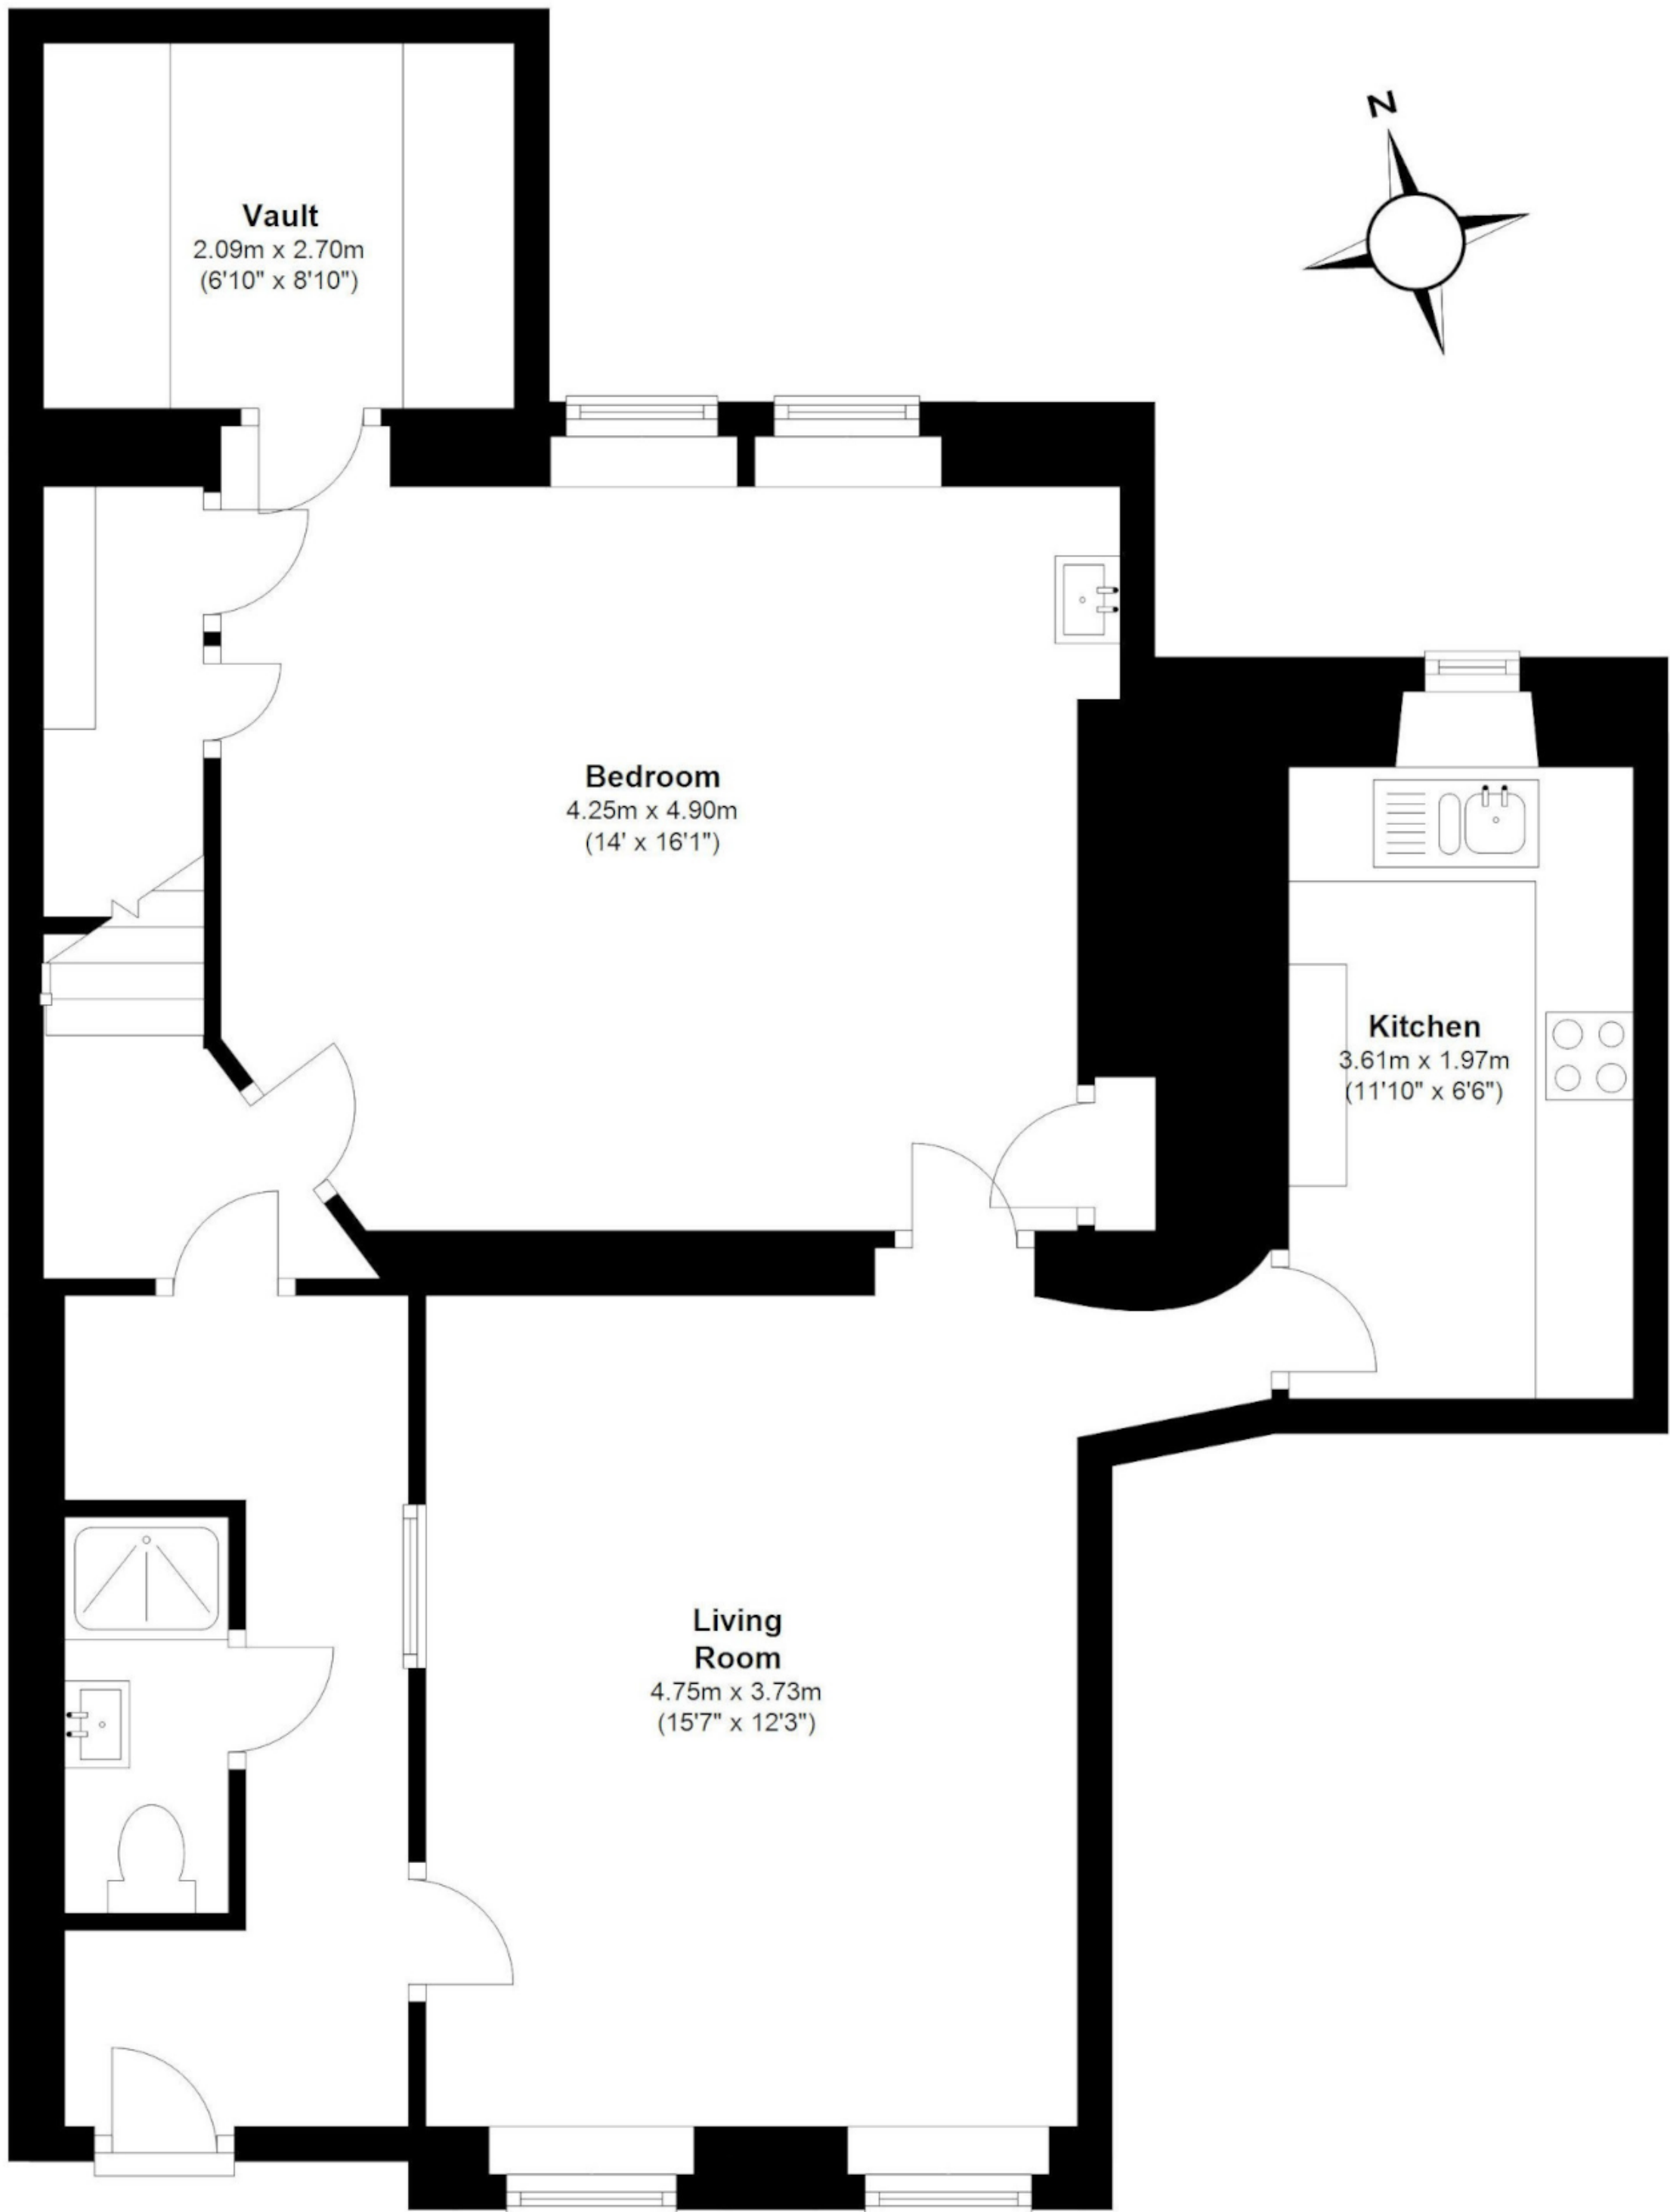

Lower Ground Floor

Approx. 70.6 sq. metres (760.3 sq. feet)

Total area: approx. 70.6 sq. metres (760.3 sq. feet)

Whilst every attempt has been made to ensure the accuracy of the floor plans contained here, measurements of doors, windows and rooms are approximate and no responsibility is taken by Reside Bath Limited for any error, omission or mis-statement. These plans are for representation purposes only as defined by RICS Code of Measuring Practice and should be used as such by any prospective Tenant. © Copyright Reside Bath Limited 2016. Any copying, reproduction or unauthorised use of this floor plan is strictly prohibited.
Plan produced using PlanUp.

Lower Ground Floor, Rivers Street, Bath, BA1