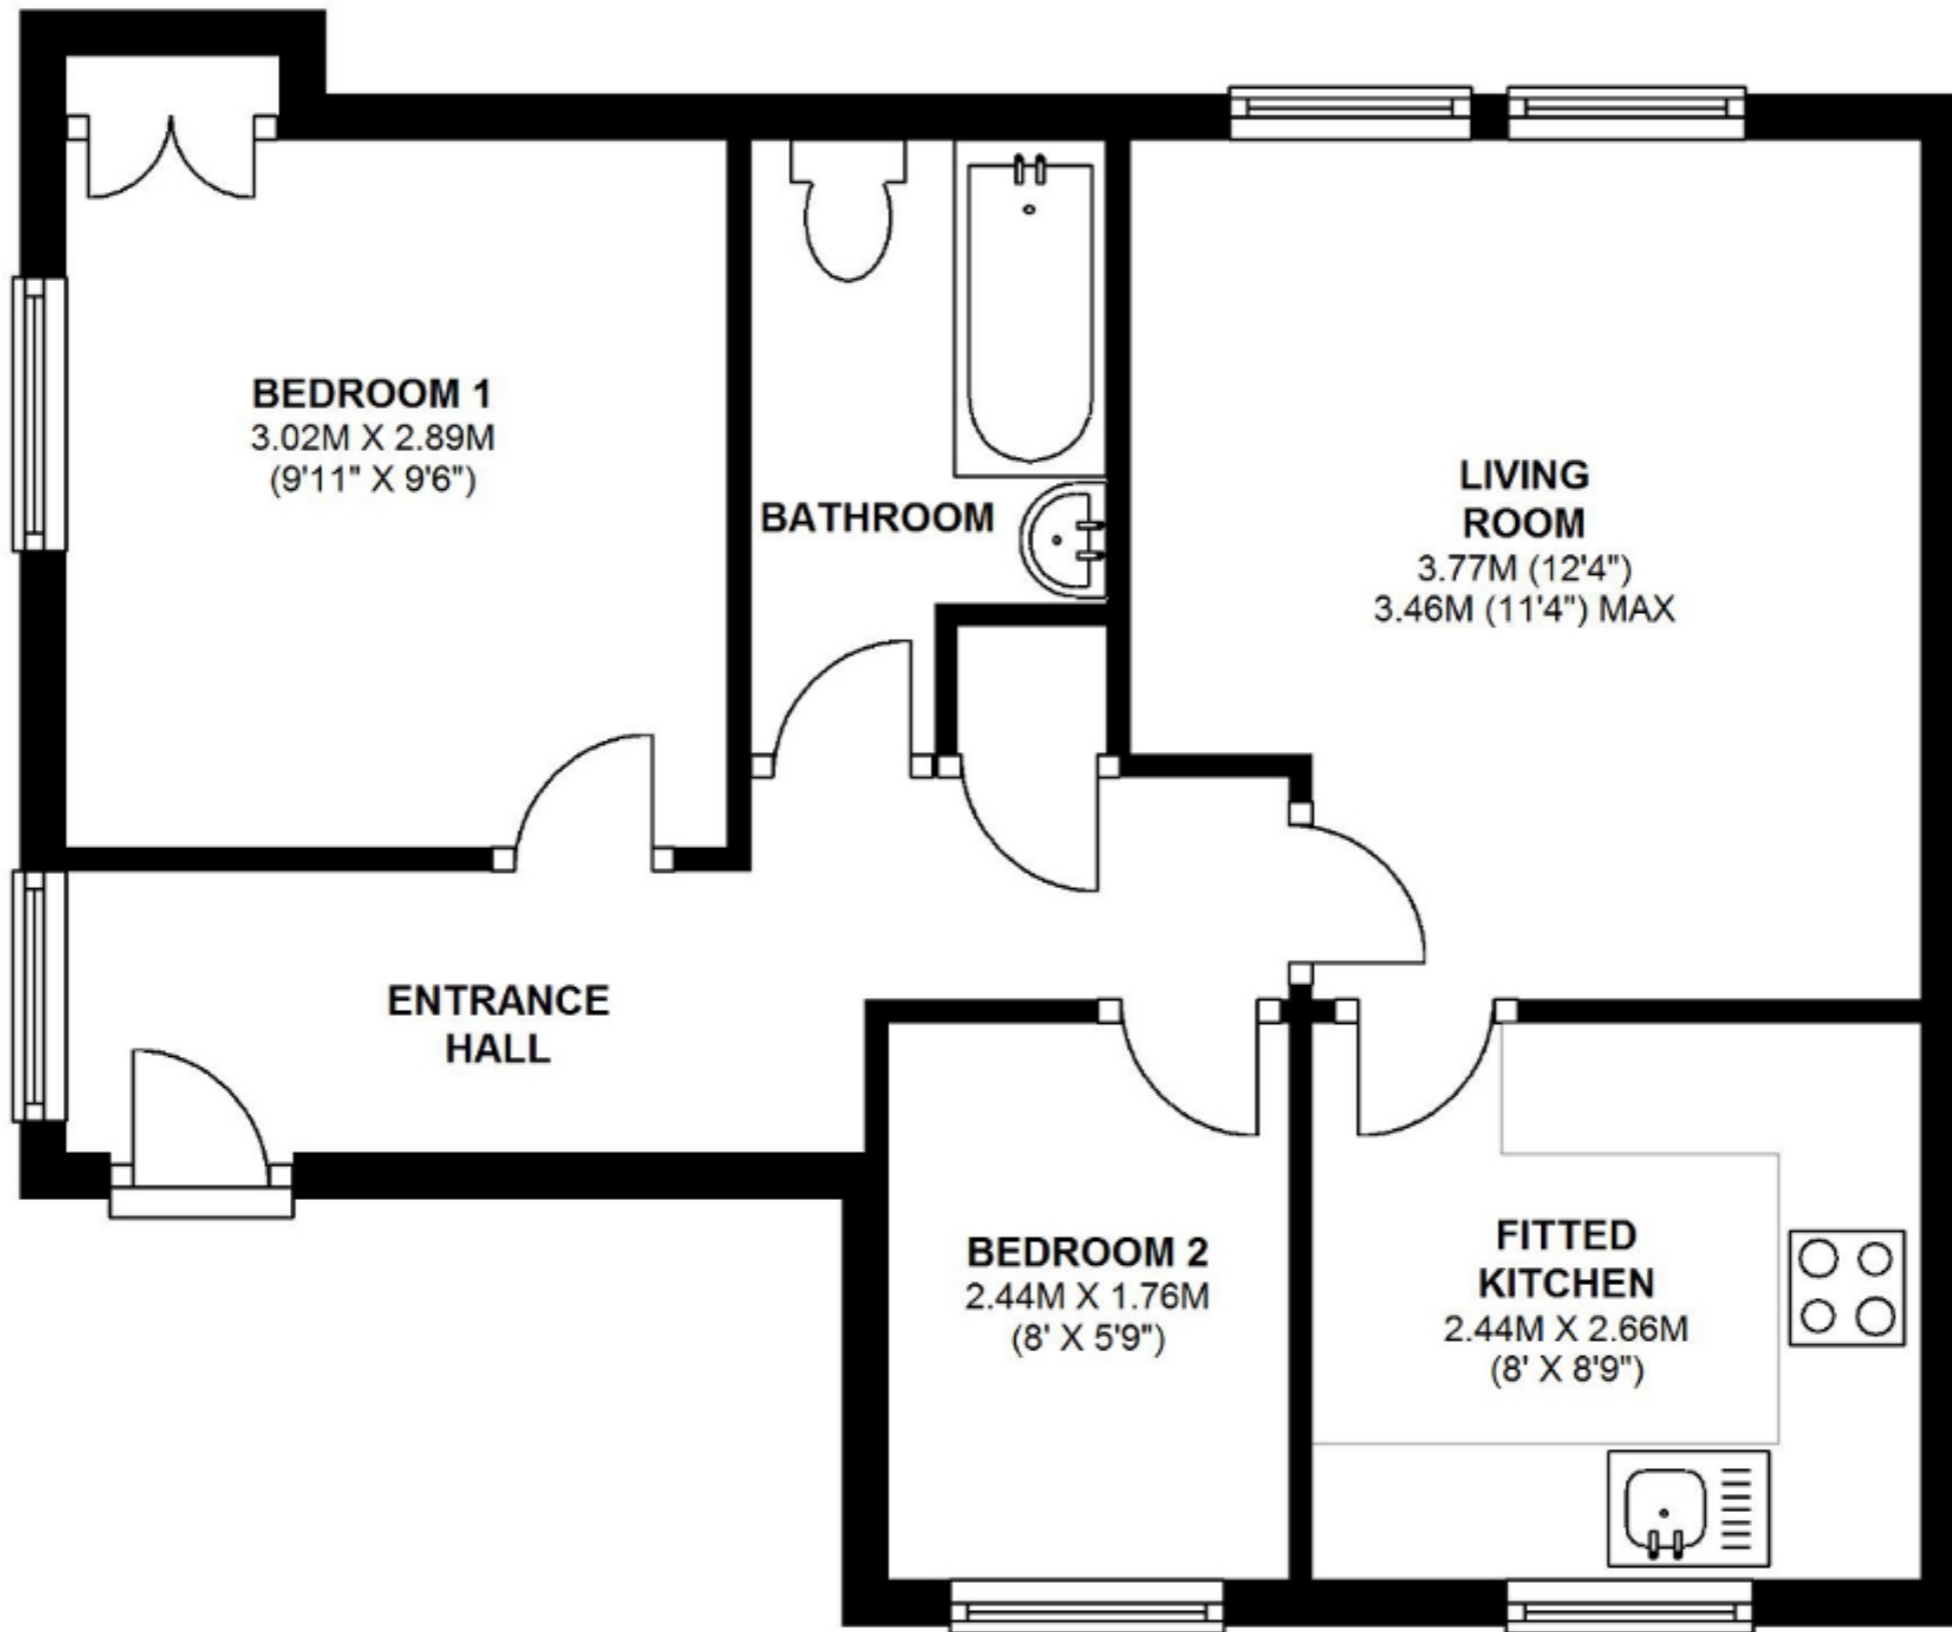

FIRST FLOOR

APPROX. 44.6 SQ. METRES (480.2 SQ. FEET)

Whilst every attempt has been made to ensure the accuracy of the floor plans contained here, measurements of doors, windows and rooms are approximate and no responsibility is taken by Reside Bath Limited for any error, omission or mis-statement. These plans are for representation purposes only as defined by RICS Code of Measuring Practice and should be used as such by any prospective Tenant.

© Copyright Reside Bath Limited 2012. Any copying, reproduction or unauthorised use of this floor plan is strictly prohibited.
Plan produced using The Mobile Agent.

FIRST FLOOR FLAT, NEW KING STREET, BATH, BA1