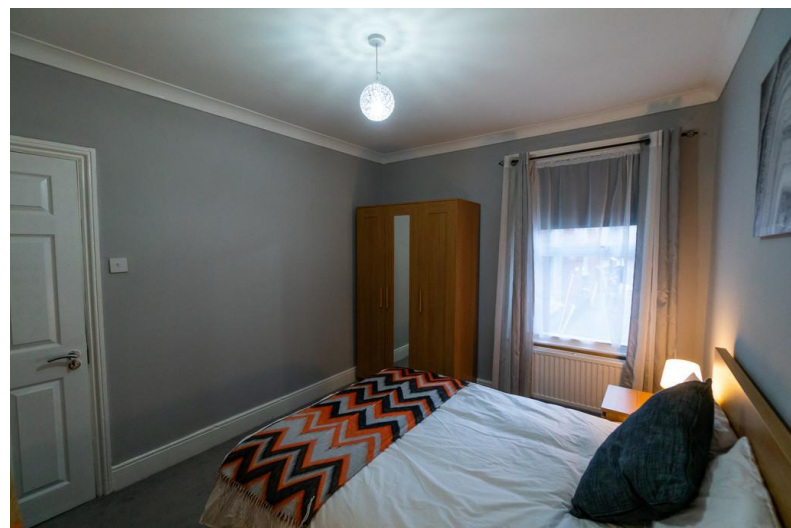

3 Goldsmid Road , Reading, RG1 7YB

- Double room with shared shower room
- Shared house with shared facilities
- Fully furnished throughout
- All bills included + Wi-Fi

£575 pcm
EPC Rating '50'

Zoopla
Smarter property search