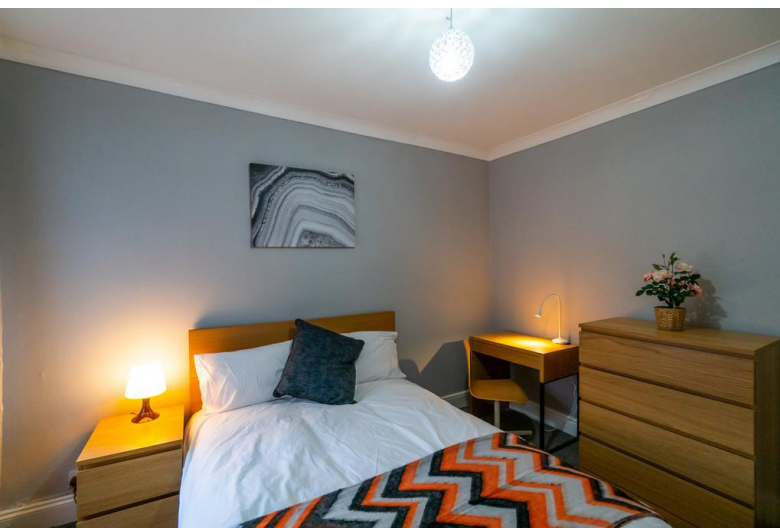

3 Goldsmid Road , Reading, RG1 7YB

- Double room with shared shower room
- Shared house with shared facilities
- Fully furnished throughout
- All bills included + Wi-Fi

£575 pcm
EPC Rating '50'

Zoopla
Smarter property search