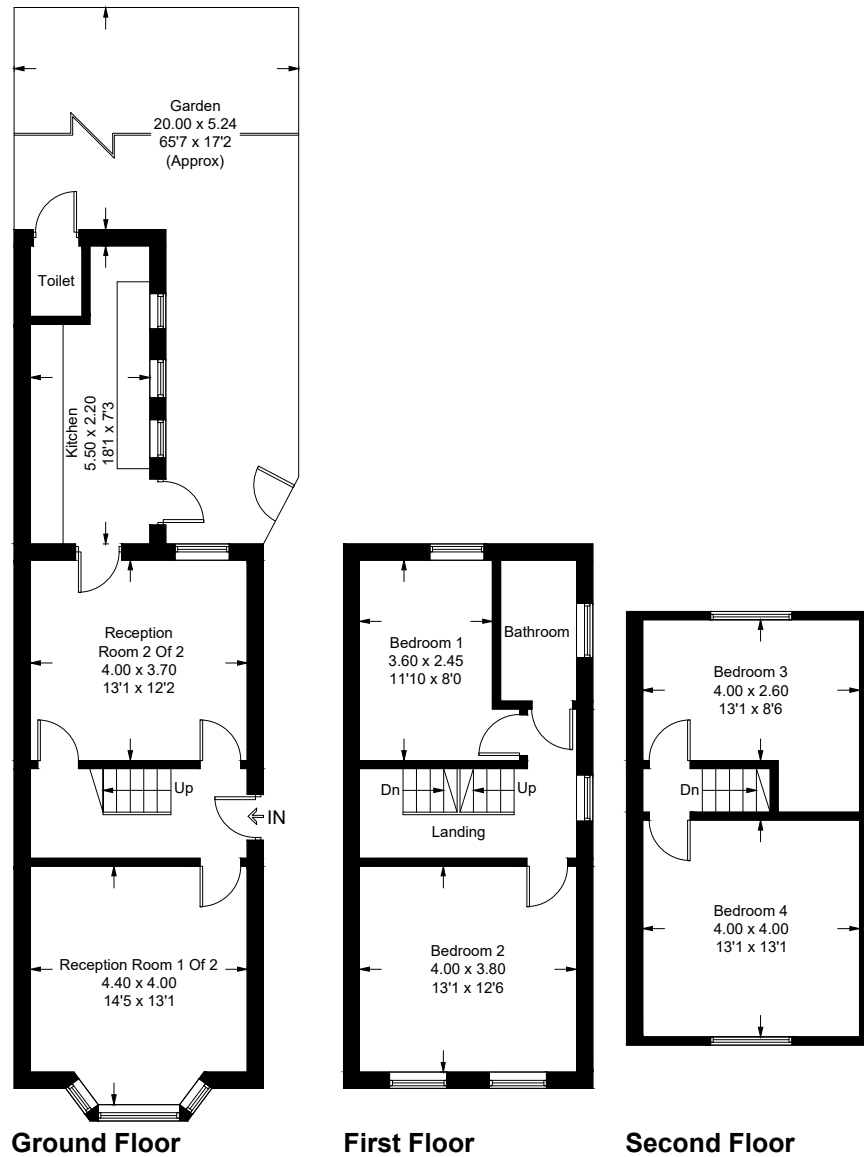

39 Avenue Road

Approximate Gross Internal Area = 120.7 sq m / 1299 sq ft
(Including Toilet)

Illustration for identification purposes only, measurements are approximate, not to scale. floorplansUsketch.com © (ID1038733)