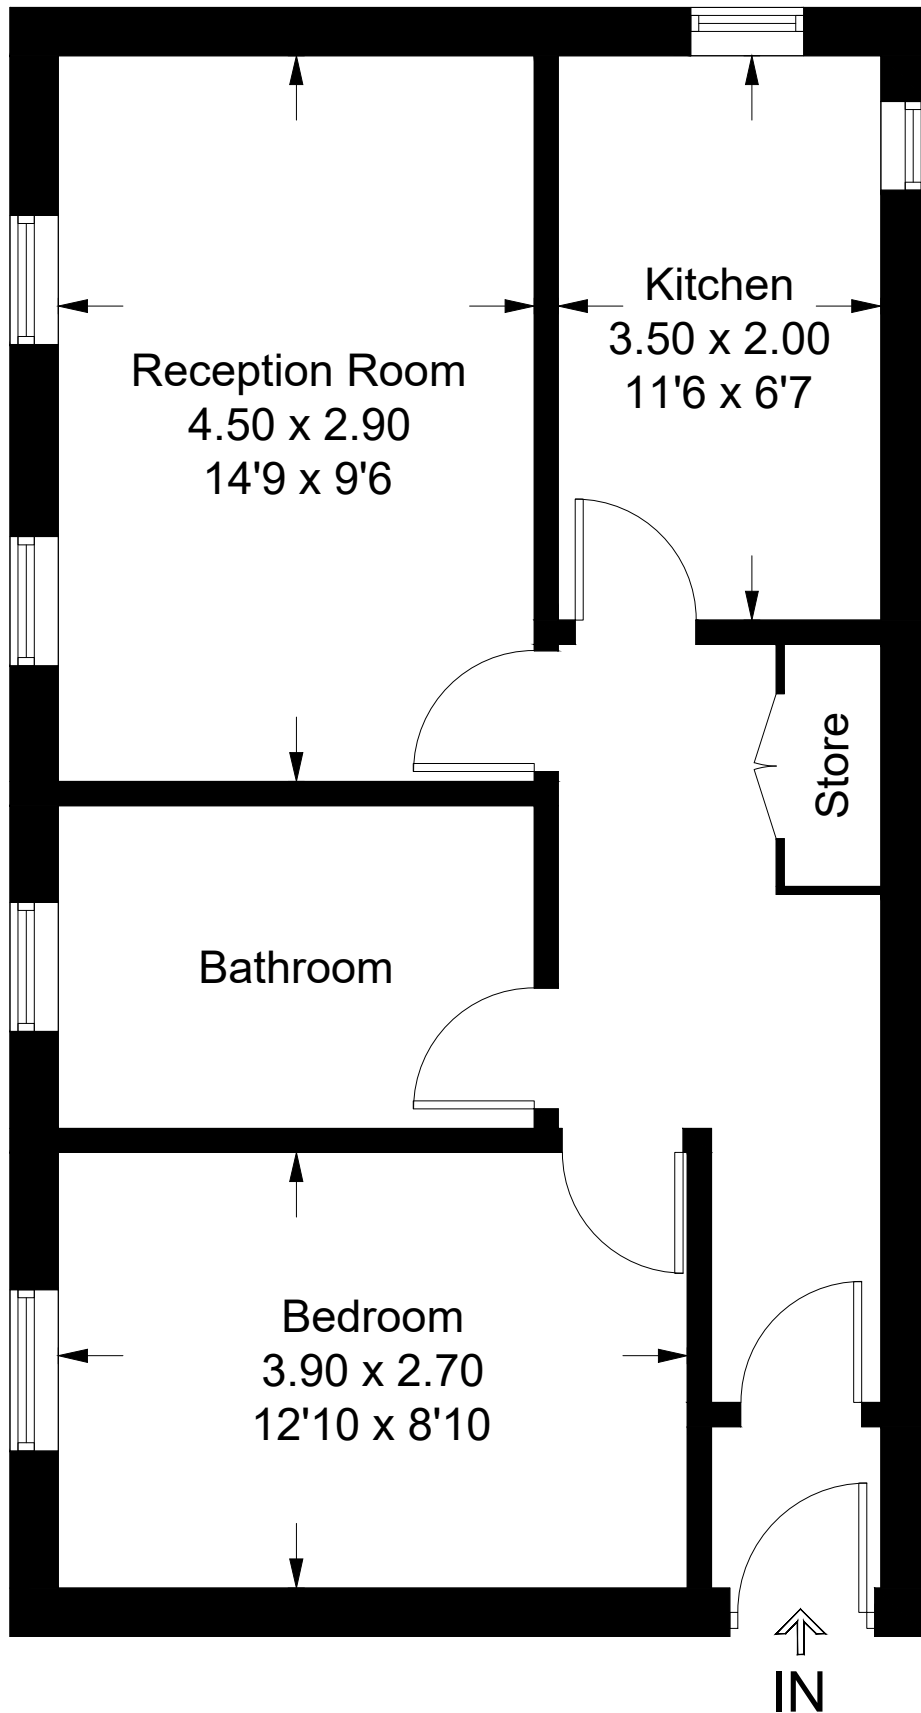

# 1 Fiona Court, 111 Brondesbury Villas

Approximate Gross Internal Area = 48.6 sq m / 523 sq ft

Illustration for identification purposes only, measurements are approximate, not to scale. Fourlabs.co © (ID1285260)