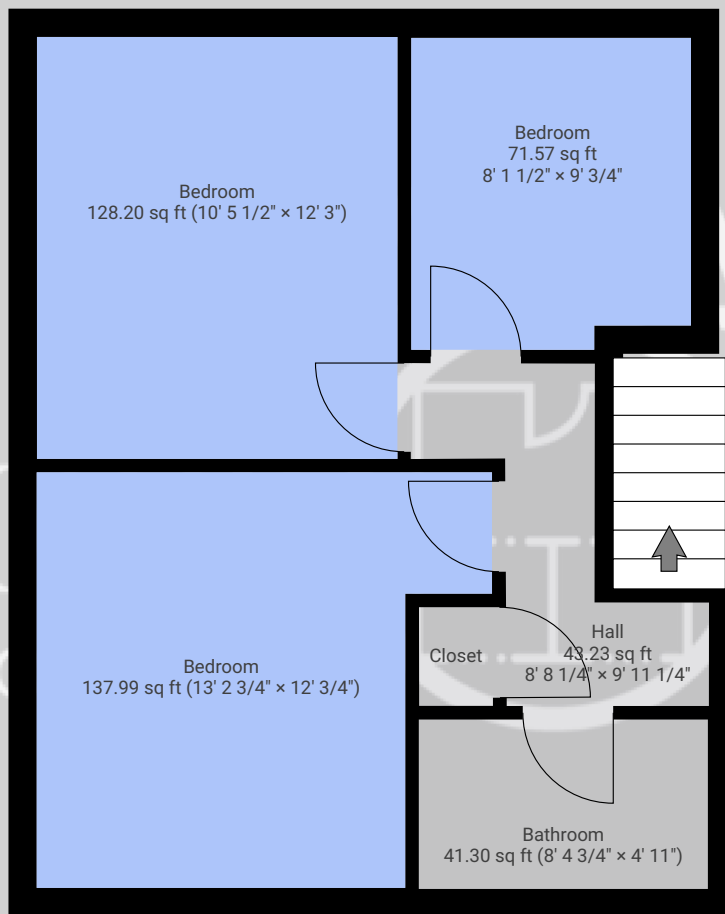

22 Ford Close, TW15 3SB Ashford, England, United Kingdom
TOTAL AREA: 1628.40 sq ft • LIVING AREA: 1304.66 sq ft • FLOORS: 2 • ROOMS: 14

SUBMITTED BY Photos andfloorplan.com
info@estatephotoshoot.com

▼ Ground Floor

TOTAL AREA: 1097.88 sq ft • LIVING AREA: 930.76 sq ft • ROOMS: 8

THIS FLOORPLAN IS PROVIDED WITHOUT WARRANTY OF ANY KIND. SENSOPIA DISCLAIMS ANY WARRANTY INCLUDING, WITHOUT LIMITATION, SATISFACTORY QUALITY OR ACCURACY OF DIMENSIONS.

22 Ford Close, TW15 3SB Ashford, England, United Kingdom
TOTAL AREA: 1628.40 sq ft • LIVING AREA: 1304.66 sq ft • FLOORS: 2 • ROOMS: 14

SUBMITTED BY Photos andfloorplan.com
info@estatephotoshoot.com

▼ 1st Floor

TOTAL AREA: 530.52 sq ft • LIVING AREA: 373.89 sq ft • ROOMS: 6

THIS FLOORPLAN IS PROVIDED WITHOUT WARRANTY OF ANY KIND. SENSOPIA DISCLAIMS ANY WARRANTY INCLUDING, WITHOUT LIMITATION, SATISFACTORY QUALITY OR ACCURACY OF DIMENSIONS.