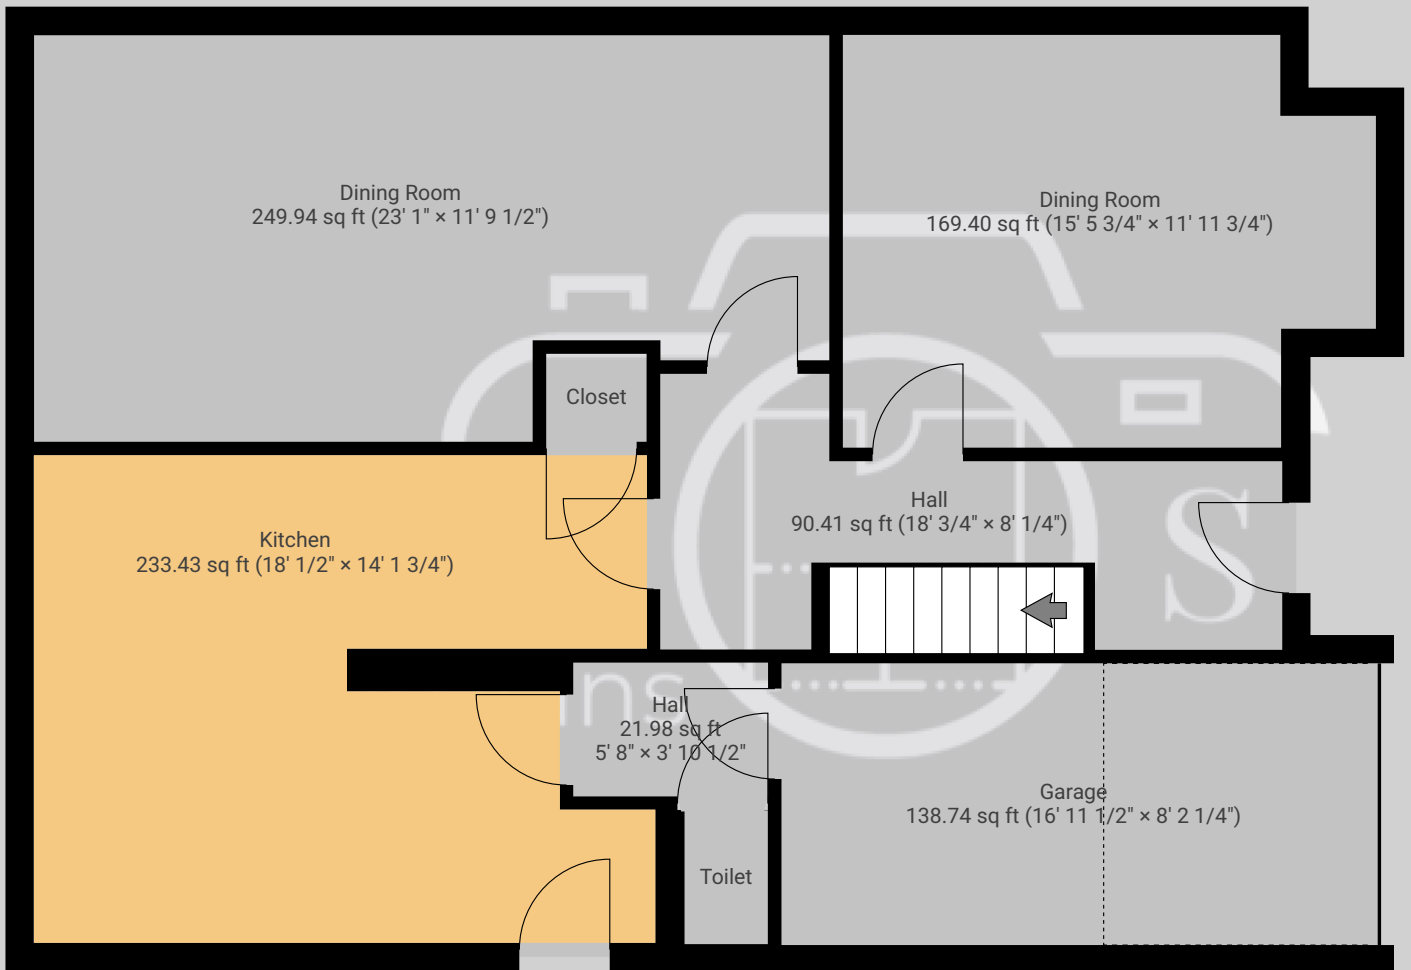

22 Ford Close, TW15 3SB Ashford, England, United Kingdom
TOTAL AREA: 1628.40 sq ft • LIVING AREA: 1304.66 sq ft • FLOORS: 2 • ROOMS: 14

SUBMITTED BY Photos andfloorplan.com
info@estatephotoshoot.com

▼ Ground Floor

TOTAL AREA: 1097.88 sq ft • LIVING AREA: 930.76 sq ft • ROOMS: 8

THIS FLOORPLAN IS PROVIDED WITHOUT WARRANTY OF ANY KIND. SENSOPIA DISCLAIMS ANY WARRANTY INCLUDING, WITHOUT LIMITATION, SATISFACTORY QUALITY OR ACCURACY OF DIMENSIONS.

22 Ford Close, TW15 3SB Ashford, England, United Kingdom
TOTAL AREA: 1628.40 sq ft • LIVING AREA: 1304.66 sq ft • FLOORS: 2 • ROOMS: 14

SUBMITTED BY Photos andfloorplan.com
info@estatephotoshoot.com

▼ 1st Floor

TOTAL AREA: 530.52 sq ft • LIVING AREA: 373.89 sq ft • ROOMS: 6

THIS FLOORPLAN IS PROVIDED WITHOUT WARRANTY OF ANY KIND. SENSOPIA DISCLAIMS ANY WARRANTY INCLUDING, WITHOUT LIMITATION, SATISFACTORY QUALITY OR ACCURACY OF DIMENSIONS.