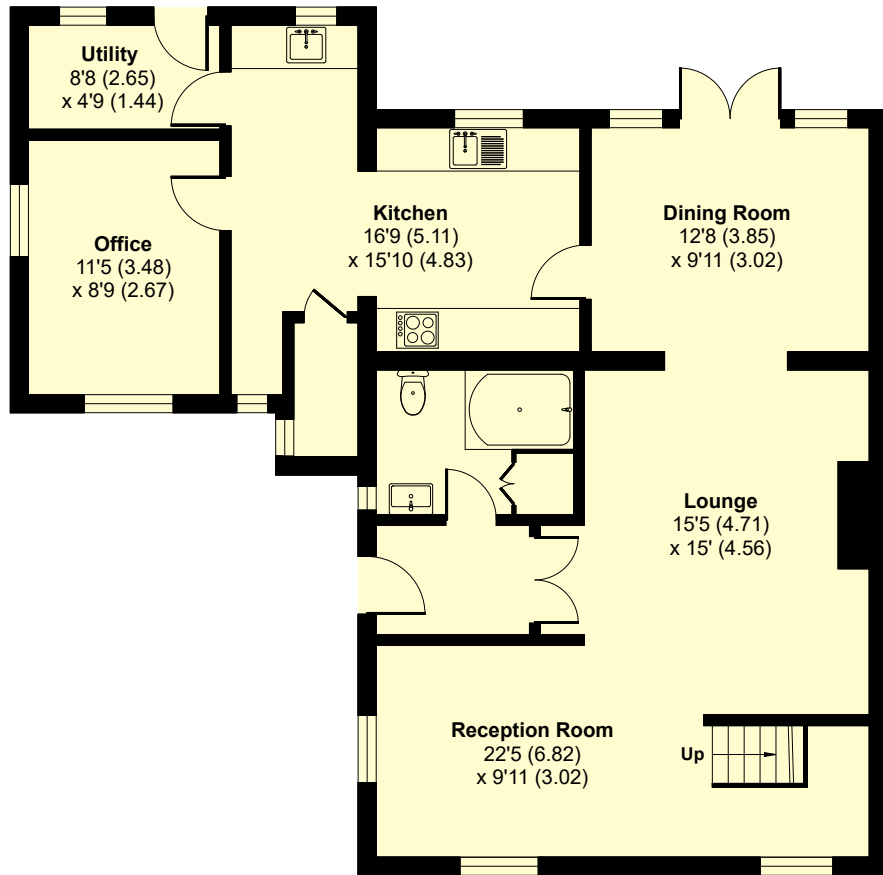

Challow Marsh Farm Cottages, East Challow, Wantage, OX12

Approximate Area = 1507 sq ft / 140 sq m

Outbuilding = 733 sq ft / 68 sq m

Total = 2240 sq ft / 208 sq m

For identification only - Not to scale

GROUND FLOOR

FIRST FLOOR