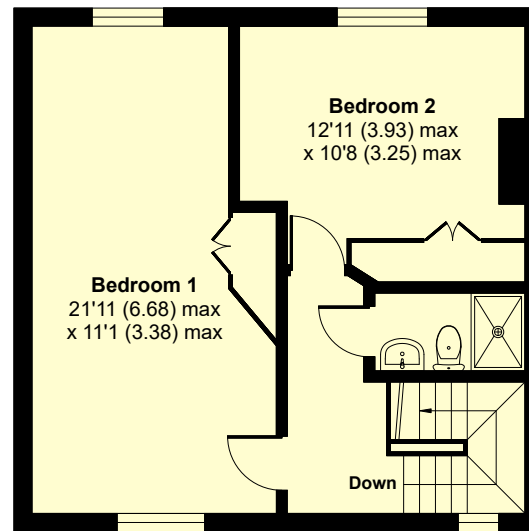

Challow Marsh Farm Cottages, East Challow, Wantage, OX12

Approximate Area = 1507 sq ft / 140 sq m

Outbuilding = 733 sq ft / 68 sq m

Total = 2240 sq ft / 208 sq m

For identification only - Not to scale

GROUND FLOOR

FIRST FLOOR