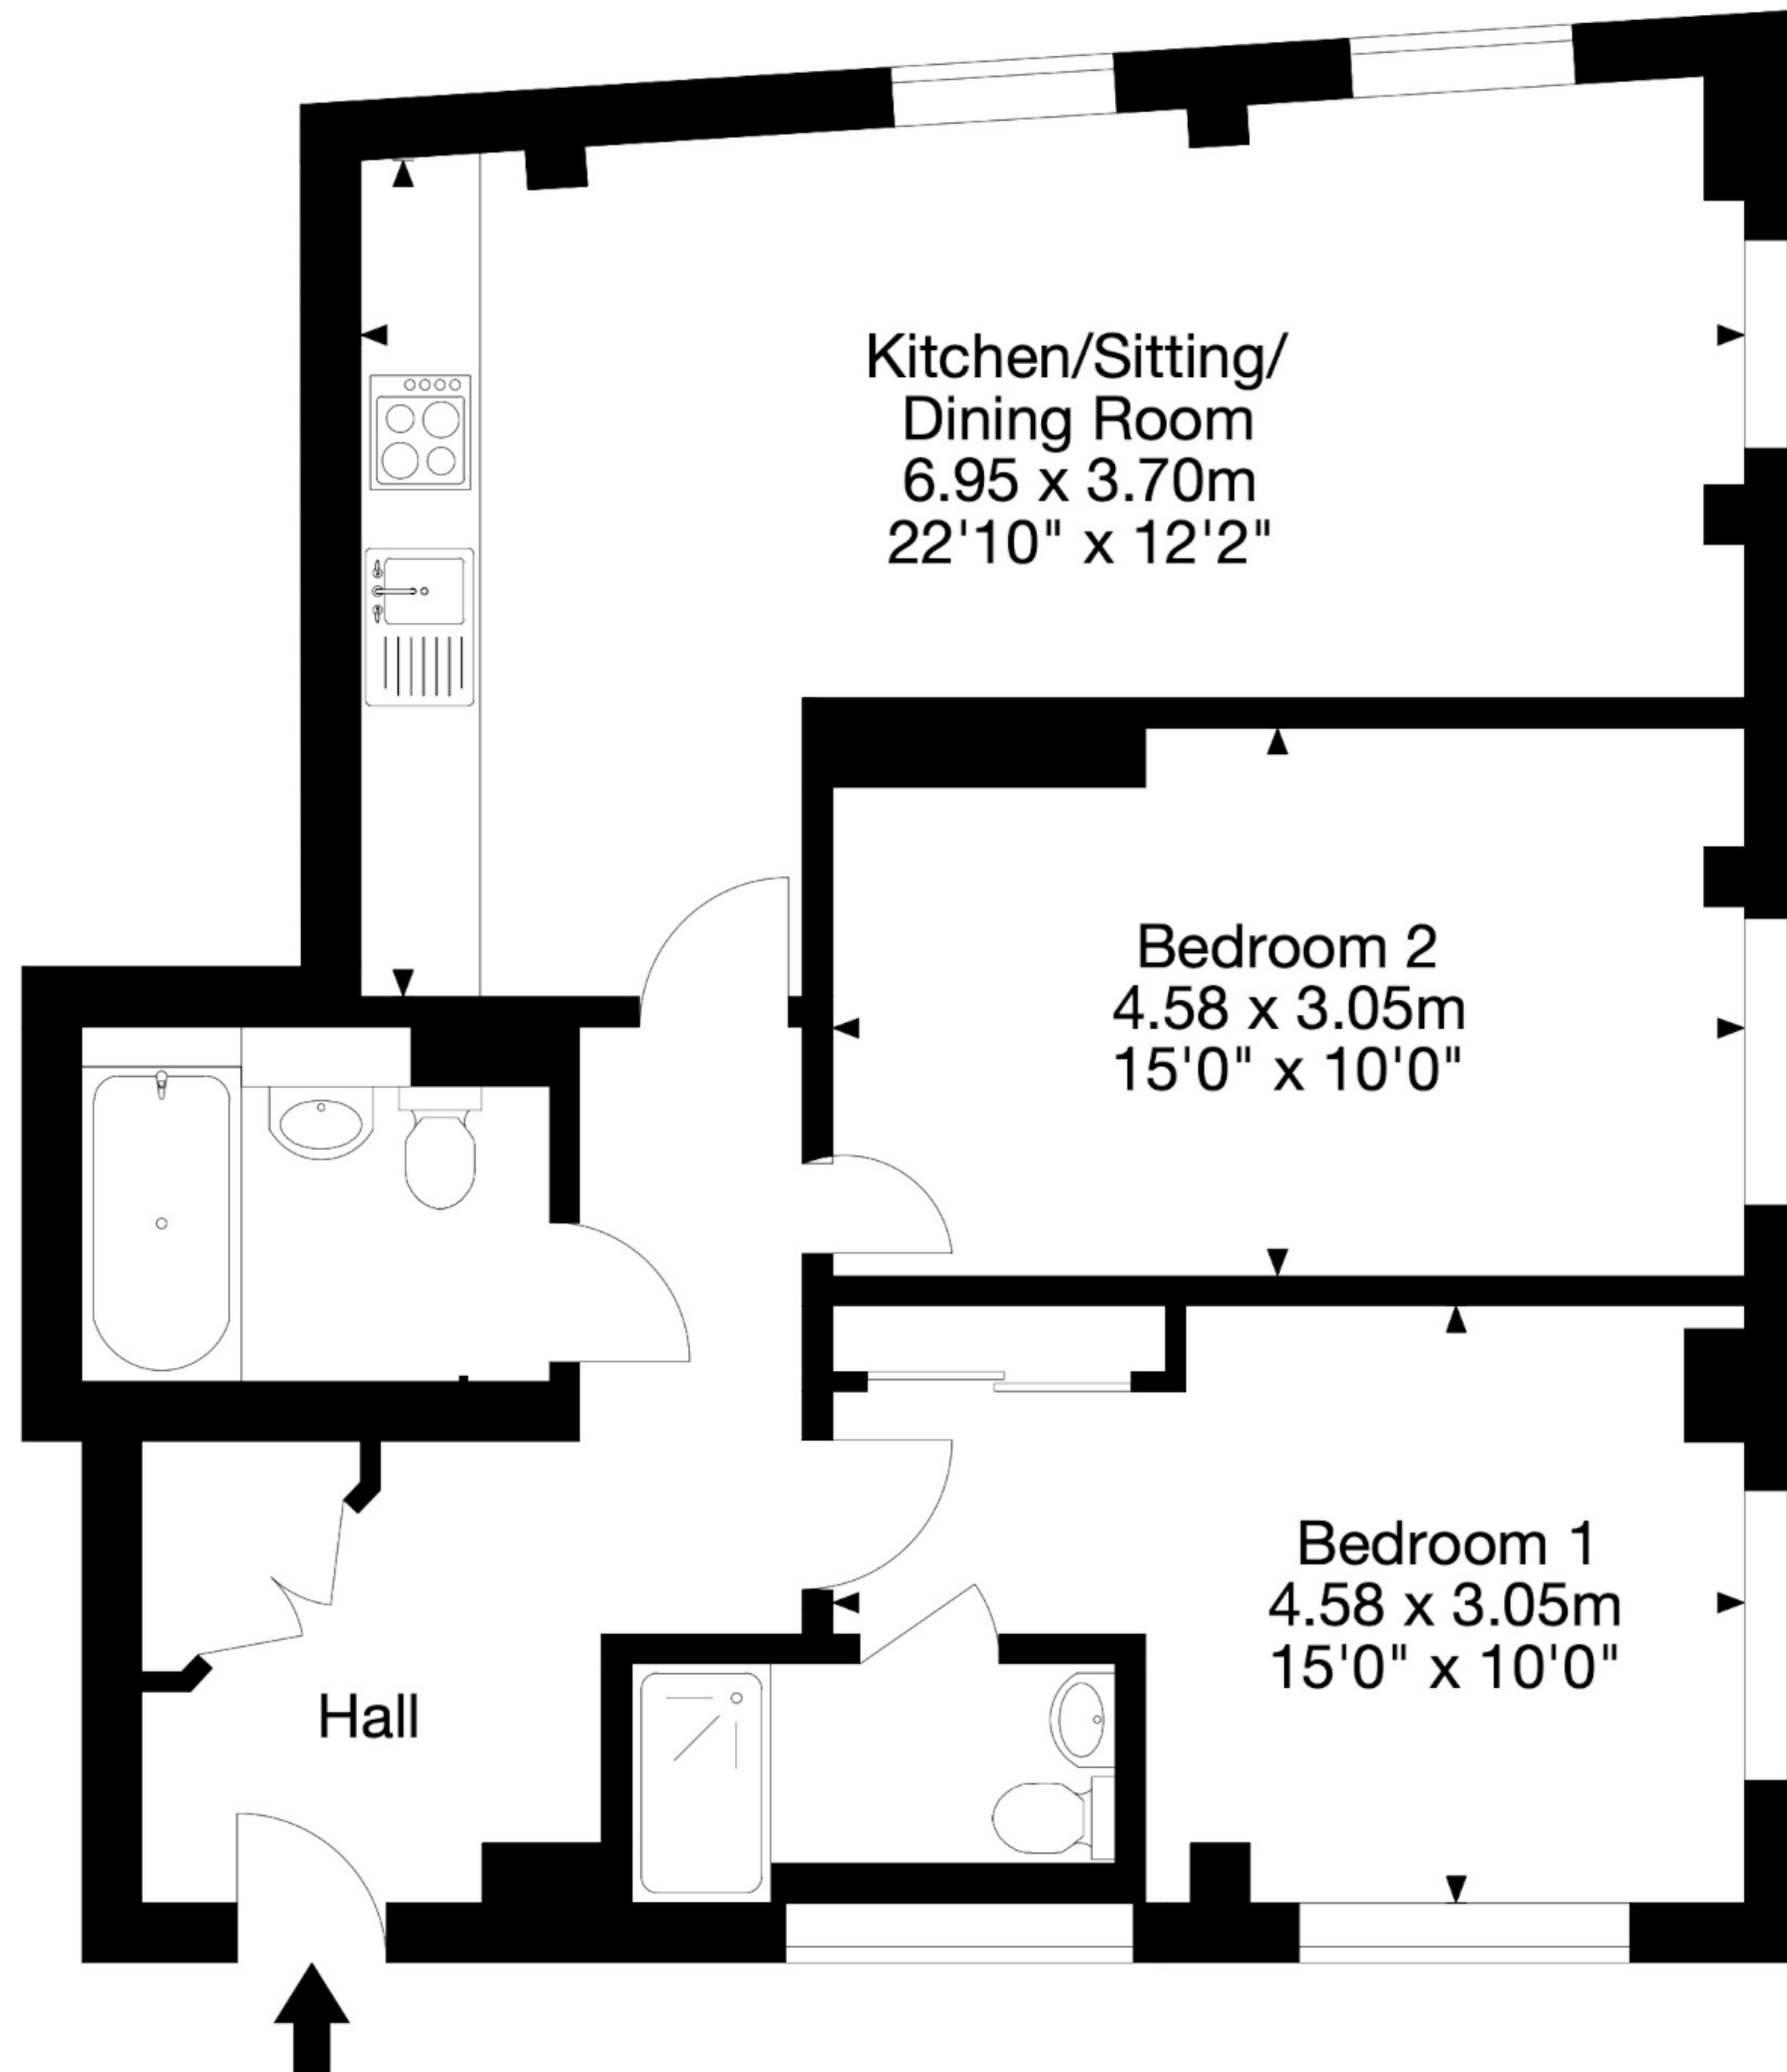

18 Bridge Yard, Bradford-on-Avon, BA15 1EJ

Gross Internal Area (Approx.)

66 sq m / 710 sq ft

RESIDE