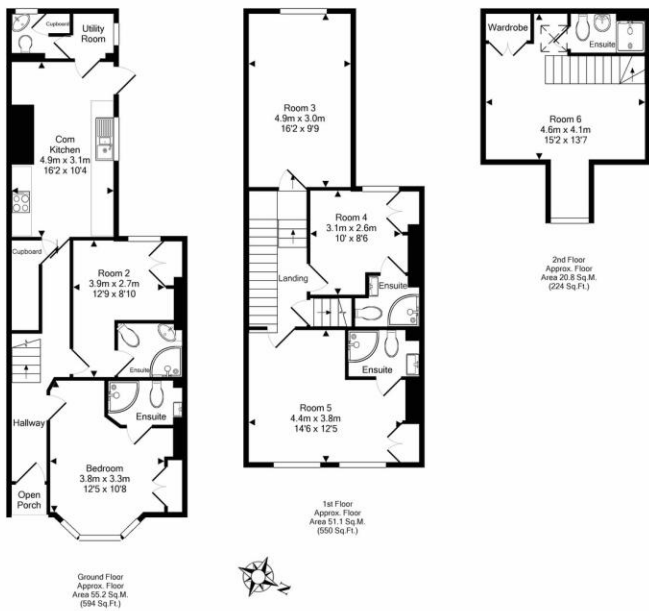

16 Hamilton Road , Reading, RG1 5RD

- En-Suite double room
- Finished to a high standard
- All bills included + Wi-Fi
- Fully furnished

£595 pcm
EPC Rating '61'

Zoopla
Smarter property search

PrimeLocation
Find the home you deserve