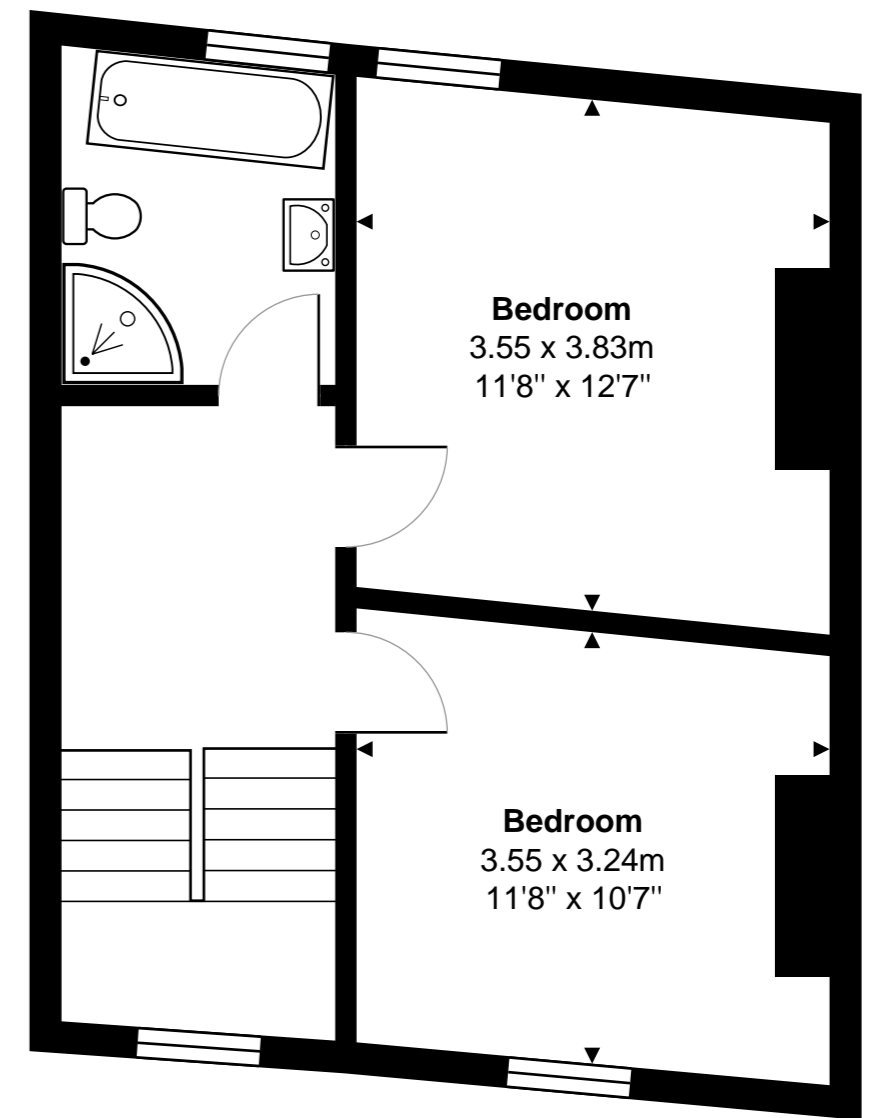

11 The Vineyards, Bath

Total Area: 163.7 m<sup>2</sup> ... 1762 ft<sup>2</sup>

All measurements are approximate and for display purposes only