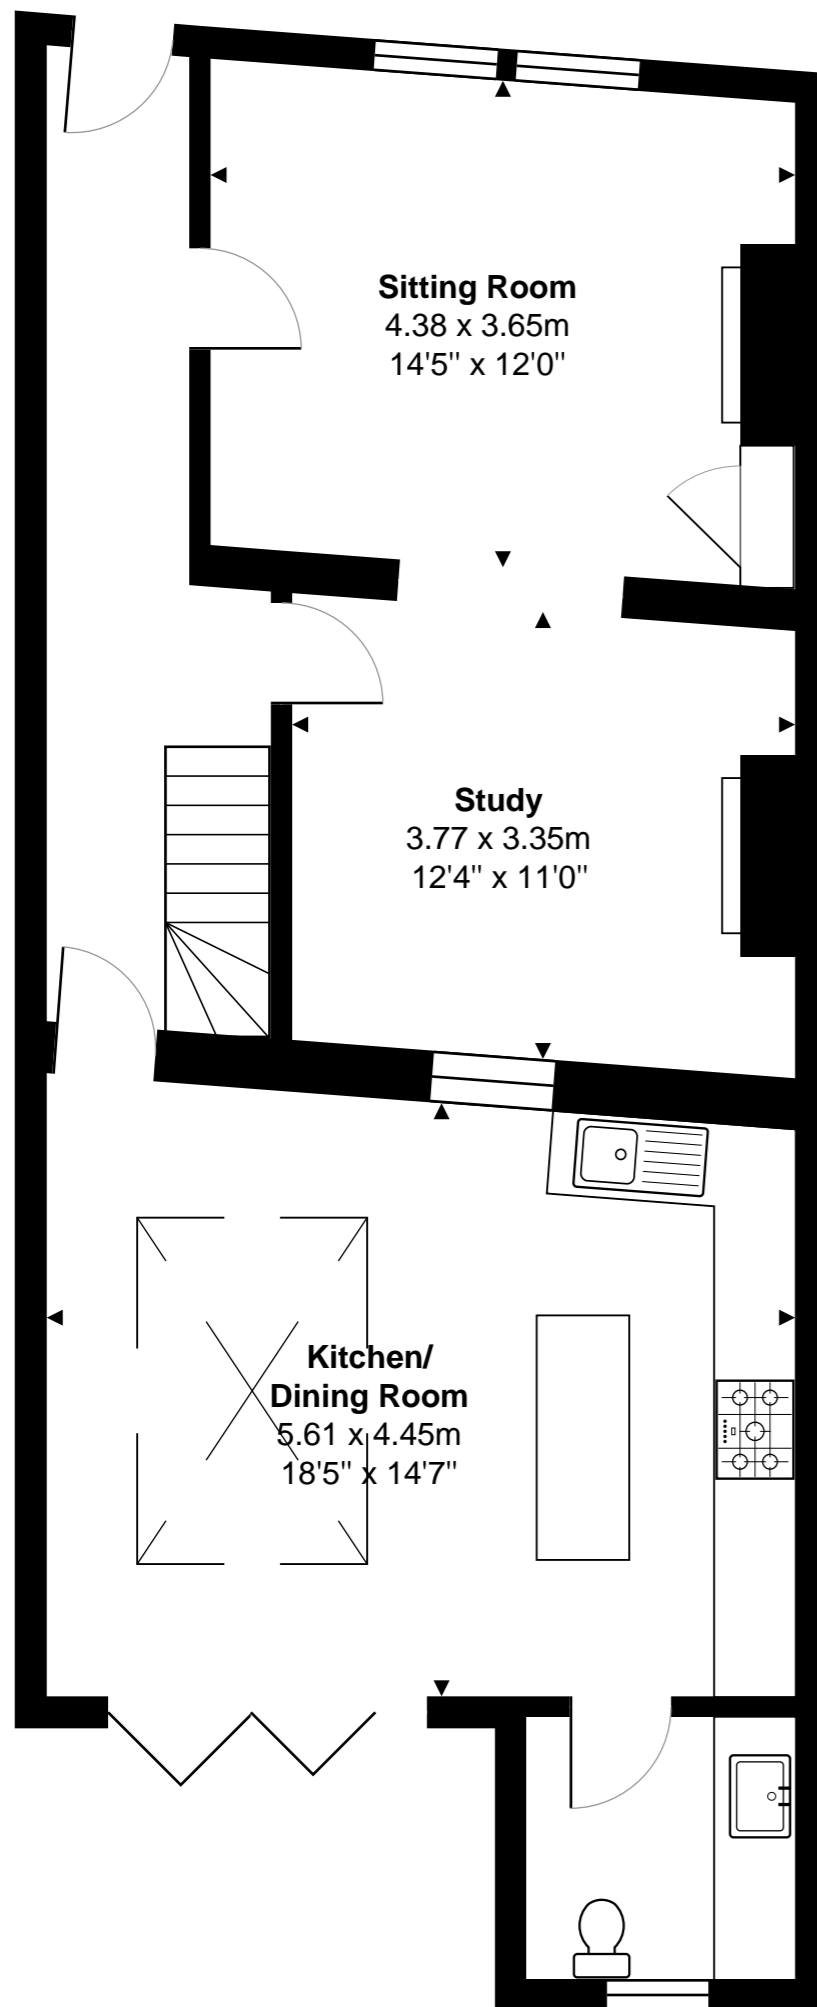

11 The Vineyards, Bath

Total Area: 163.7 m<sup>2</sup> ... 1762 ft<sup>2</sup>

All measurements are approximate and for display purposes only