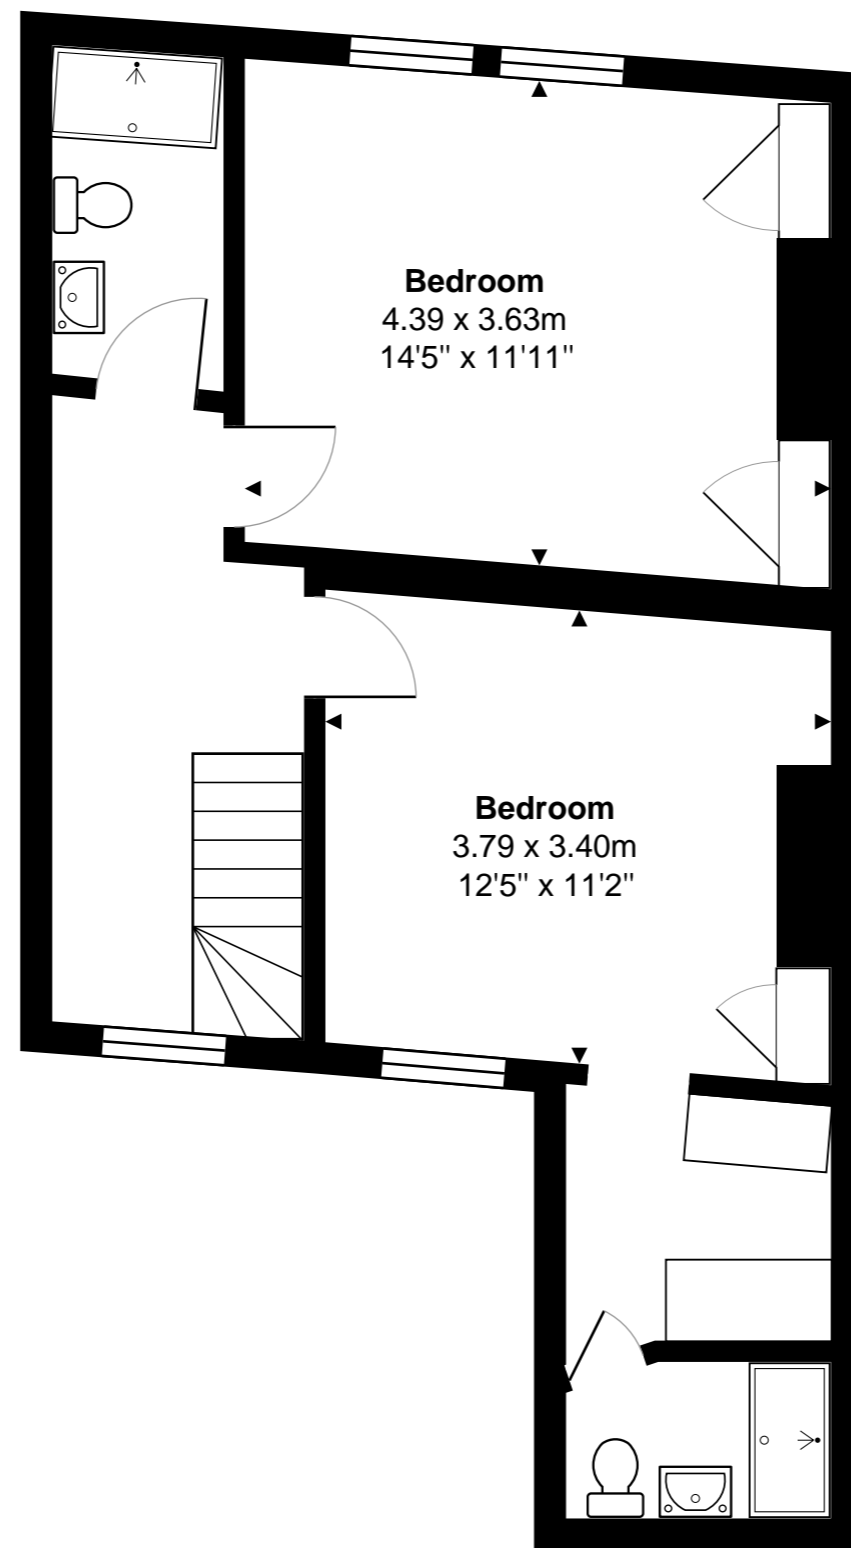

11 The Vineyards, Bath

Total Area: 163.7 m<sup>2</sup> ... 1762 ft<sup>2</sup>

All measurements are approximate and for display purposes only