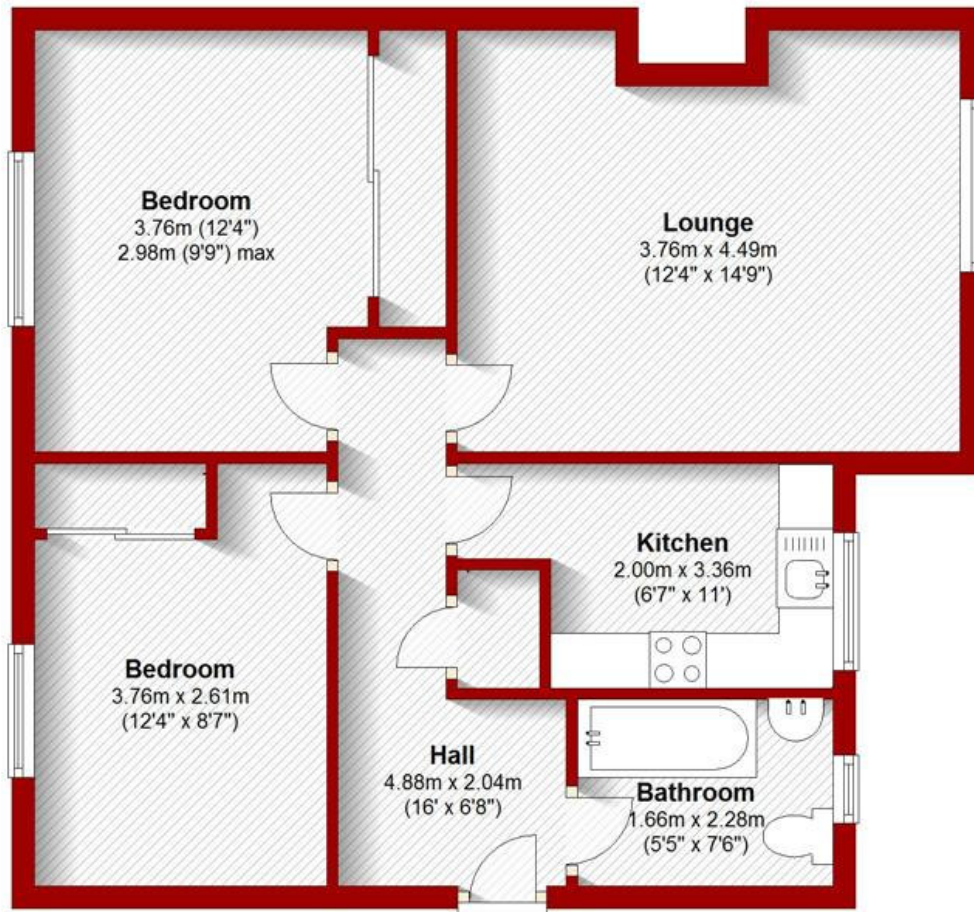

43 Morrison Drive
Garthdee
Aberdeen

Ground Floor

Approx. 54.9 sq. metres (591.5 sq. feet)

Total area: approx. 54.9 sq. metres (591.5 sq. feet)

The above particulars are for guidance only, no liability for any errors or omissions will be accepted by Aberdeen Property Leasing Ltd.