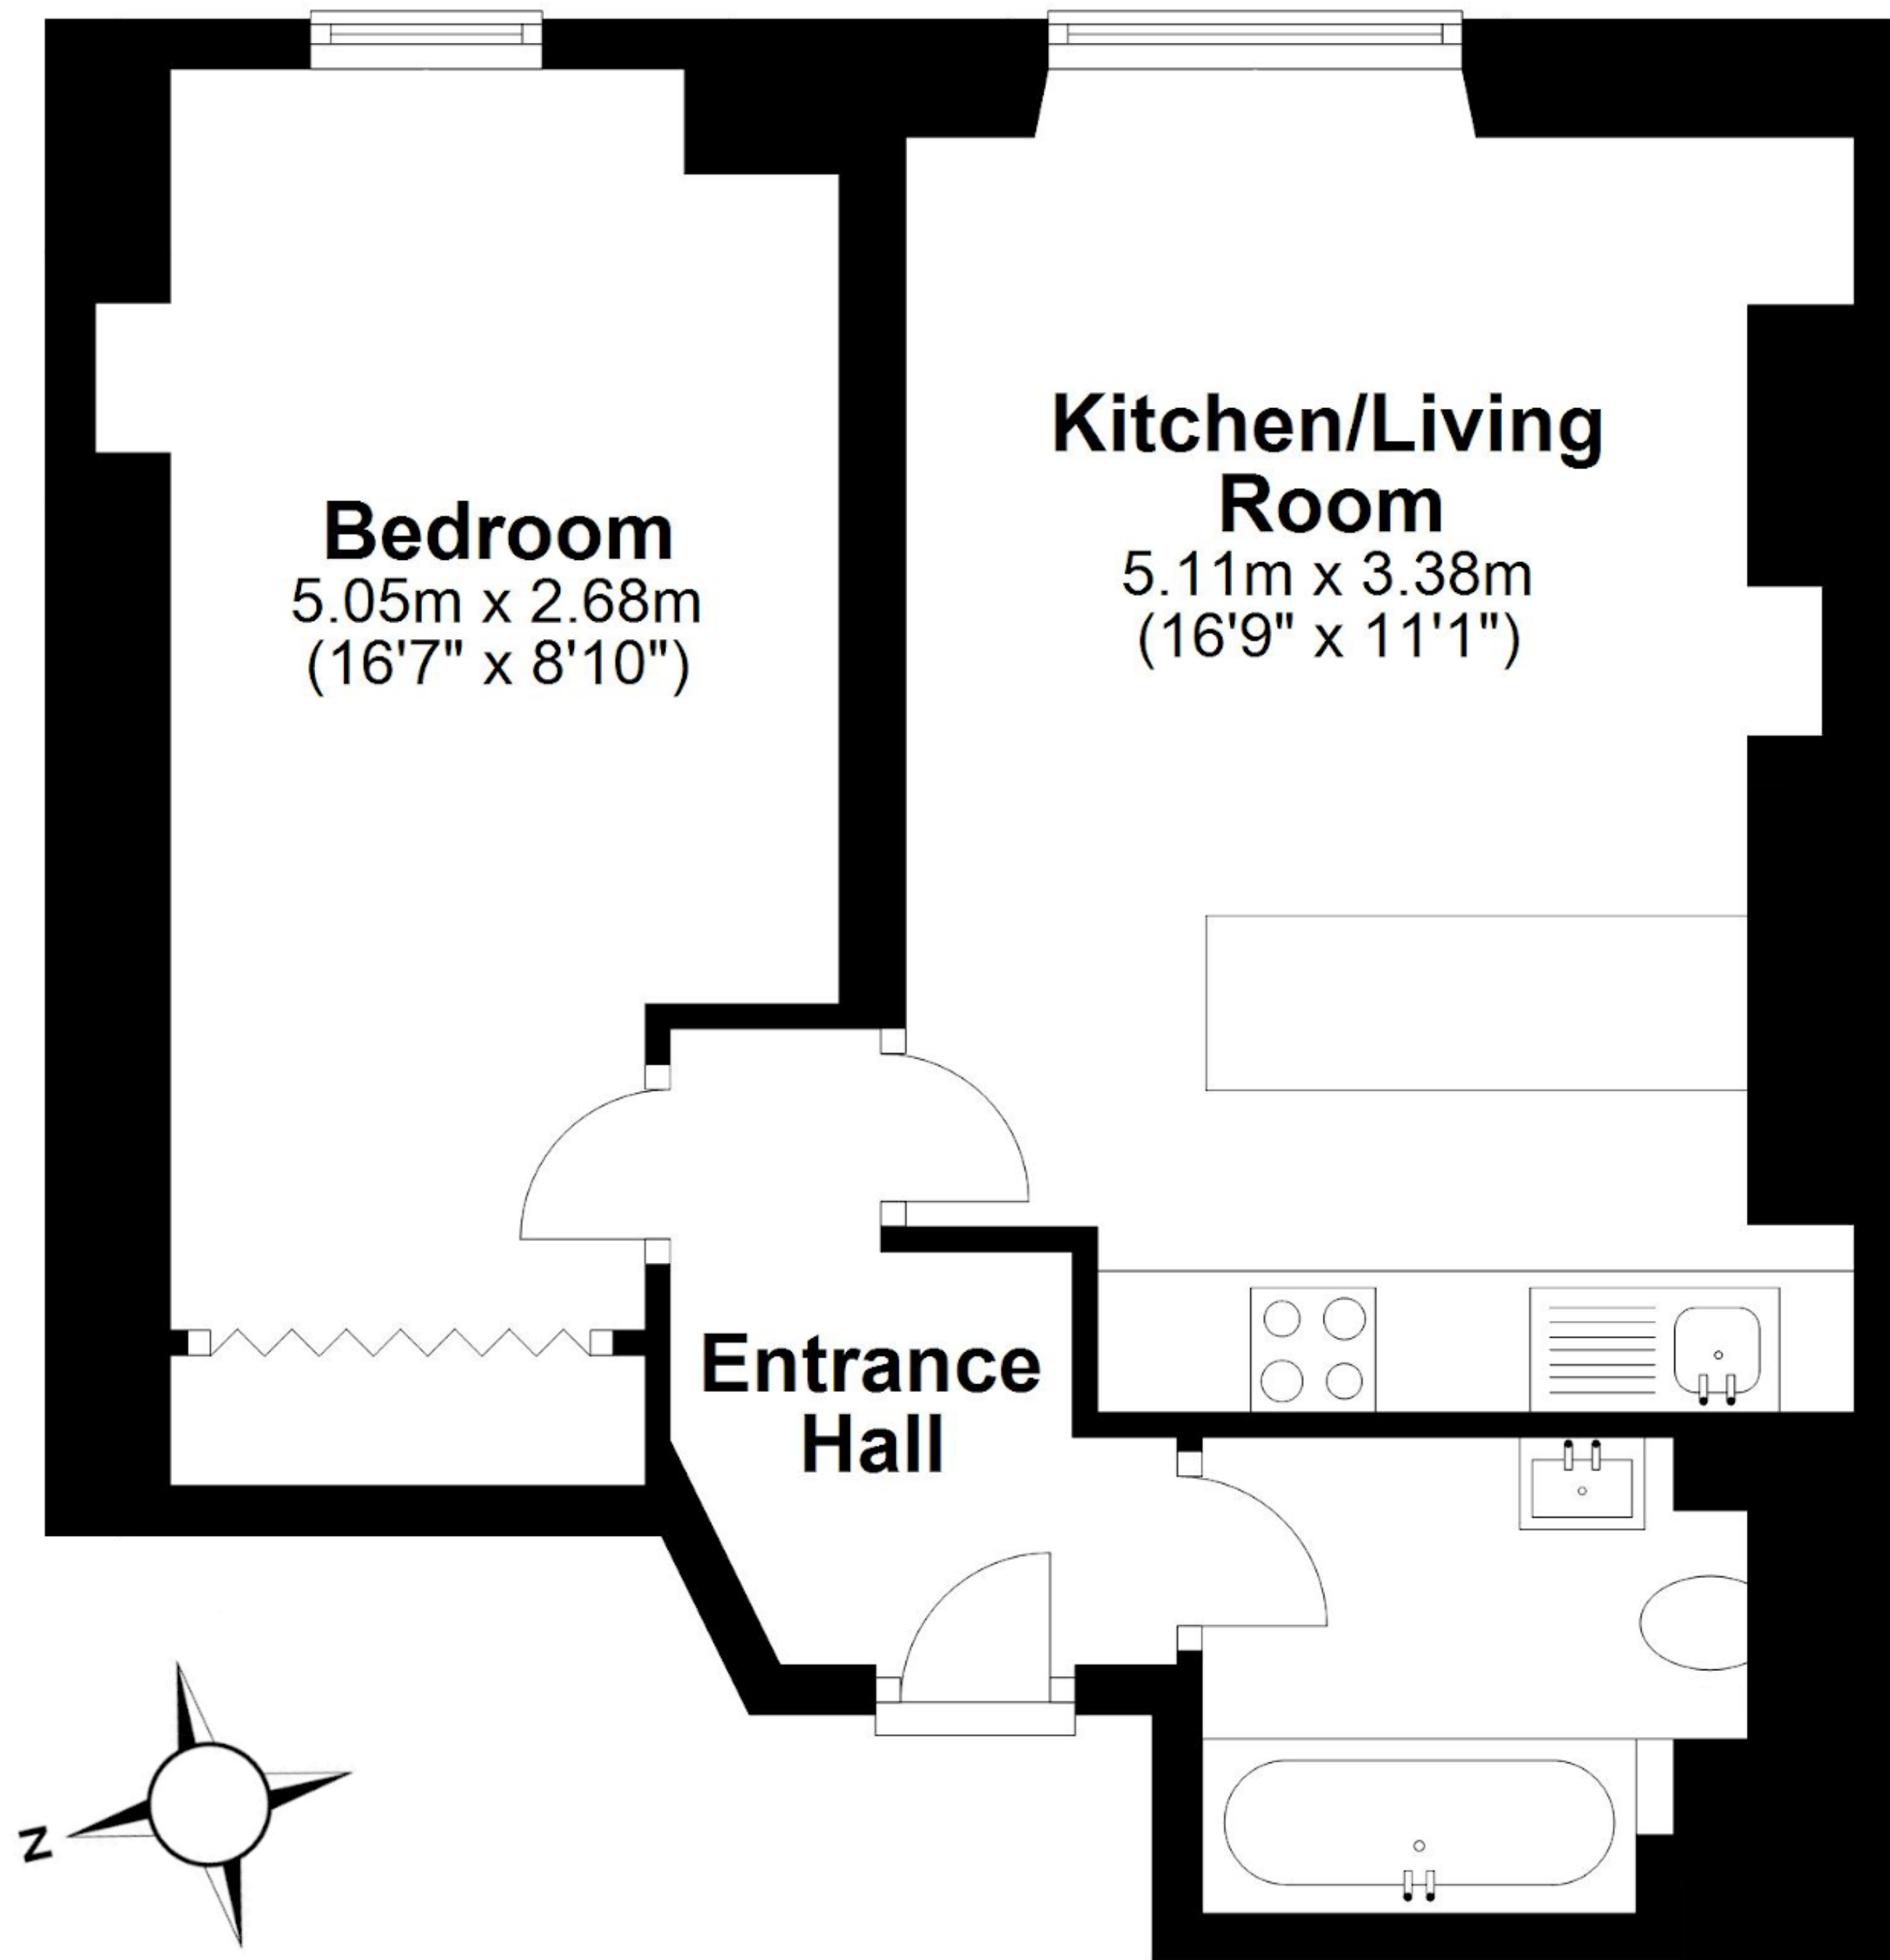

Top Floor

Approx. 39.4 sq. metres (423.7 sq. feet)

Total area: approx. 39.4 sq. metres (423.7 sq. feet)

Whilst every attempt has been made to ensure the accuracy of the floor plans contained here, measurements of doors, windows and rooms are approximate and no responsibility is taken by Reside Bath Limited for any error, omission or mis-statement. These plans are for representation purposes only as defined by RICS Code of Measuring Practice and should be used as such by any prospective Tenant. © Copyright Reside Bath Limited 2023. Any copying, reproduction or unauthorised use of this floor plan is strictly prohibited.

Plan produced using PlanUp.

Top Floor Flat, Norfolk Crescent, Bath, BA1