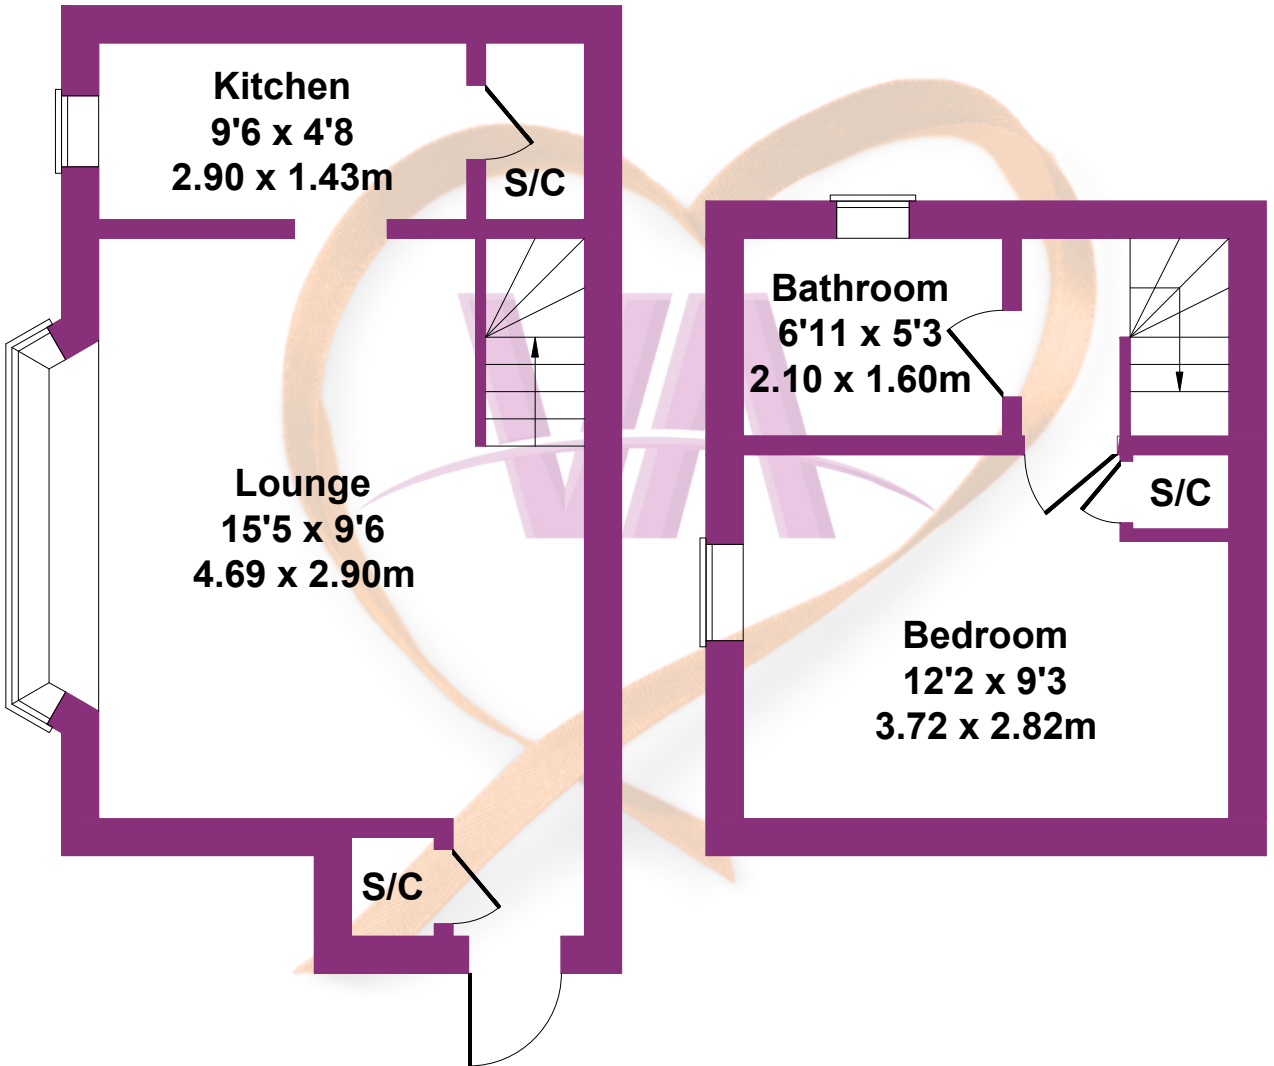

40 Somersby Close

Approximate Gross Internal Area
495 sq ft - 46 sq m

GROUND FLOOR

FIRST FLOOR

Not to Scale. Produced by VA Property Sales & Lettings 2026
For Illustrative Purposes Only.