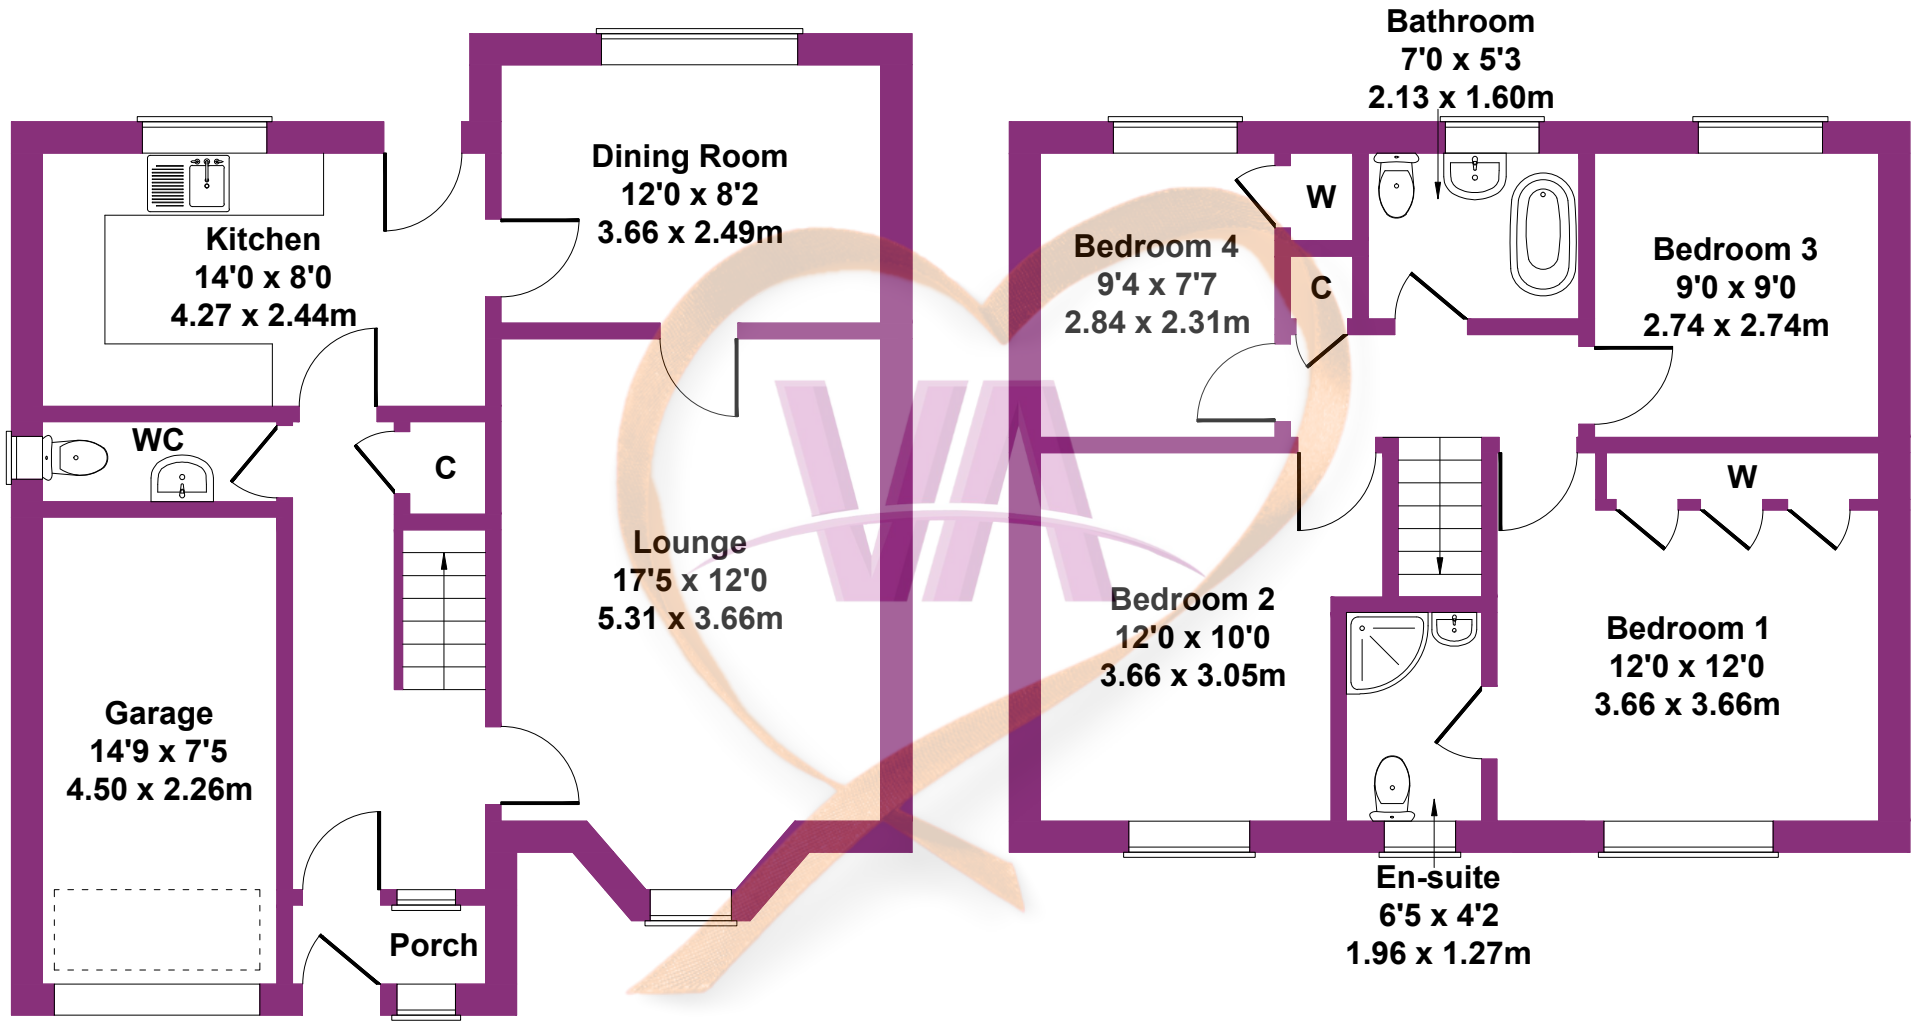

63 Whitehaven

Approximate Gross Internal Area
1238 sq ft - 115 sq m

GROUND FLOOR

FIRST FLOOR

Not to Scale. Produced by The Plan Portal 2025
For Illustrative Purposes Only.