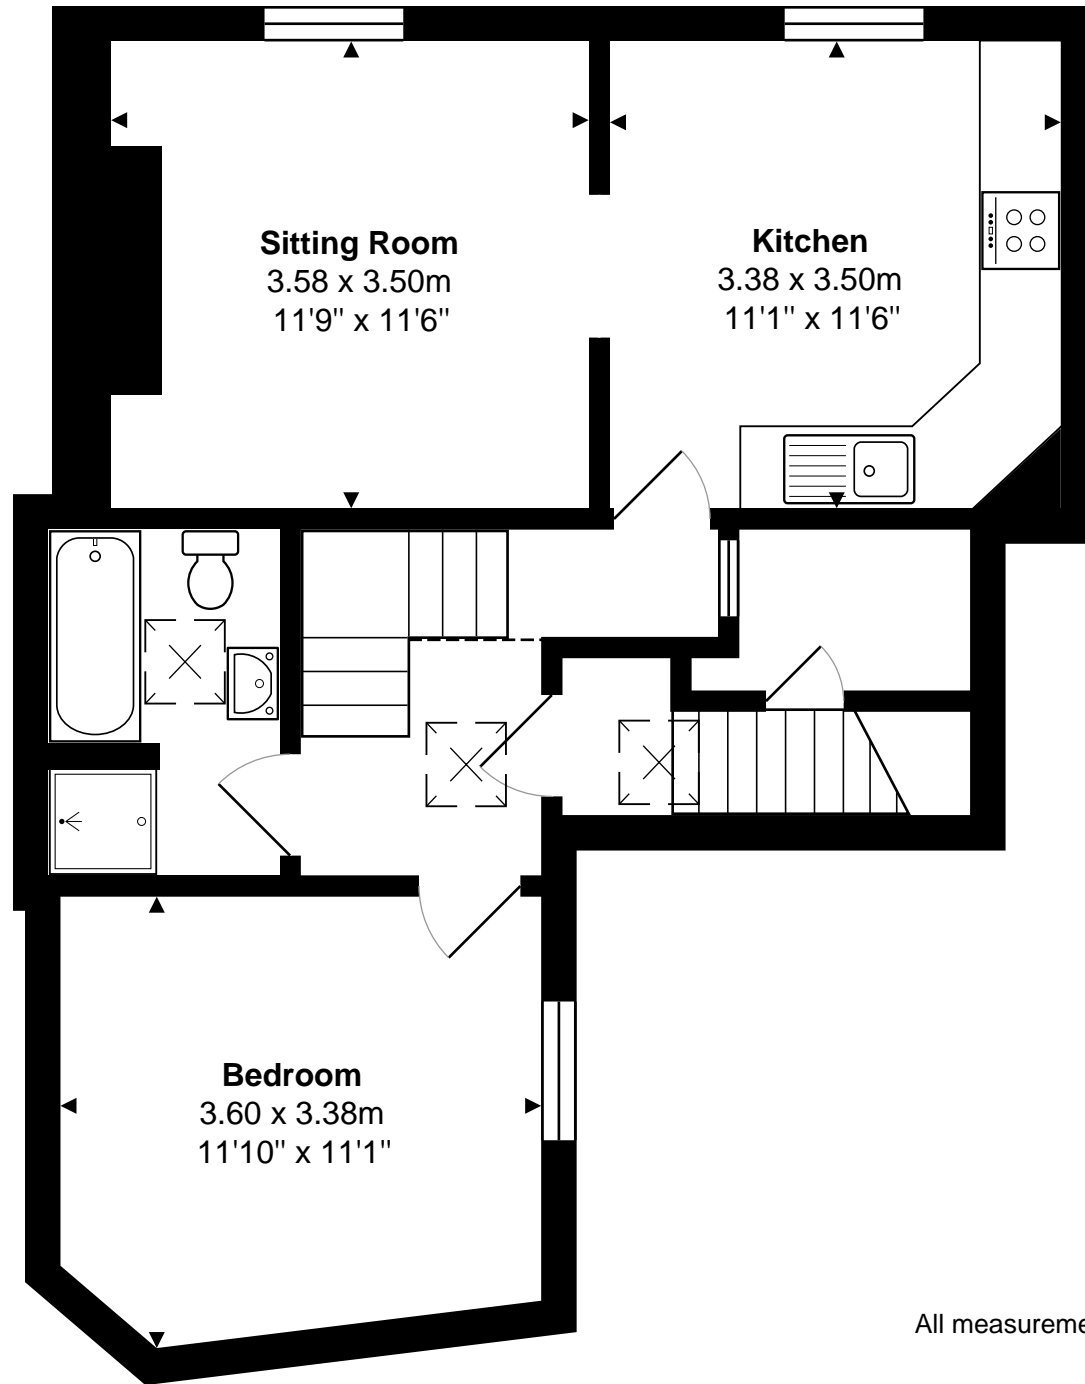

Garden Flat, 25 Monmouth Street, Bath

Total Area: 64.5 m² ... 694 ft²

All measurements are approximate and for display purposes only