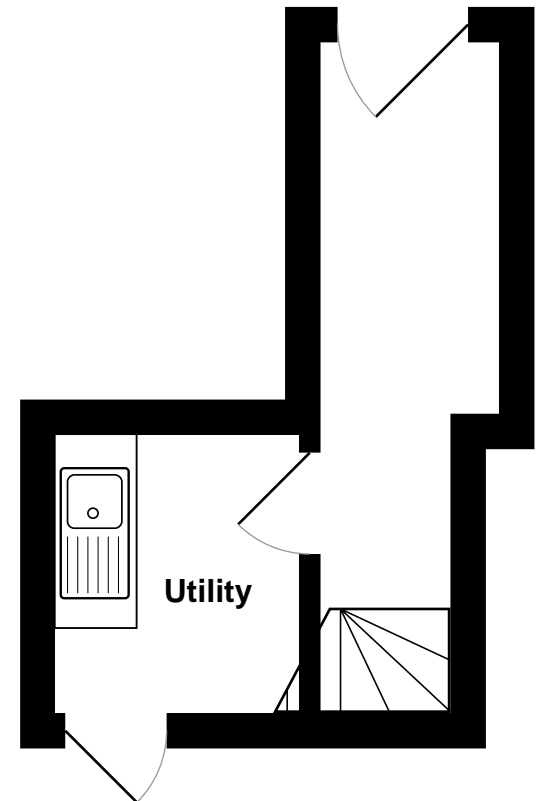

Garden Flat, 25 Monmouth Street, Bath

Total Area: 64.5 m² ... 694 ft²

All measurements are approximate and for display purposes only