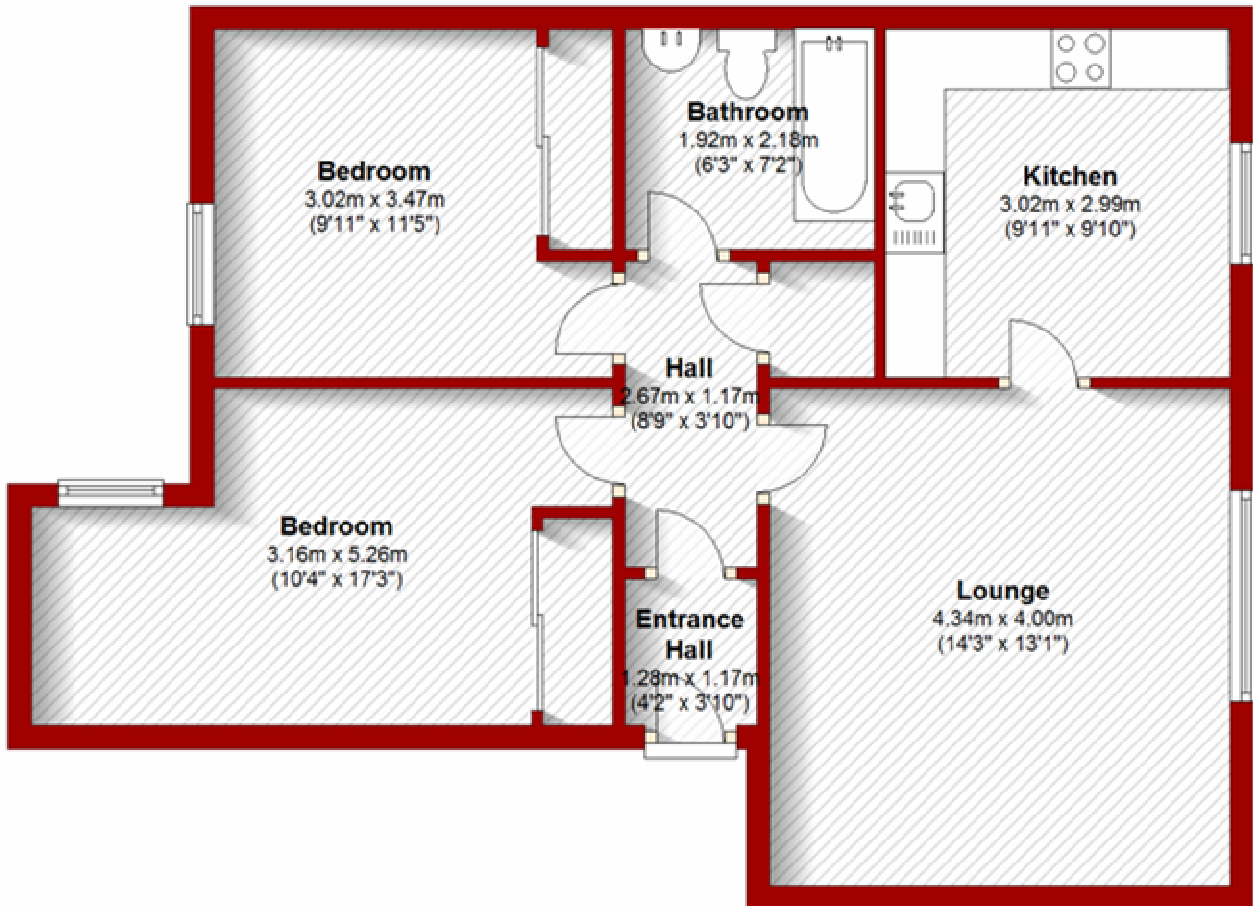

22a Claremont Place
Aberdeen

Ground Floor

Approx. 59.3 sq. metres (638.6 sq. feet)

Total area: approx. 59.3 sq. metres (638.6 sq. feet)

The above particulars are for guidance only, no liability for any errors or omissions will be accepted by Aberdeen Property Leasing Ltd.