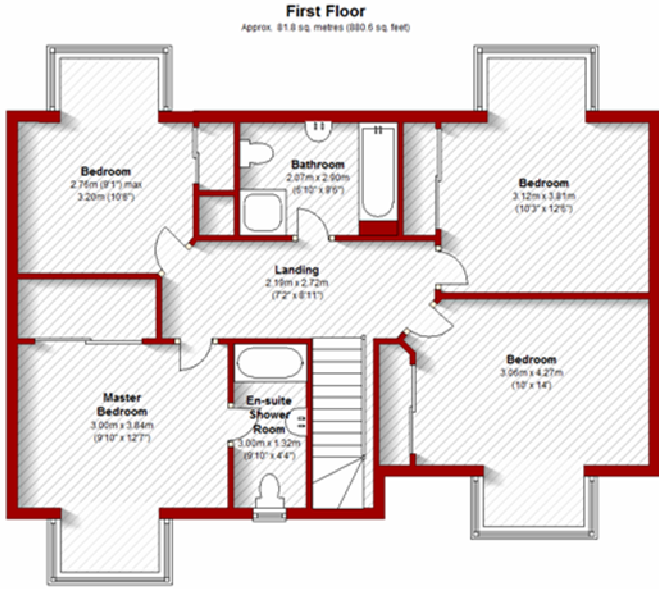

105 Derbeth Grange
 Kingswells
 Aberdeen

Total area: approx. 200.0 sq. metres (2153.1 sq. feet)

The above particulars are for guidance only, no liability for any errors or omissions will be accepted by Aberdeen Property Leasing Ltd.