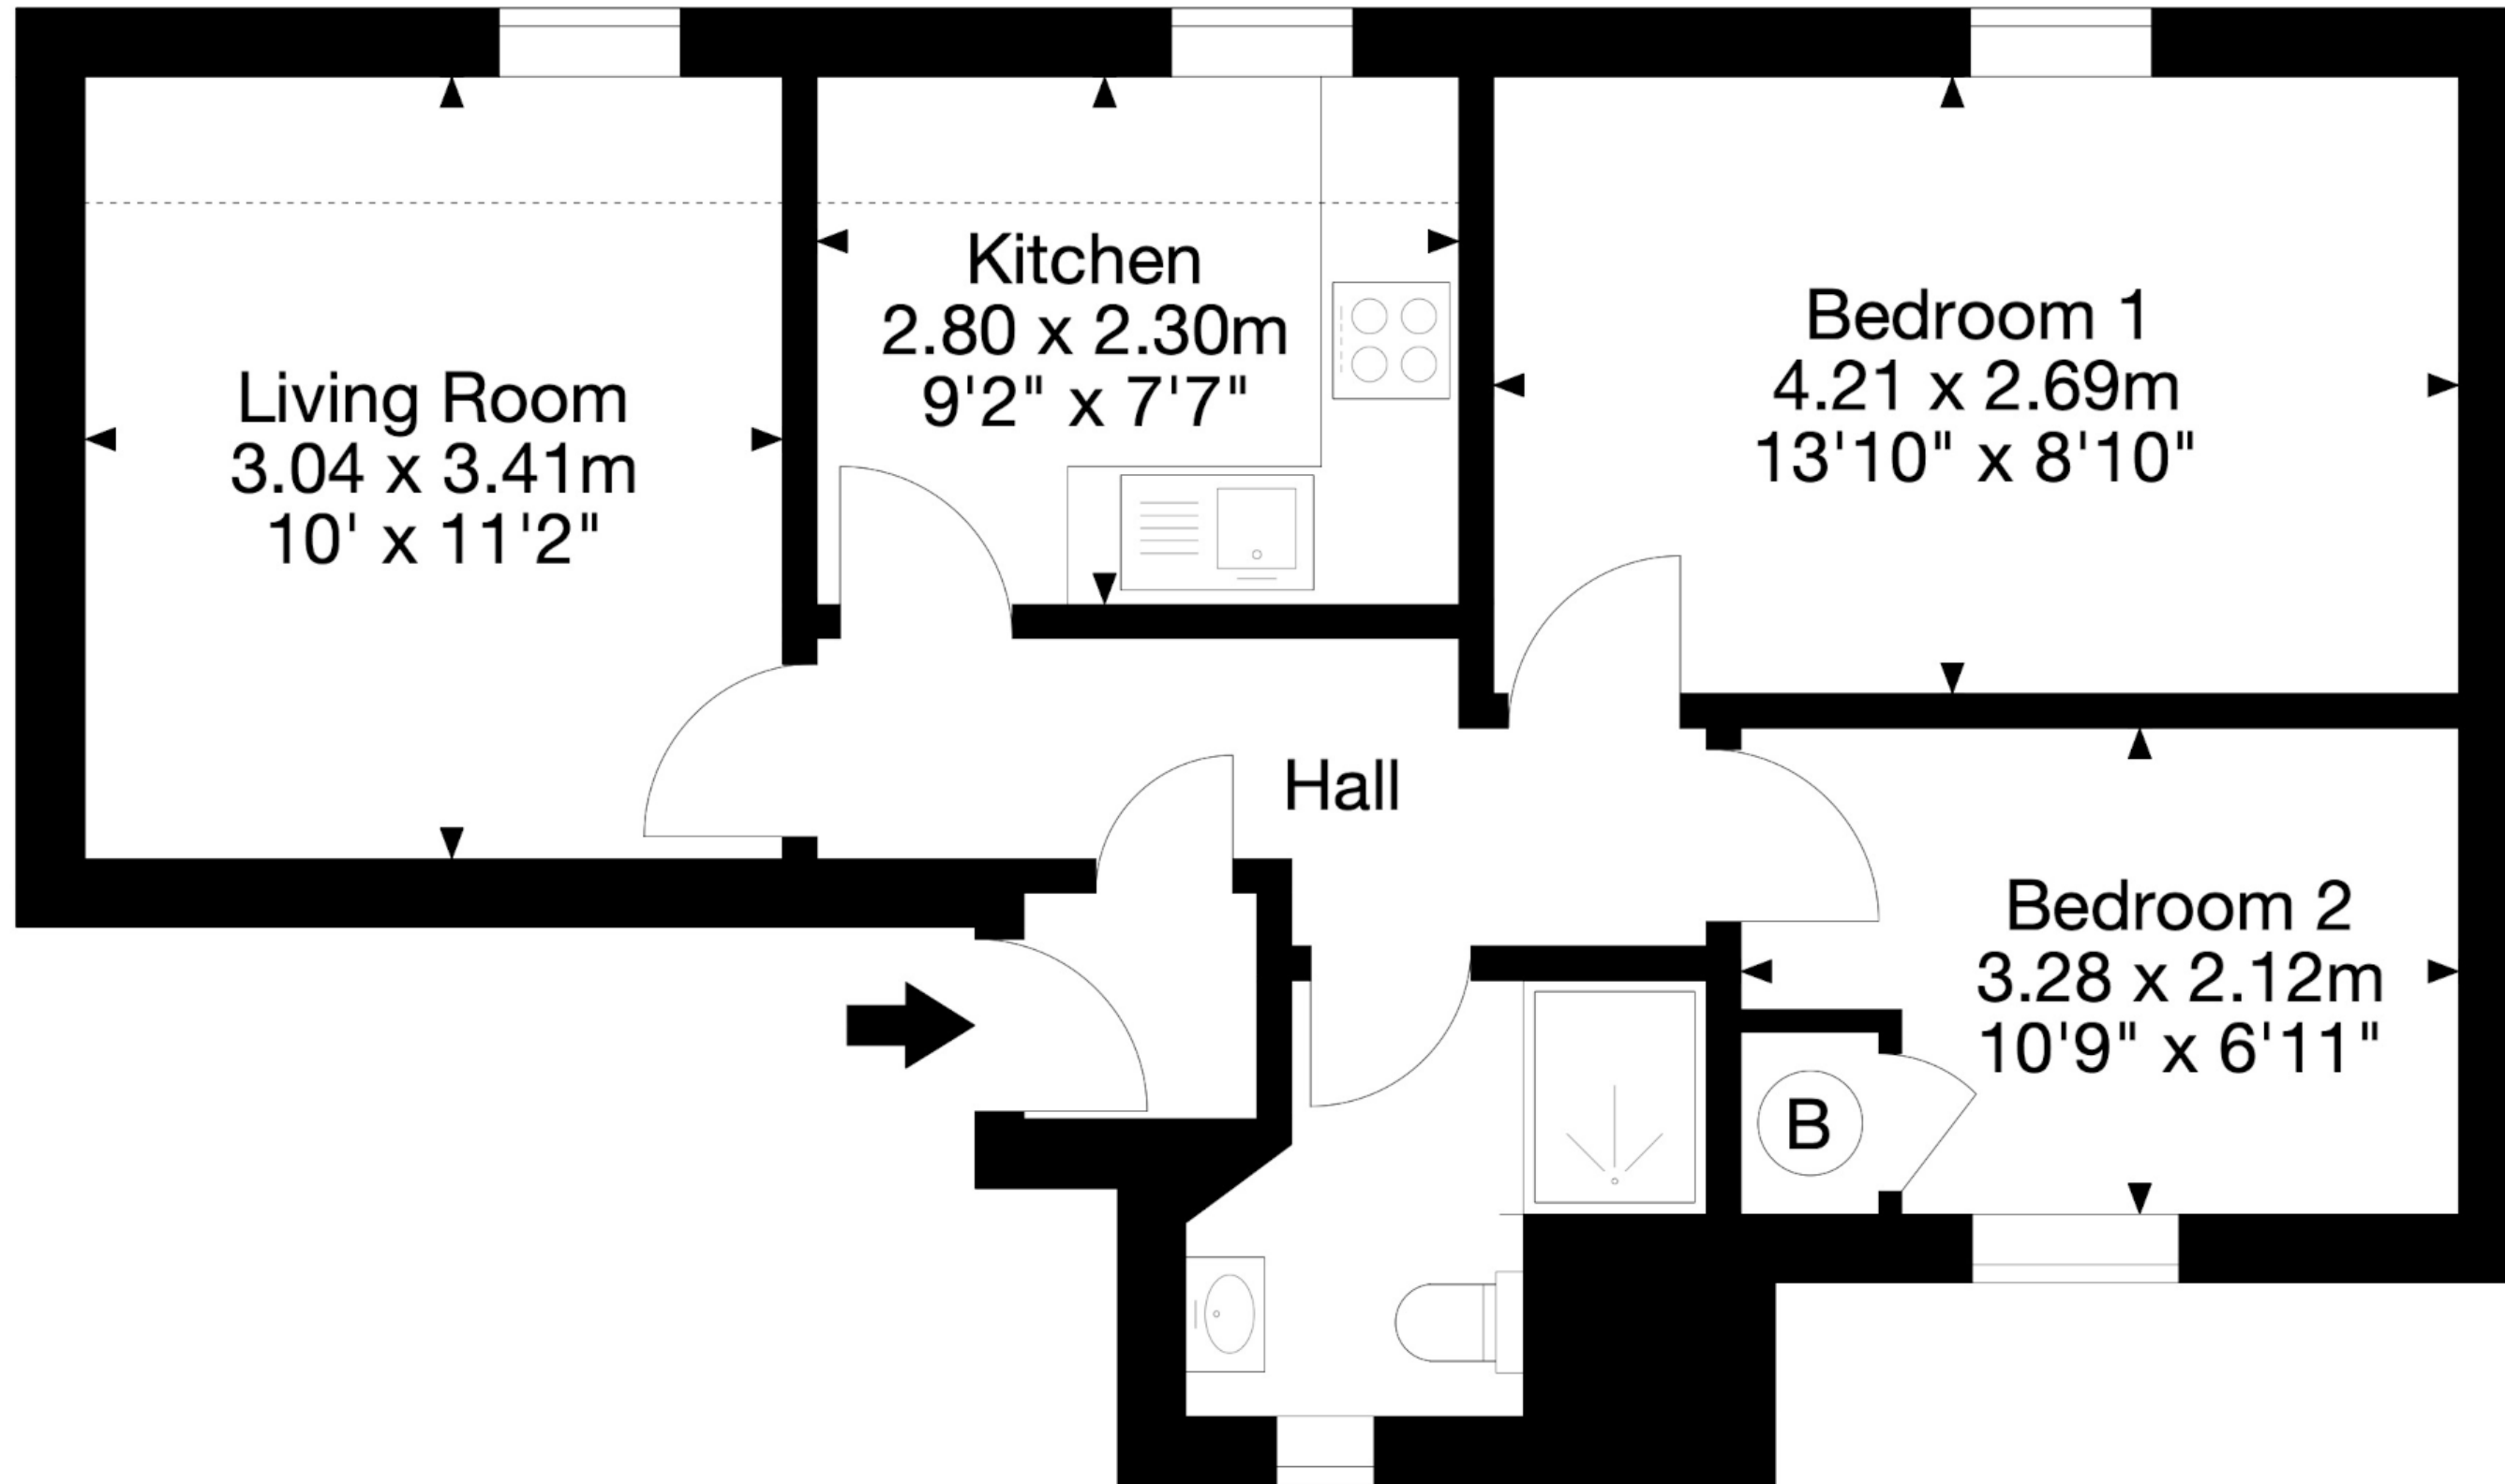

Flat 10, 17 Walcot Parade, Bath  
Gross Internal Area (Approx.)  
Total Area = 46 sq m / 495 sq ft

Fourth Floor