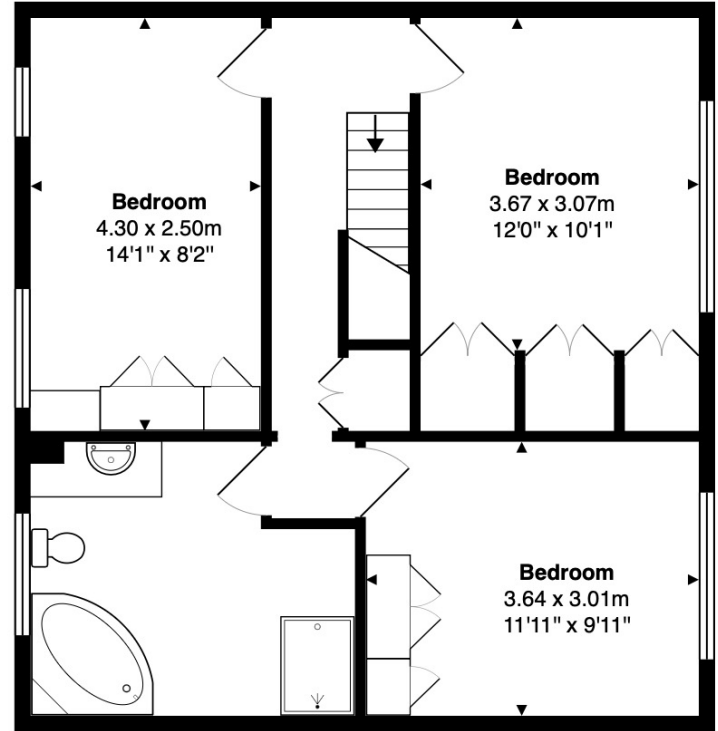

Approx. Floor
Area 764 Sq.Ft.
(71 Sq.M)

Approx. Floor
Area 611 Sq.Ft.
(57 Sq.M)

The approximate total area for the elements of the property represented on the floorplan is 128SqM (1375 Sq.Ft)

Newton Way, Benson, Wallingford, Oxfordshire, OX10 6NS