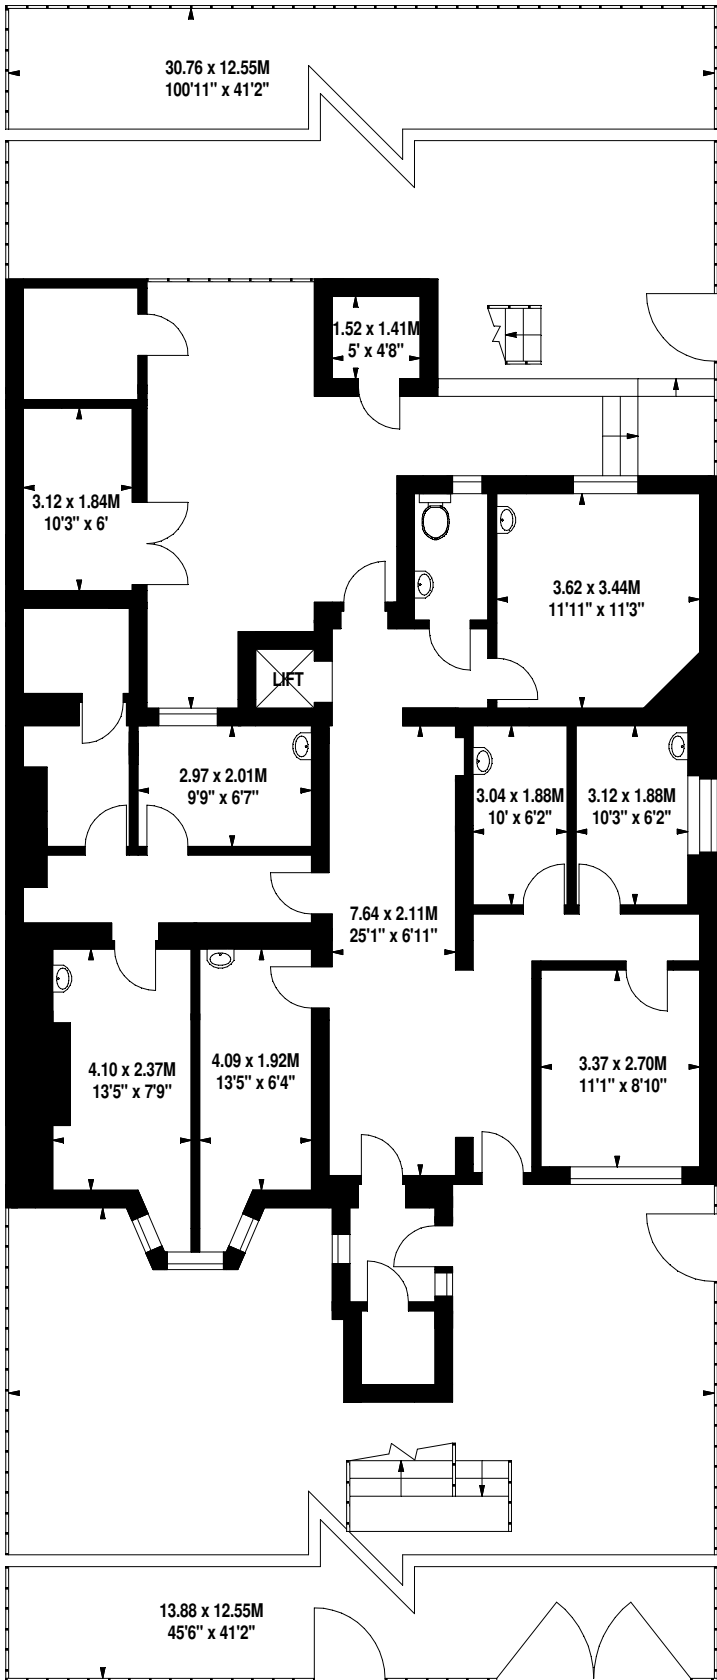

# Maida Vale, W9

Approximate Gross Internal Area 316 sq m / 3401 sq ft

**Ground Floor**

**First Floor**

**Raised Ground Floor**