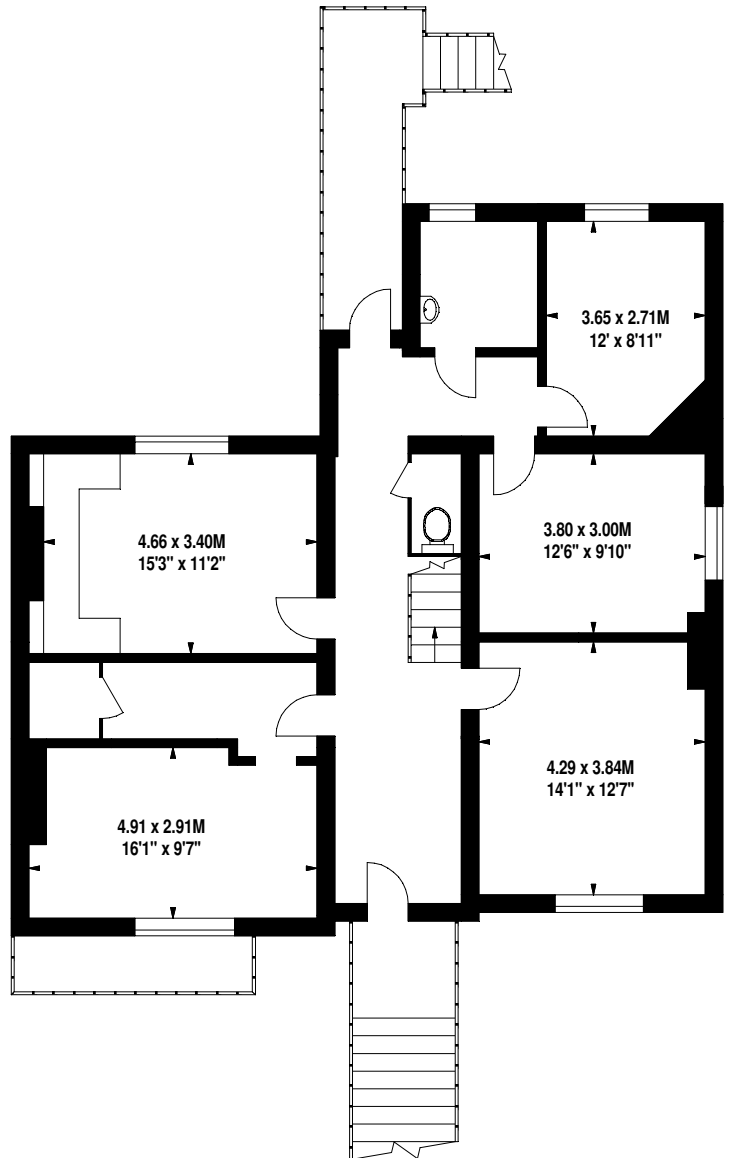

# Maida Vale, W9

Approximate Gross Internal Area 316 sq m / 3401 sq ft

**Ground Floor**

**First Floor**

**Raised Ground Floor**