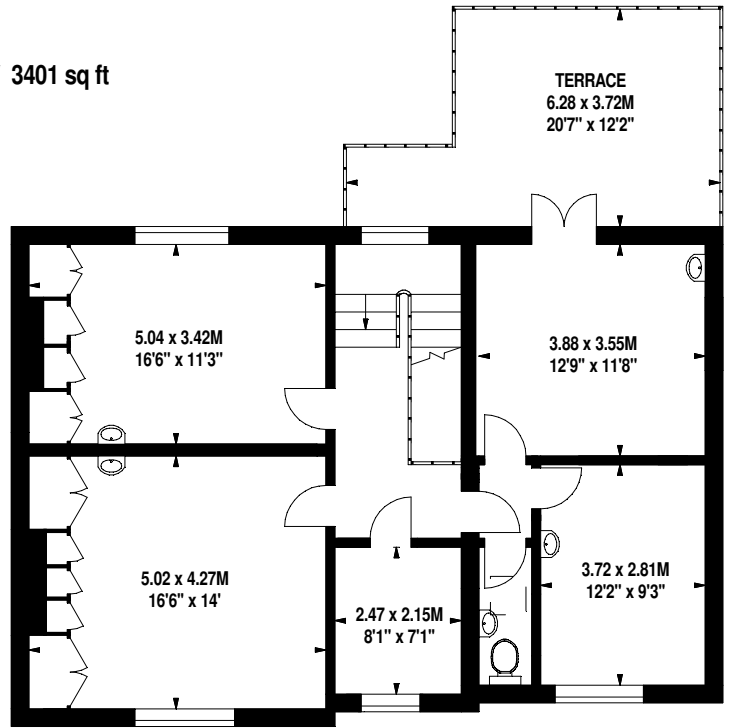

# Maida Vale, W9

Approximate Gross Internal Area 316 sq m / 3401 sq ft

**Ground Floor**

**First Floor**

**Raised Ground Floor**