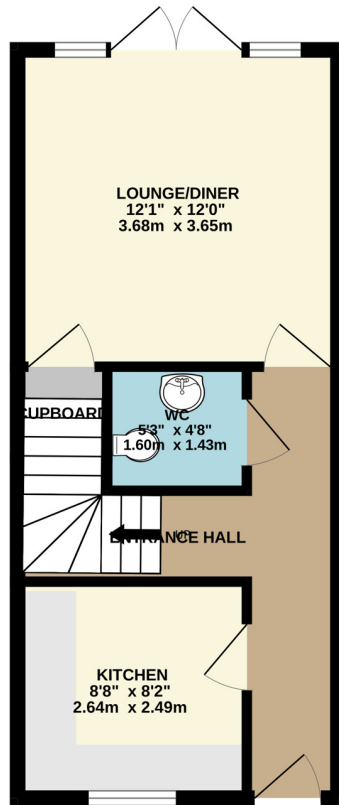

GROUND FLOOR
342 sq.ft. (31.7 sq.m.) approx.

1ST FLOOR
339 sq.ft. (31.5 sq.m.) approx.

TOTAL FLOOR AREA : 681 sq.ft. (63.3 sq.m.) approx.

Whilst every attempt has been made to ensure the accuracy of the floorplan contained here, measurements of doors, windows, rooms and any other items are approximate and no responsibility is taken for any error, omission or mis-statement. This plan is for illustrative purposes only and should be used as such by any prospective purchaser. The services, systems and appliances shown have not been tested and no guarantee as to their operability or efficiency can be given.