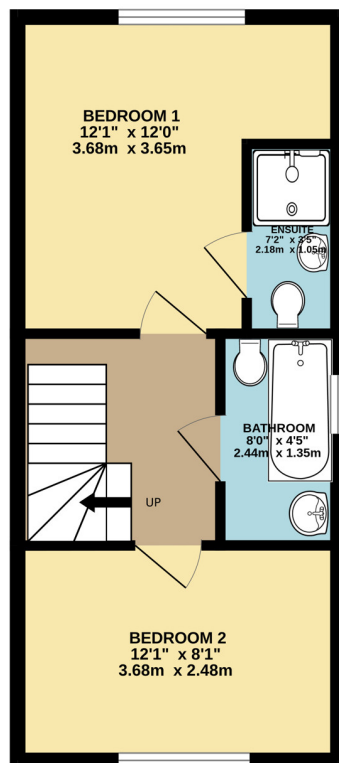

GROUND FLOOR
342 sq.ft. (31.7 sq.m.) approx.

1ST FLOOR
339 sq.ft. (31.5 sq.m.) approx.

TOTAL FLOOR AREA : 681 sq.ft. (63.3 sq.m.) approx.

Whilst every attempt has been made to ensure the accuracy of the floorplan contained here, measurements of doors, windows, rooms and any other items are approximate and no responsibility is taken for any error, omission or mis-statement. This plan is for illustrative purposes only and should be used as such by any prospective purchaser. The services, systems and appliances shown have not been tested and no guarantee as to their operability or efficiency can be given.