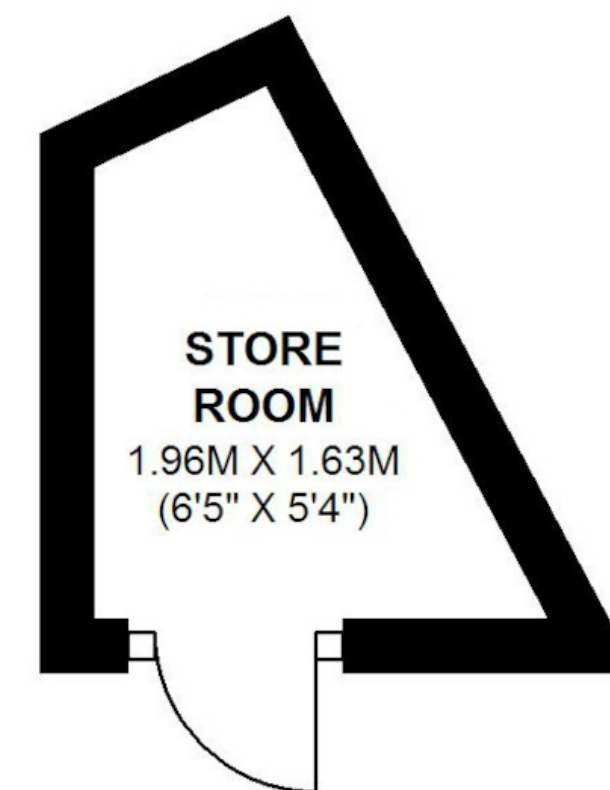

# TOP FLOOR

APPROX. 48.5 SQ. METRES (522.5 SQ. FEET)

TOTAL AREA: APPROX. 48.5 SQ. METRES (522.5 SQ. FEET)

Whilst every attempt has been made to ensure the accuracy of the floor plans contained here, measurements of doors, windows and rooms are approximate and no responsibility is taken by Reside Bath Limited for any error, omission or mis-statement. These plans are for representation purposes only as defined by RICS Code of Measuring Practice and should be used as such by any prospective Tenant. © Copyright Reside Bath Limited 2014. Any copying, reproduction or unauthorised use of this floor plan is strictly prohibited.  
Plan produced using PlanUp.

**TOP FLOOR FLAT, PORTLAND PLACE, BATH, BA1**