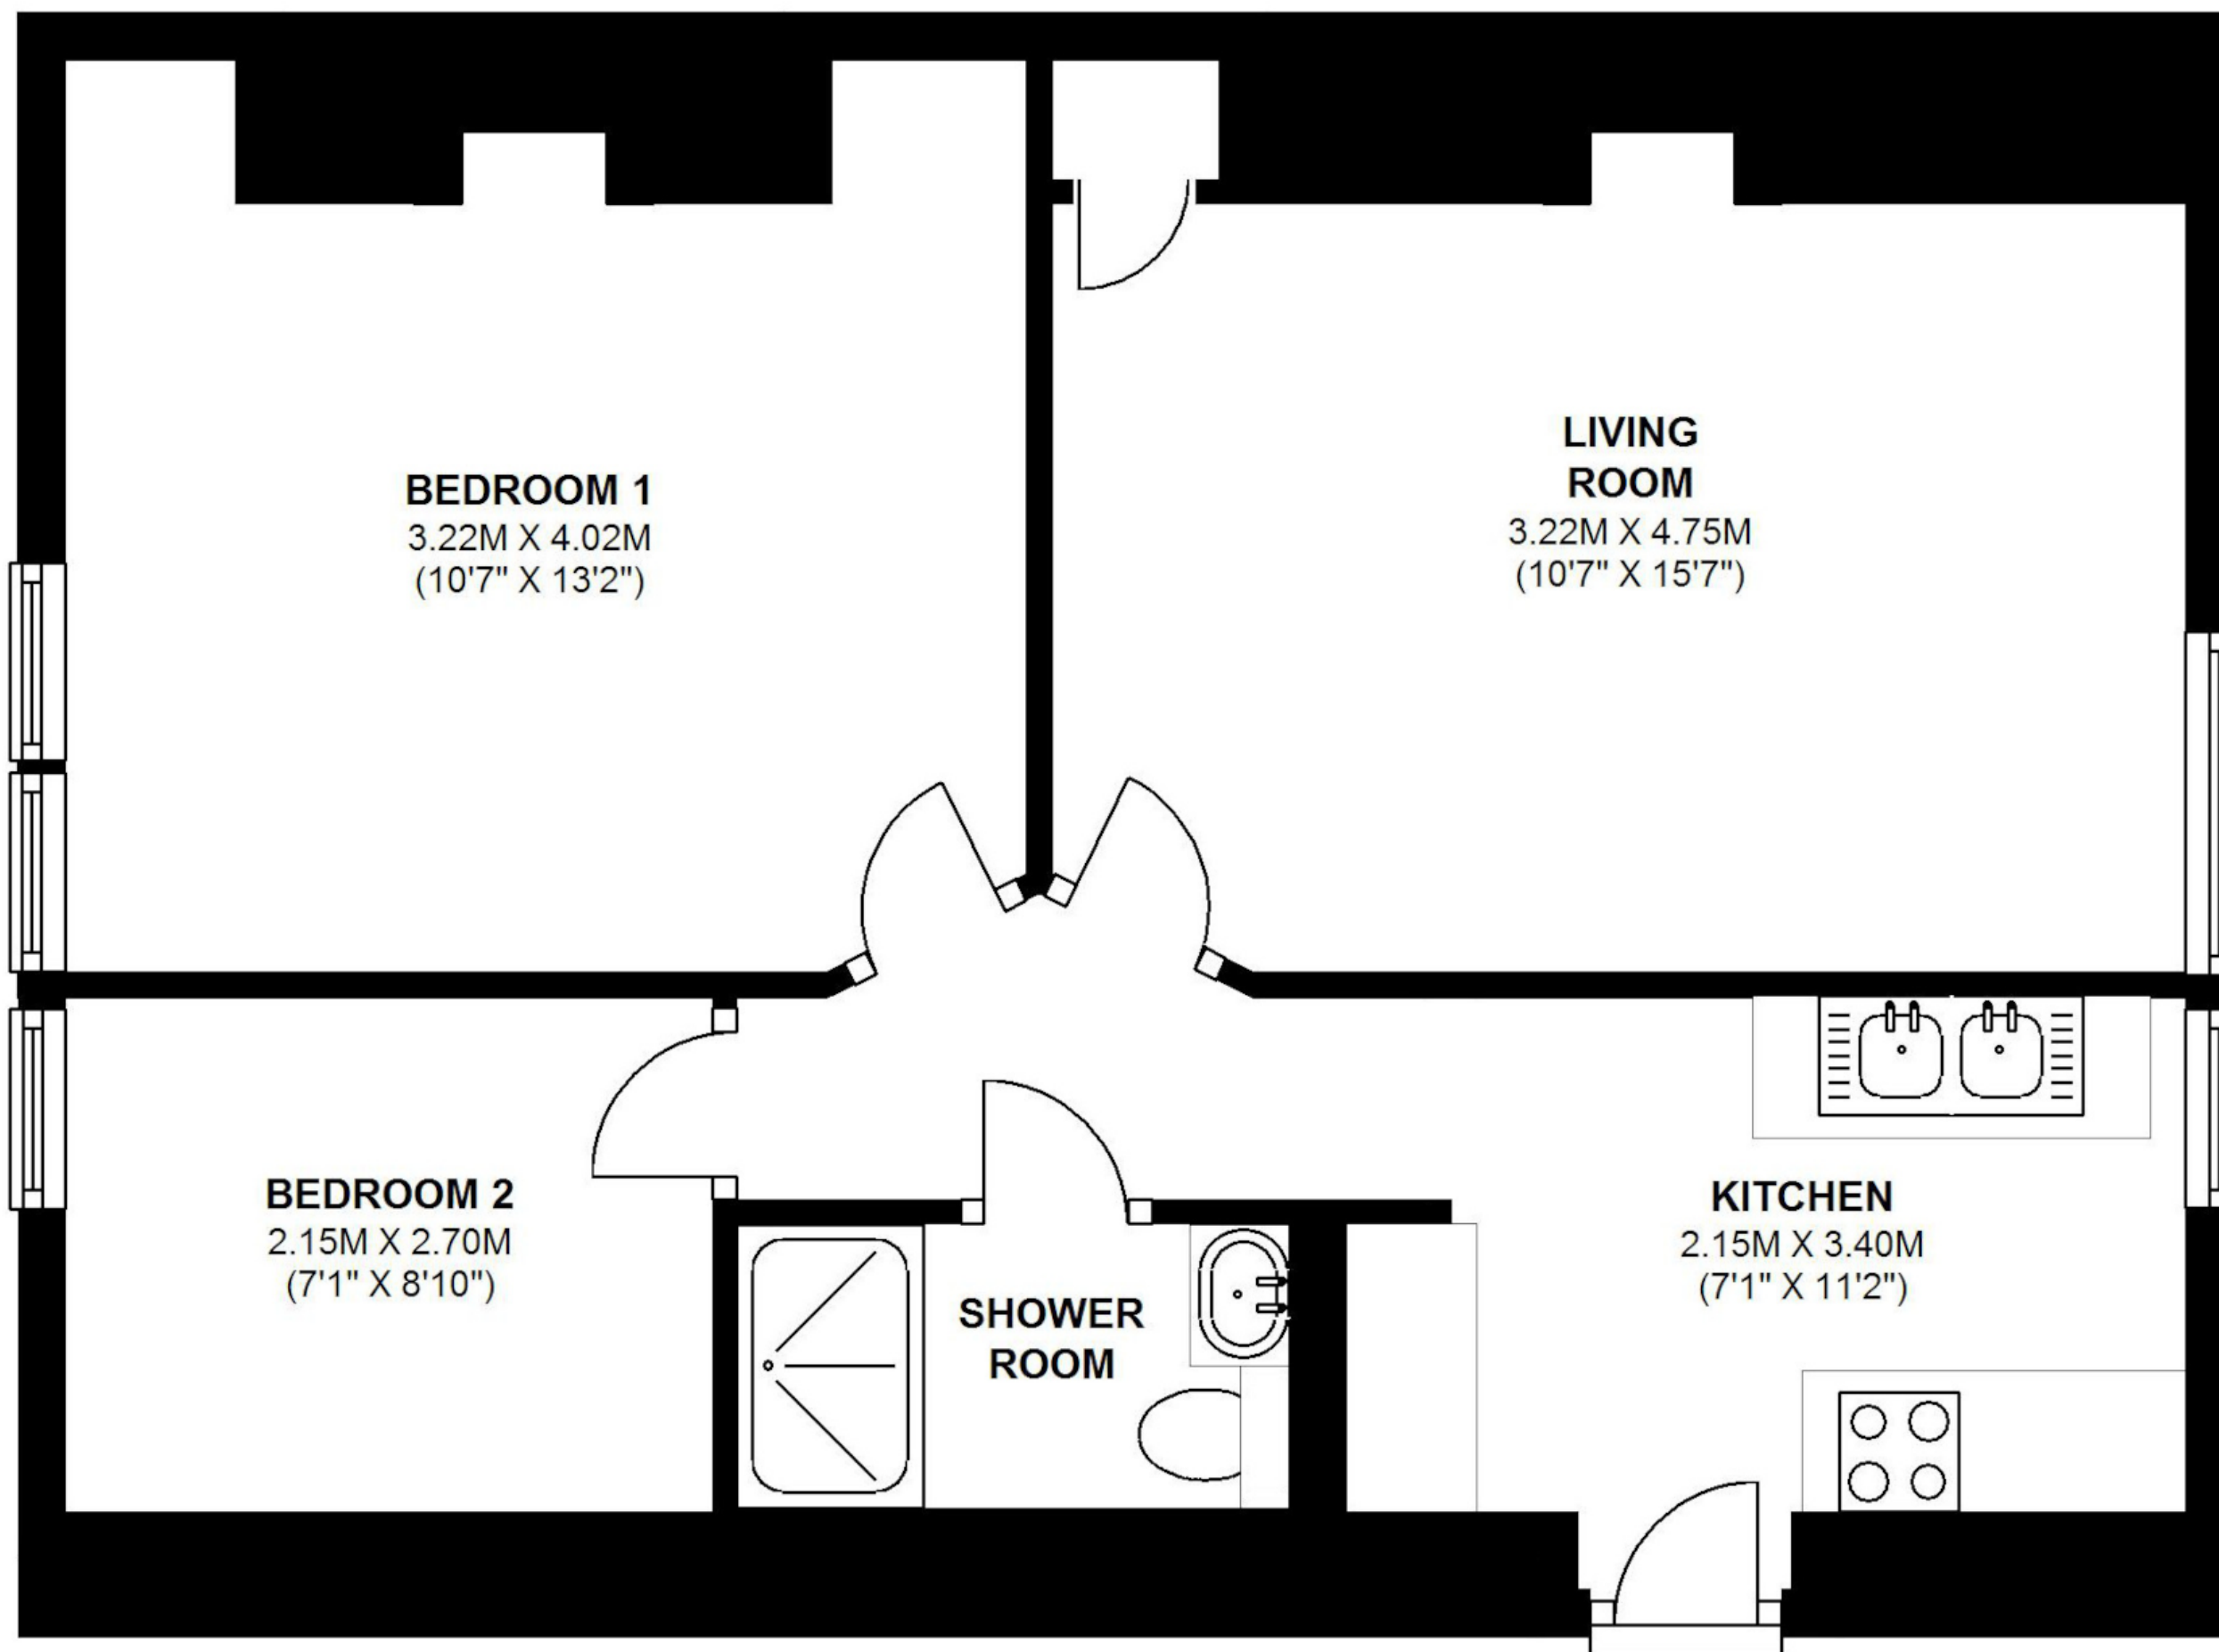

# TOP FLOOR

APPROX. 48.5 SQ. METRES (522.5 SQ. FEET)

TOTAL AREA: APPROX. 48.5 SQ. METRES (522.5 SQ. FEET)

Whilst every attempt has been made to ensure the accuracy of the floor plans contained here, measurements of doors, windows and rooms are approximate and no responsibility is taken by Reside Bath Limited for any error, omission or mis-statement. These plans are for representation purposes only as defined by RICS Code of Measuring Practice and should be used as such by any prospective Tenant. © Copyright Reside Bath Limited 2014. Any copying, reproduction or unauthorised use of this floor plan is strictly prohibited.  
Plan produced using PlanUp.

**TOP FLOOR FLAT, PORTLAND PLACE, BATH, BA1**