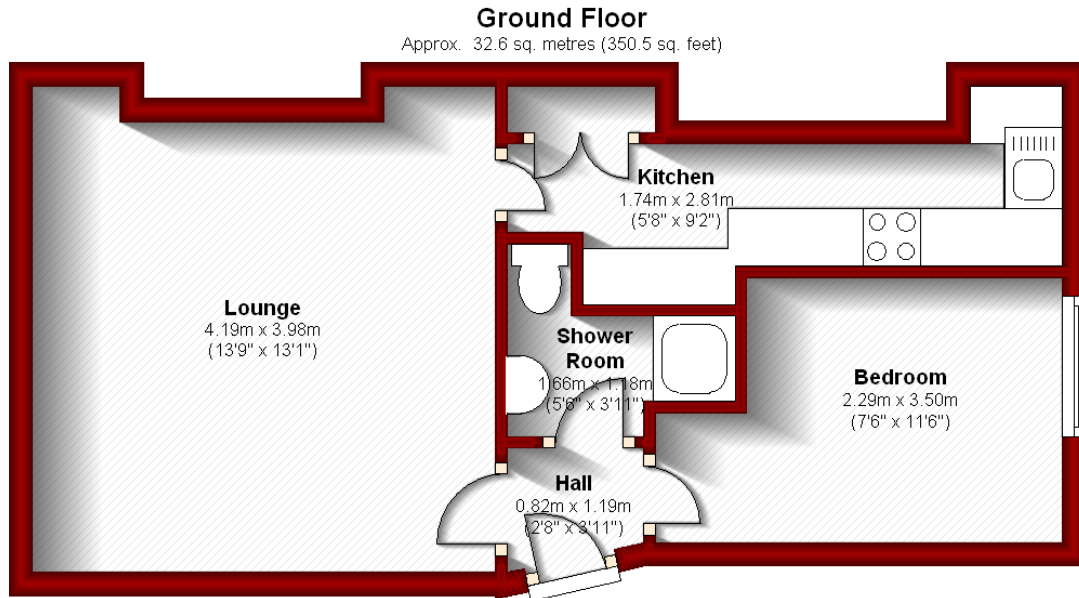

**8 Sunnybank Place
Ground Left
Aberdeen**

Total area: approx. 32.6 sq. metres (350.5 sq. feet)

The above particulars are for guidance only, no liability for any errors or omissions will be accepted by Aberdeen Property Leasing Ltd.