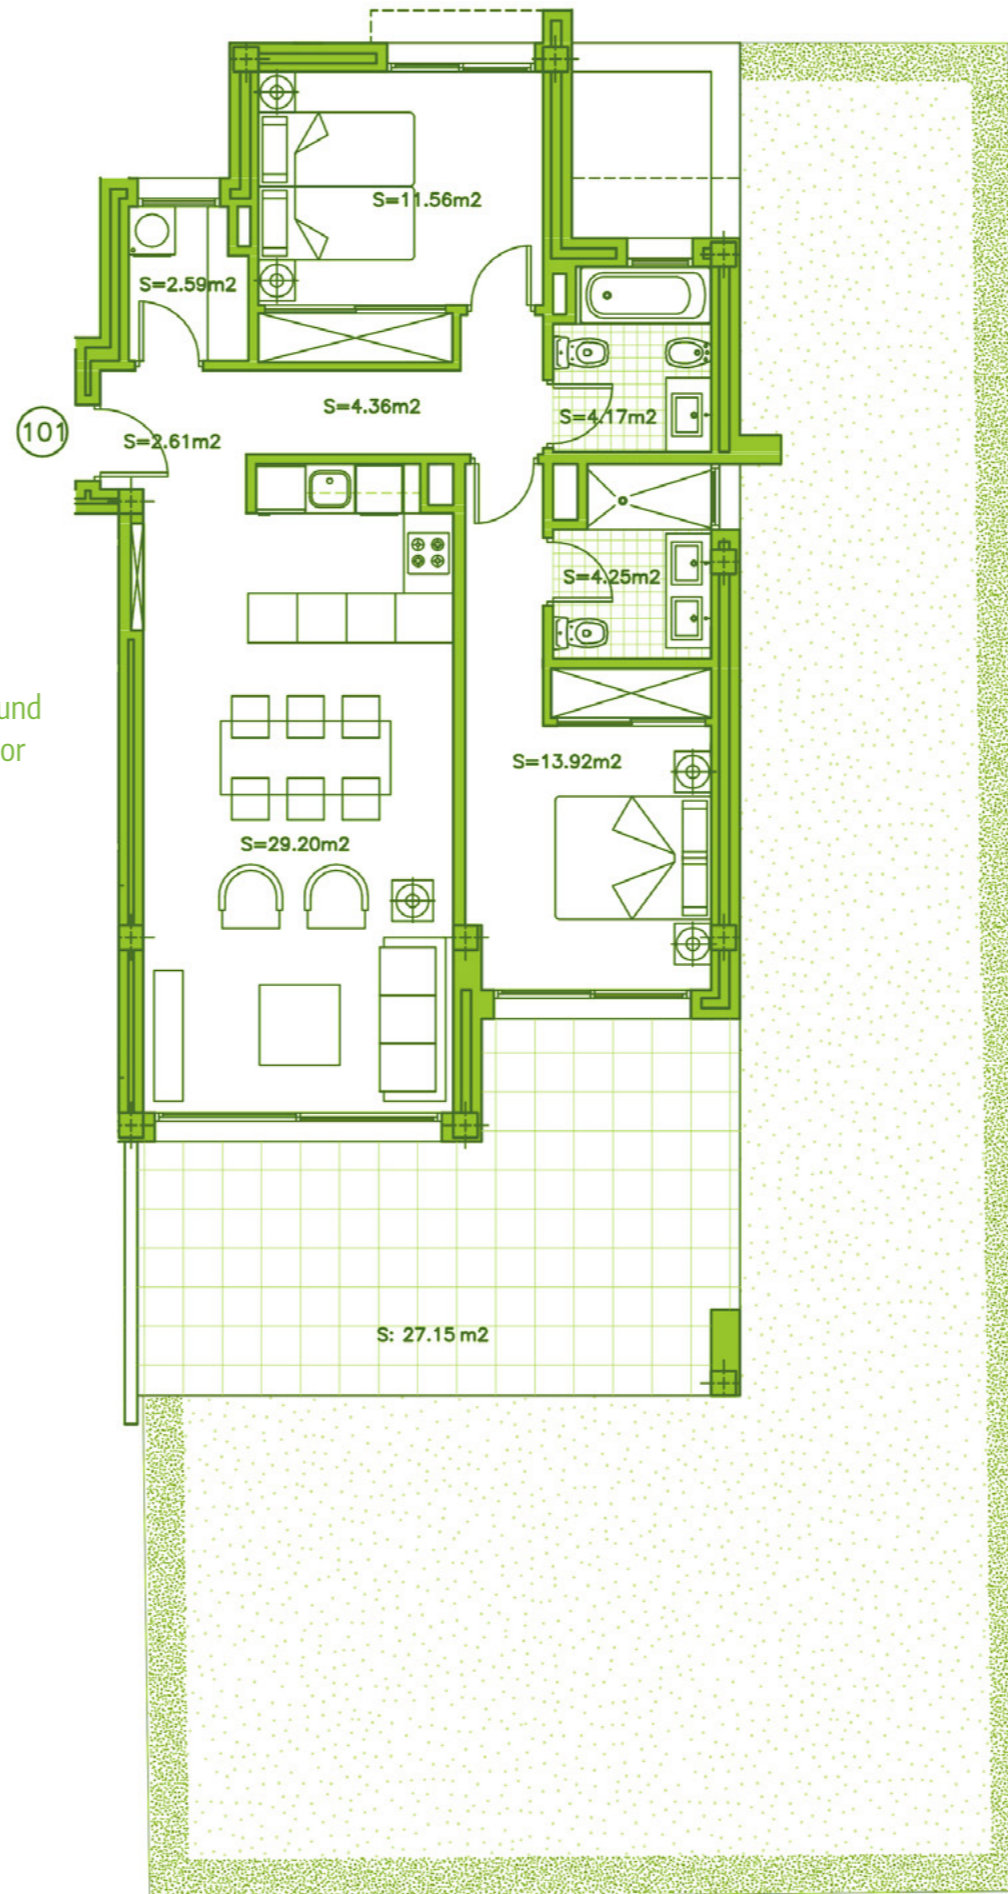

**APARTMENT 101**  
2 BEDROOMS + GARDEN  
BLOCK 1, GROUND FLOOR

Block 1

Ground floor

SECTOR URP-02 "MIRADOR DE ESTEPONA GOLF" ESTEPONA, MÁLAGA

**SURFACES**

Surface of constructed area + C.A.	98,23 m <sup>2</sup>
Surface of terrace area	27,15 m <sup>2</sup>
Surface of garden area	121,49 m <sup>2</sup>
<b>TOTAL SURFACE</b>	<b>246,87 m<sup>2</sup></b>
Surface of utilised area	72,66 m <sup>2</sup>

BAR SCALE