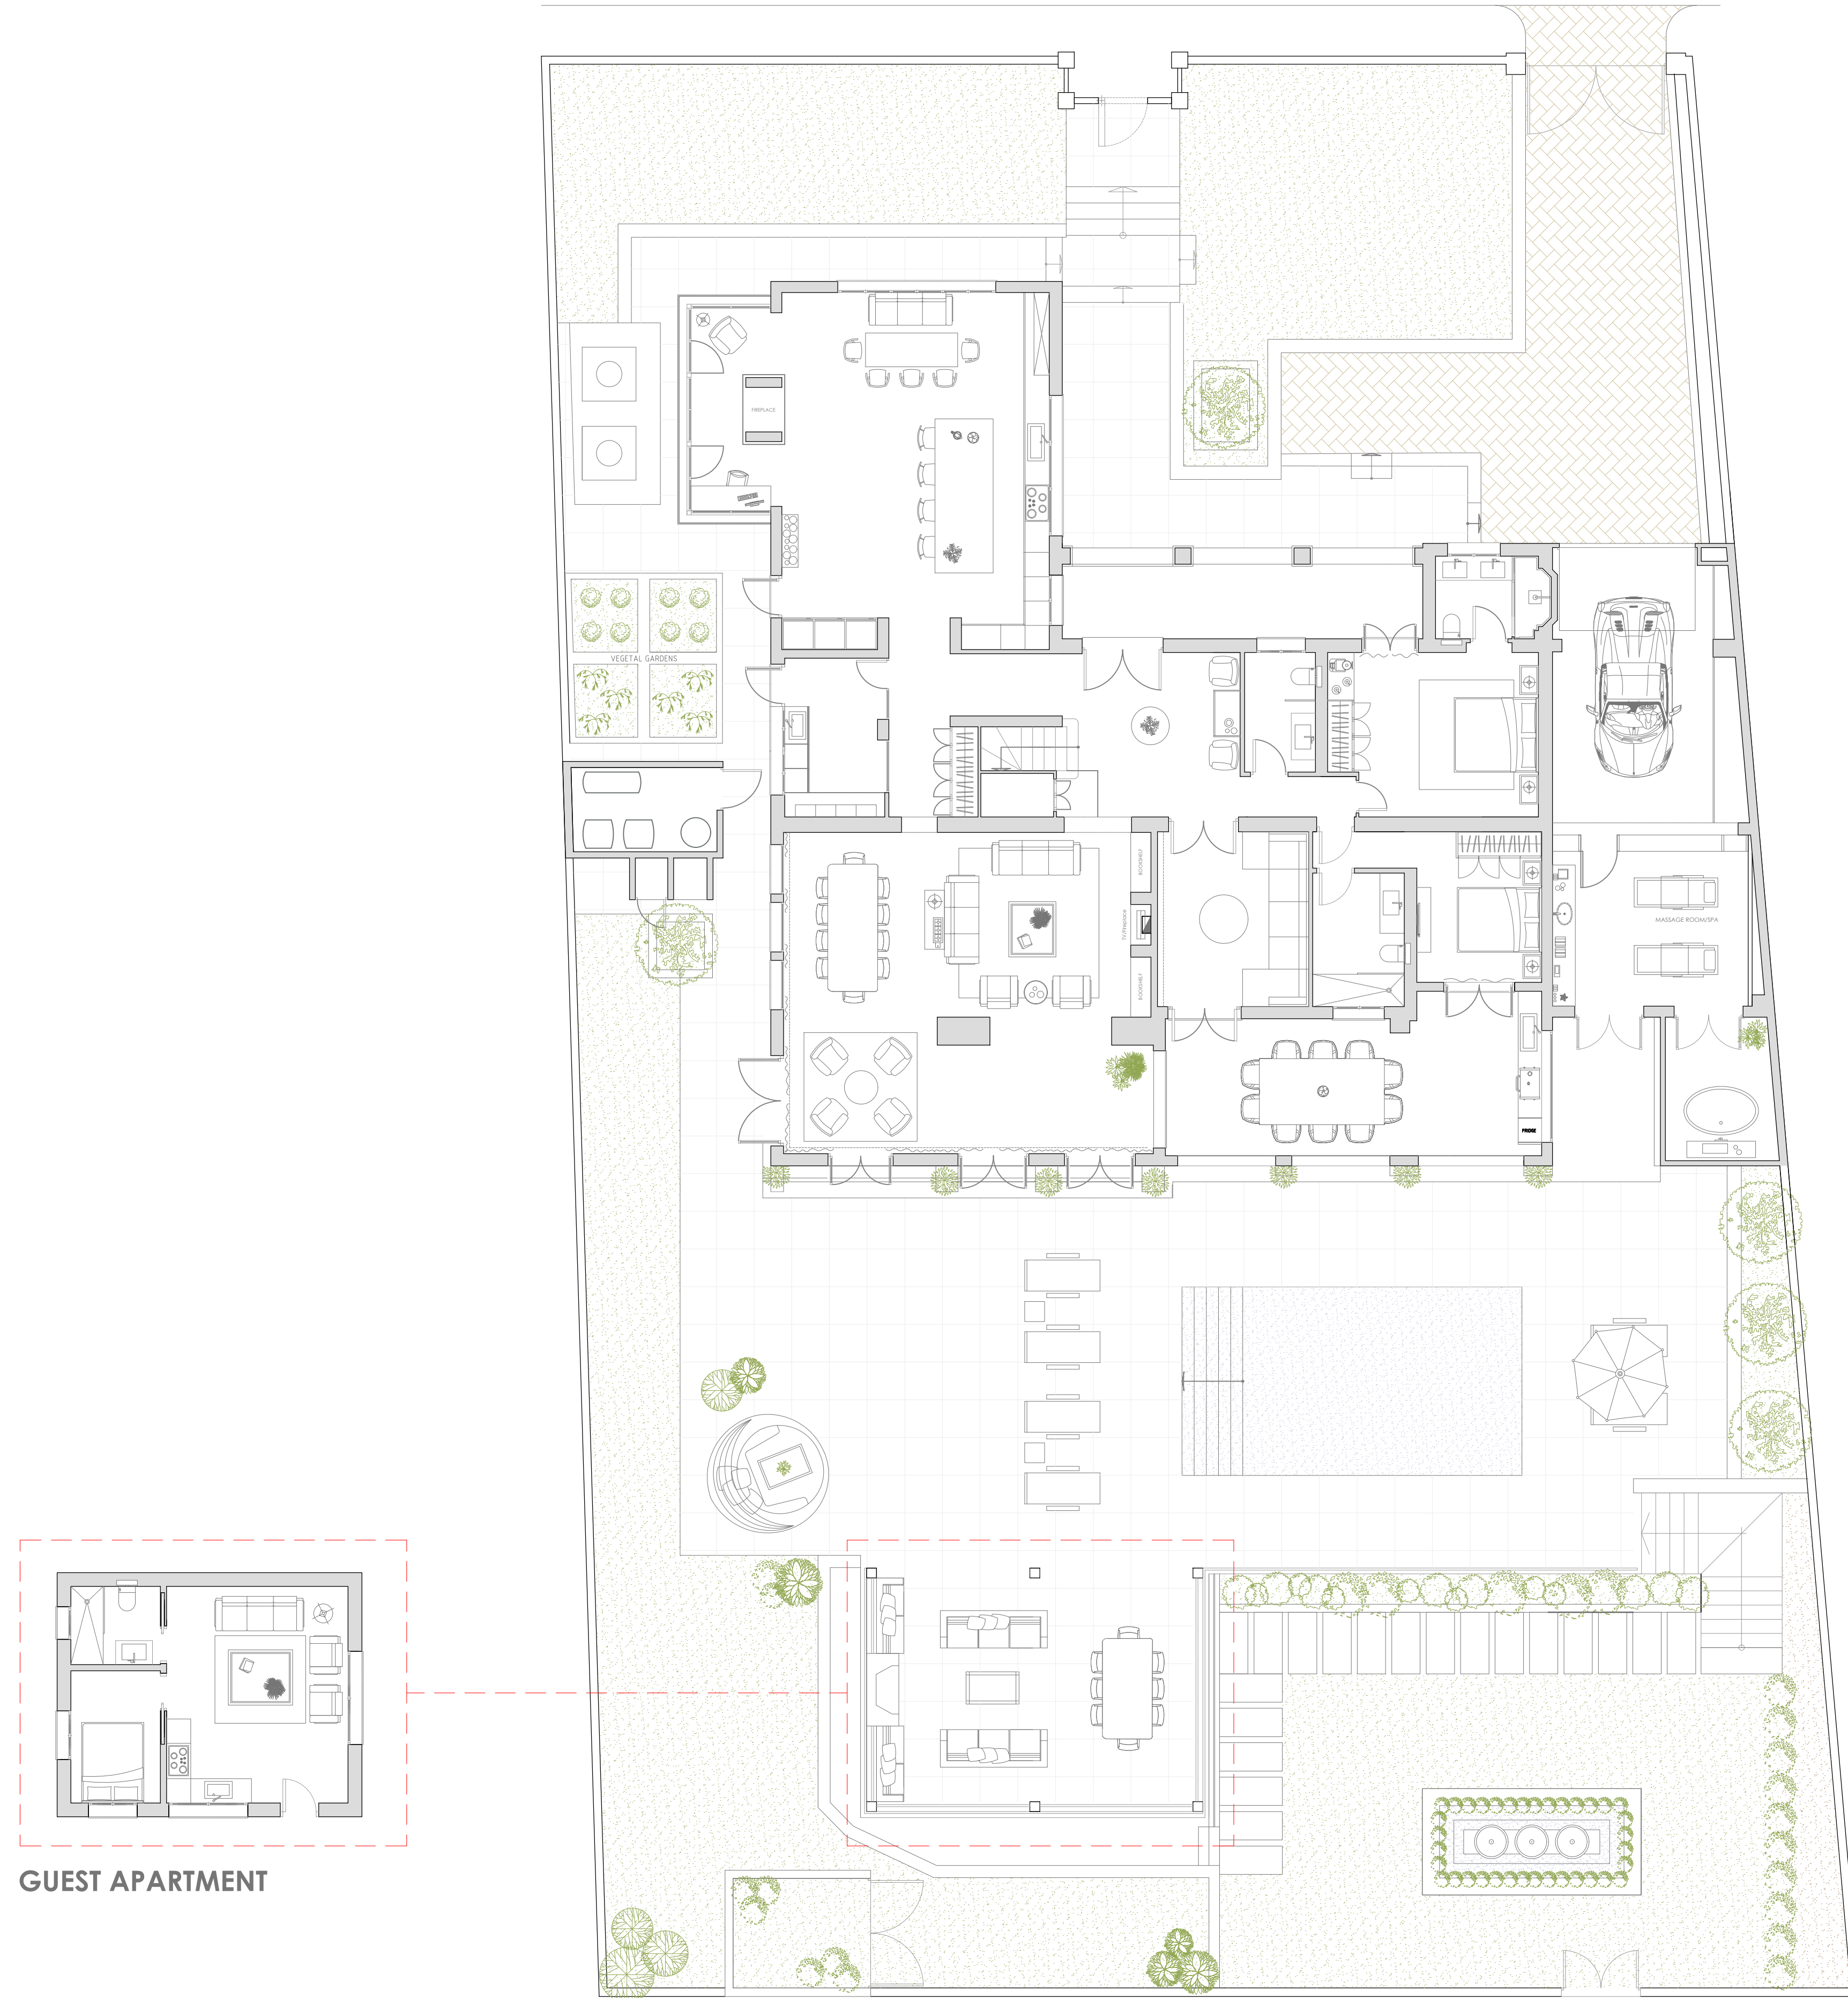

CALLE PARÍS

GUEST APARTMENT

GROUND FLOOR

DRAWING TITLE:  
Ground Floor Plan

DRAWING NO.:  
2

SCALE:  
1:100@A1

DATE:  
-