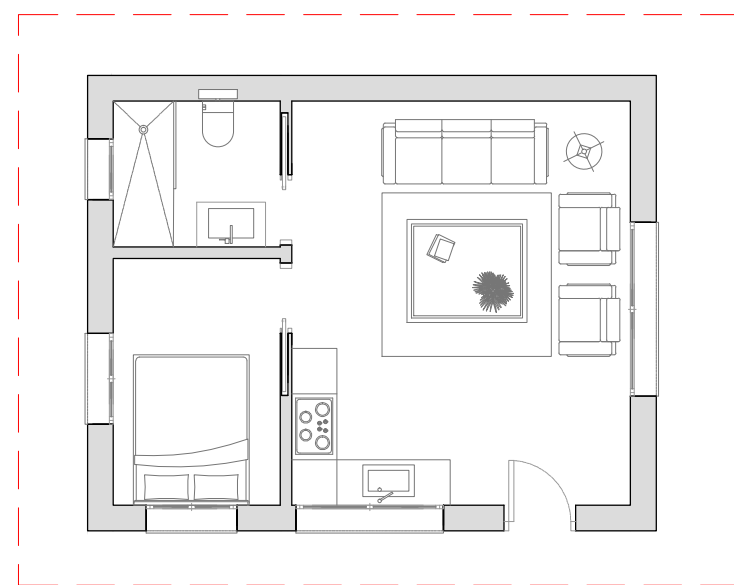

CALLE PARÍS

GUEST APARTMENT

GROUND FLOOR

DRAWING TITLE:  
Ground Floor Plan

DRAWING NO.:  
2

SCALE:  
1:100@A1

DATE:  
-