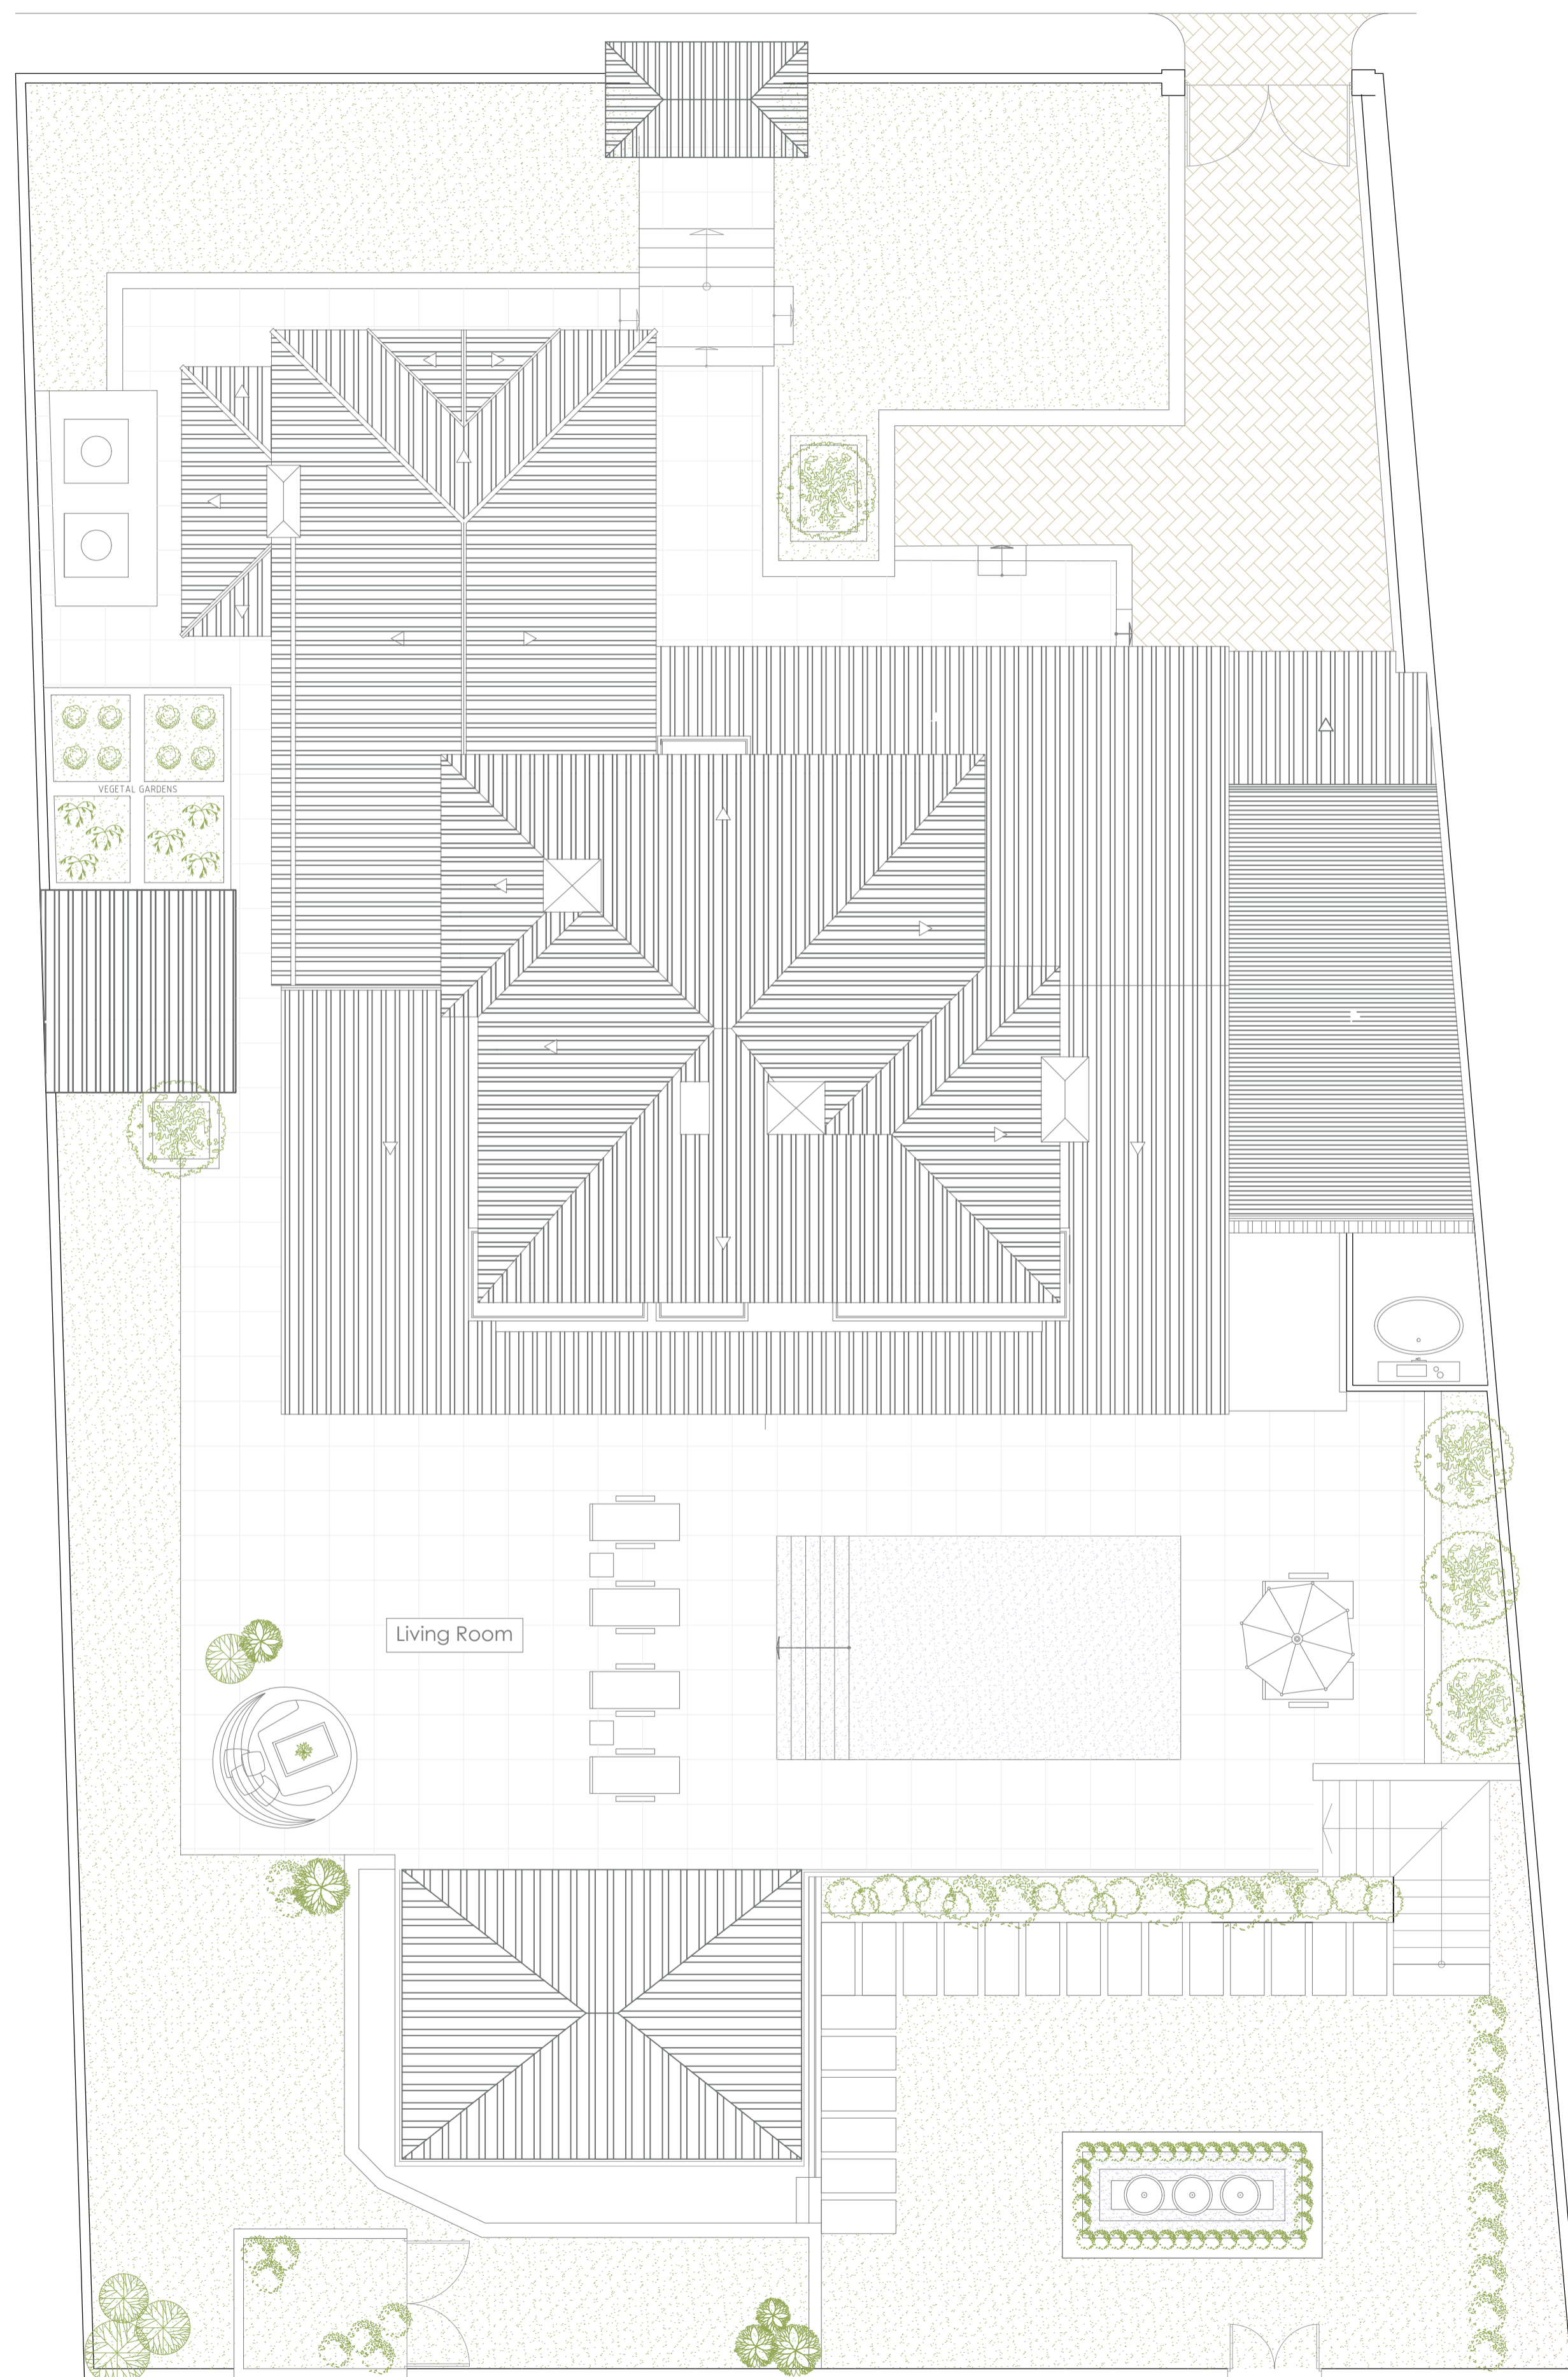

CALLE PARÍS

ROOF FLOOR

DRAWING TITLE:  
Roof Floor Plan

DRAWING NO.:  
1

SCALE:  
1:100@A1

DATE:  
-