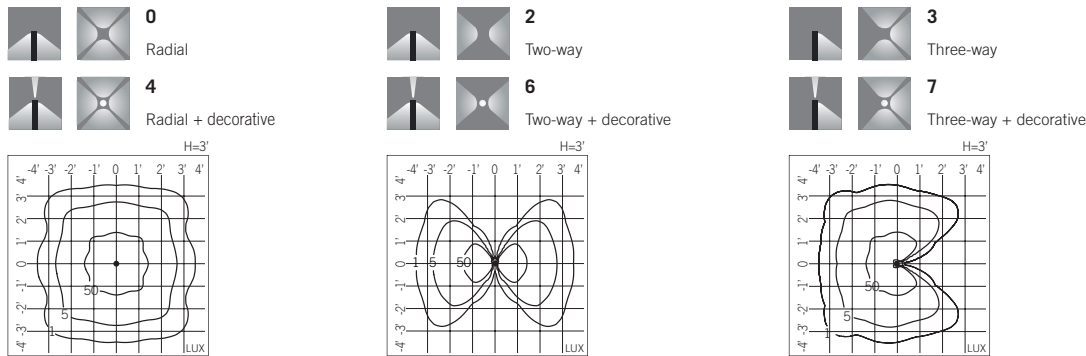

Without decorative LED

Optics