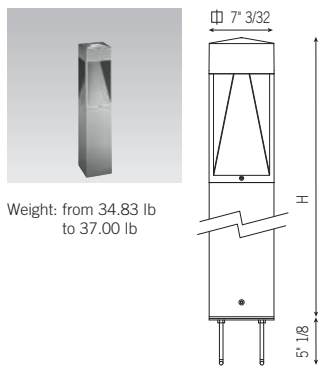

## TECHNICAL INFORMATION

<b>Luminaire power:</b>	18W - 41W
<b>Source lumen:</b>	Up to 3500lm
<b>LED:</b>	3000K - 4000K, CRI>70

# GOTHIC180

16 21

Family	Model	Size	Height	Optics	CCT	Fixture color	Wiring
S- Urban lighting	GO Gothic	0 7"	1 2' 3" 15/16	0 Radial	3 3000K	US- 16 Grey	A 120V 60Hz
			2 3' 3" 3/8	2 Two-way	4 4000K	US- 21 Aluminium	S 120-277V 60Hz / 0-10V
				3 Three-way			
				4 Radial + decorative			
				6 Two-way + decorative			
				7 Three-way + decorative			

H = 2' 3" 15/16 H = 3' 3" 3/8