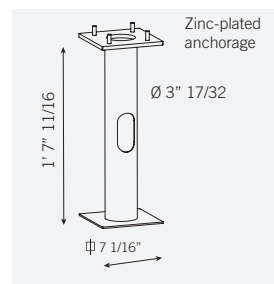

H = 2' 3" 15/16 H = 3' 3" 3/8

### ANCHORAGE

Code	lbs
1099093X+31	14.55

Zinc-plated anchorage. Standard installation equipment supplied together with the lighting fitting.

31

Without decorative LED

With decorative LED