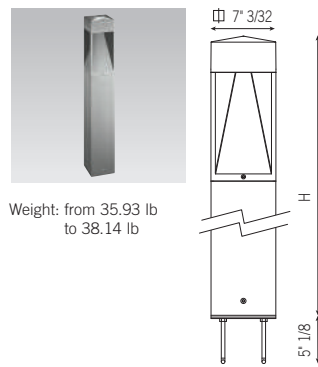

### Installation

- Double M20 cable gland for through wiring.
- Die-cast aluminium base (EN 47100).
- Galvanized and painted steel base plate with galvanized steel stud bolts.

## TECHNICAL INFORMATION

<b>Luminaire power:</b>	18W - 41W
<b>Source lumen:</b>	Up to 3500lm
<b>LED:</b>	3000K - 4000K, CRI>70

# GOTHIC180

16 21

Family	Model	Size	Height	Optics	CCT	Fixture color	Wiring
S- Urban lighting	GO Gothic	0 7"	1 2' 3" 15/16	0 Radial	3 3000K	US- 16 Grey	A 120V 60Hz
			2 3' 3" 3/8	2 Two-way	4 4000K	US- 21 Aluminium	S 120-277V 60Hz / 0-10V
				3 Three-way			
				4 Radial + decorative			
				6 Two-way + decorative			
				7 Three-way + decorative			

H = 2' 3" 15/16 H = 3' 3" 3/8