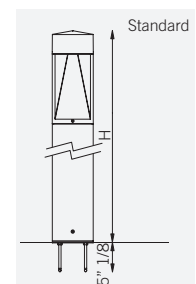

### ANCHORAGE

Code	lbs
1099093X+31	14.55

Zinc-plated anchorage. Standard installation equipment supplied together with the lighting fitting.

31

Without decorative LED

With decorative LED