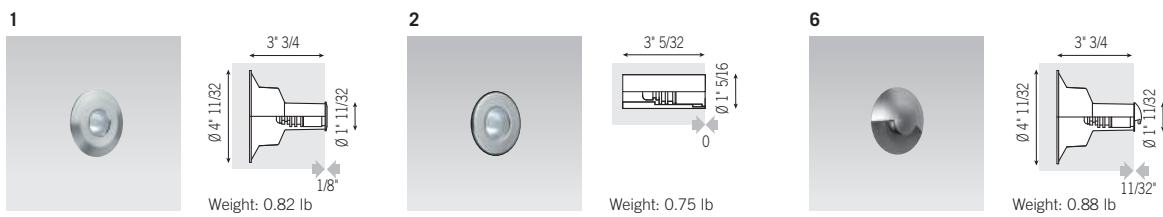

THUNDER²⁵

Family	Model	Size	Trim type	Optics	CCT	Fixture color	Wiring
Q- Wall recessed	TH Thunder	0 1"	1 Stainless steel round	2 Medium	3 3000K	US- 30 Stainless steel	I ICC 350mA
			2 Stainless steel round flush		4 4000K		
			6 Stainless steel bulging	0 Radial	3 3000K	US- 30 Stainless steel	K ICC 700mA
				1 One way	4 4000K		
				2 Two way			

Trim type

AISI 316L stainless steel frame