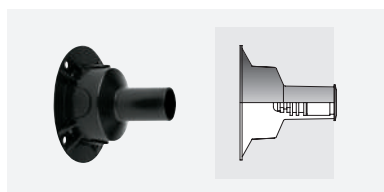

Step lights

THUNDER²⁵

arcluce-us.com 🔍 thunder

DESCRIPTION

Luminaire

- AISI 316L stainless steel body and trim.
- Silicone rubber gaskets.
- PMMA lenses for LEDs.
- Clear PMMA screen.

Electrical

- Nominal LED efficacy up to 133lumen/Watt (4000K - 350mA - CRI>80 - Tj=100°C).
- LED life time: >50000h with L80.
- High colour consistency: <3 SDCM.
- LED driver not included.

Installation

- Recessed installation.
- Supplied with power cable (10').
- Recessed installation box made of engineering plastic or of AISI 316L stainless steel.

Amber color LED on request.

TECHNICAL INFORMATION

| | |
|-------------------------|-----------------------|
| Luminaire power: | 1W - 2W |
| Source lumen: | Up to 240lm |
| LED: | 3000K - 4000K, CRI>80 |

THUNDER²⁵

| Family | Model | Size | Trim type | Optics | CCT | Fixture color | Wiring |
|------------------|------------|------|-------------------------------|-----------|---------|------------------------|-------------|
| Q- Wall recessed | TH Thunder | 0 1" | 1 Stainless steel round | 2 Medium | 3 3000K | US- 30 Stainless steel | I ICC 350mA |
| | | | 2 Stainless steel round flush | | 4 4000K | | |
| | | | 6 Stainless steel bulging | 0 Radial | 3 3000K | US- 30 Stainless steel | K ICC 700mA |
| | | | | 1 One way | 4 4000K | | |
| | | | | 2 Two way | | | |

Trim type

AISI 316L stainless steel frame

Optics

Accessories

It is possible to purchase the recessed box separately, whenever it is necessary to start the installation in advance. The item can be ordered at a later time, and it will be supplied complete with recessed box (to be removed if purchased separately in advance).