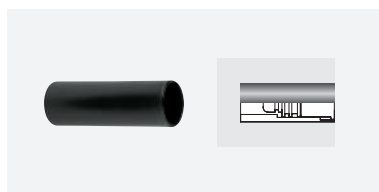

Code	lb
1099222X	0.04

Thermoplastic material recessed installation box.