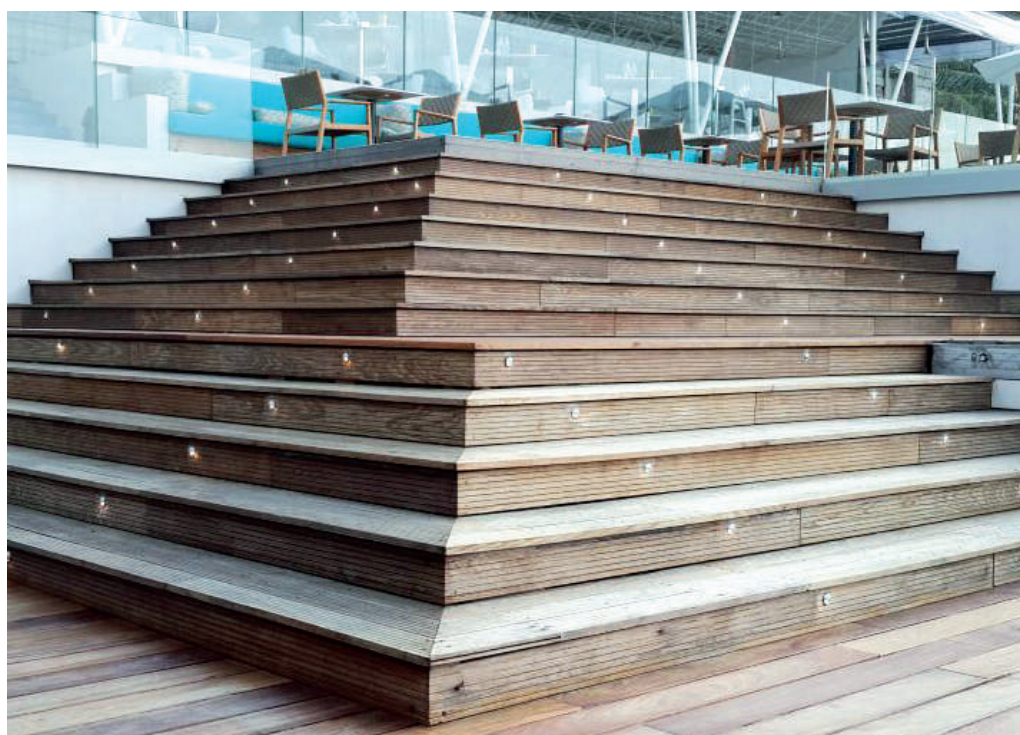

DESCRIPTION

Luminaire

- AISI 316L stainless steel body and trim.
- Silicone rubber gaskets.
- PMMA lenses for LEDs.
- Clear PMMA screen.

Electrical

- Nominal LED efficacy up to 133lumen/Watt (4000K - 350mA - CRI>80 - Tj=100°C).
- LED life time: >50000h with L80.
- High colour consistency: <3 SDCM.
- LED driver not included.

Installation

- Recessed installation.
- Supplied with power cable (10').
- Recessed installation box made of engineering plastic or of AISI 316L stainless steel.

Amber color LED on request.

TECHNICAL INFORMATION

Luminaire power:	1W - 2W
Source lumen:	Up to 240lm
LED:	3000K - 4000K, CRI>80