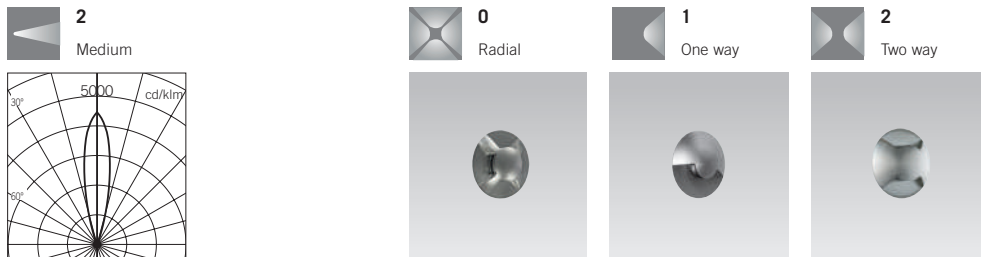

THUNDER²⁵

Family	Model	Size	Trim type	Optics	CCT	Fixture color	Wiring
Q- Wall recessed	TH Thunder	0 1"	1 Stainless steel round	2 Medium	3 3000K	US- 30 Stainless steel	I ICC 350mA
			2 Stainless steel round flush		4 4000K		
			6 Stainless steel bulging	0 Radial	3 3000K	US- 30 Stainless steel	K ICC 700mA
				1 One way	4 4000K		
				2 Two way			

Trim type

AISI 316L stainless steel frame

Optics

Accessories

It is possible to purchase the recessed box separately, whenever it is necessary to start the installation in advance. The item can be ordered at a later time, and it will be supplied complete with recessed box (to be removed if purchased separately in advance).

Code	lb
1099223X	0.13

Thermoplastic material recessed installation box.

Code	lb
1099222X	0.04

Thermoplastic material recessed installation box.

Code	lb
1099221X	0.46

Stainless steel AISI 316L recessed installation box.