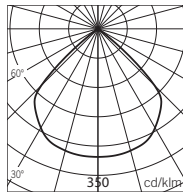

2 Ultra-wide flood