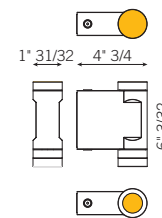

* Default value to codify the item.

Optics

From 0 to 7

Weight: 1.80 lb

8

Weight: 1.76 lb

9

Weight: 1.73 lb

0 Medium + Medium

1 Wide flood + Wide flood

2 Ultra-wide flood + Ultra-wide flood

3 Elliptical 1 + Elliptical 1

4 Elliptical 2 + Elliptical 2

5 Elliptical 3 + Elliptical 3

6 Elliptical 2 + Ultra-wide flood

7 Elliptical 3 + Ultra-wide flood