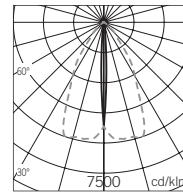

5 Elliptical 3