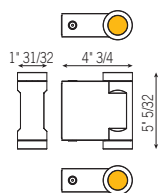

* Default value to codify the item.

Optics

From 0 to 7

Weight: 1.80 lb

8

Weight: 1.76 lb

9

Weight: 1.73 lb