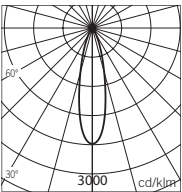

TULA

One - way illumination

16 21

Family	Model	Mandatory field *	Type	Optics	CCT	Fixture color	Wiring
P- Wall mount	TU Tula	0	1 One way	0 Medium	3 3000K	US- 16 Grey	A 120V 60Hz
				1 Wide flood	4 4000K	US- 21 Aluminium	
				2 Ultra-wide flood			
				3 Elliptical 1			
				4 Elliptical 2			
				5 Elliptical 3			
				8 Ultra-wide flood			

* Default value to codify the item.

Optics

Weight: 1.56 lb

Weight: 1.54 lb

0 Medium

Accessories

Code	lb
X-TU-WPCUS	0.88