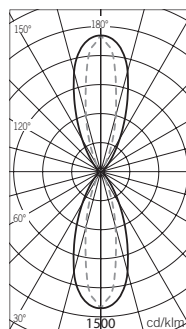

* Default value to codify the item.

Optics

From 0 to 7

Weight: 1.80 lb

8

Weight: 1.76 lb

9

Weight: 1.73 lb

0 Medium + Medium

1 Wide flood + Wide flood

2 Ultra-wide flood + Ultra-wide flood

3 Elliptical 1 + Elliptical 1

4 Elliptical 2 + Elliptical 2

5 Elliptical 3 + Elliptical 3

6 Elliptical 2 + Ultra-wide flood

7 Elliptical 3 + Ultra-wide flood

8 Ultra-wide flood + Ultra-wide flood

9 Elliptical 2 + Ultra-wide flood