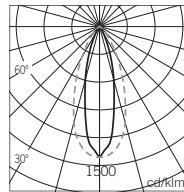

3 Elliptical 1