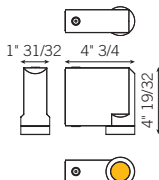

Optics

From 0 to 5