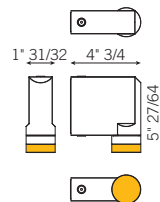

* Default value to codify the item.

Optics

From 0 to 5

Weight: 1.56 lb

8

Weight: 1.54 lb

0 Medium

1 Wide flood