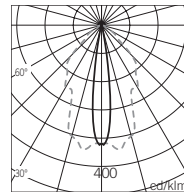

4 Elliptical 2