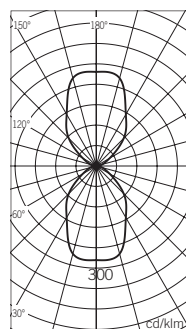

* Default value to codify the item.

Optics

From 0 to 7

Weight: 1.80 lb

8

Weight: 1.76 lb

9

Weight: 1.73 lb

0 Medium + Medium

1 Wide flood + Wide flood

2 Ultra-wide flood + Ultra-wide flood

3 Elliptical 1 + Elliptical 1

4 Elliptical 2 + Elliptical 2

5 Elliptical 3 + Elliptical 3

6 Elliptical 2 + Ultra-wide flood

7 Elliptical 3 + Ultra-wide flood

8 Ultra-wide flood + Ultra-wide flood

9 Elliptical 2 + Ultra-wide flood