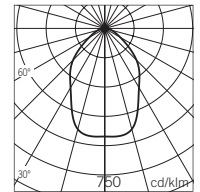

8 Ultra-wide flood