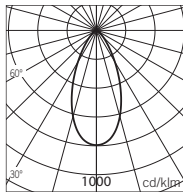

1 Wide flood