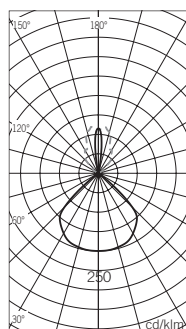

* Default value to codify the item.

Optics

From 0 to 7

Weight: 1.80 lb

8

Weight: 1.76 lb

9

Weight: 1.73 lb

0 Medium + Medium

1 Wide flood + Wide flood

2 Ultra-wide flood + Ultra-wide flood

3 Elliptical 1 + Elliptical 1

4 Elliptical 2 + Elliptical 2

5 Elliptical 3 + Elliptical 3

6 Elliptical 2 + Ultra-wide flood

7 Elliptical 3 + Ultra-wide flood

8 Ultra-wide flood + Ultra-wide flood

9 Elliptical 2 + Ultra-wide flood