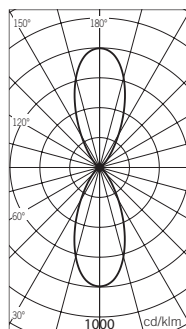

* Default value to codify the item.

Optics

From 0 to 7

Weight: 1.80 lb

8

Weight: 1.76 lb

9

Weight: 1.73 lb

0 Medium + Medium

1 Wide flood + Wide flood

2 Ultra-wide flood + Ultra-wide flood

3 Elliptical 1 + Elliptical 1

4 Elliptical 2 + Elliptical 2

5 Elliptical 3 + Elliptical 3

6 Elliptical 2 + Ultra-wide flood

7 Elliptical 3 + Ultra-wide flood