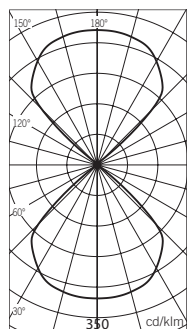

* Default value to codify the item.

Optics

From 0 to 7

Weight: 1.80 lb

8

Weight: 1.76 lb

9

Weight: 1.73 lb

0 Medium + Medium

1 Wide flood + Wide flood

2 Ultra-wide flood + Ultra-wide flood

3 Elliptical 1 + Elliptical 1

4 Elliptical 2 + Elliptical 2

5 Elliptical 3 + Elliptical 3

6 Elliptical 2 + Ultra-wide flood

7 Elliptical 3 + Ultra-wide flood