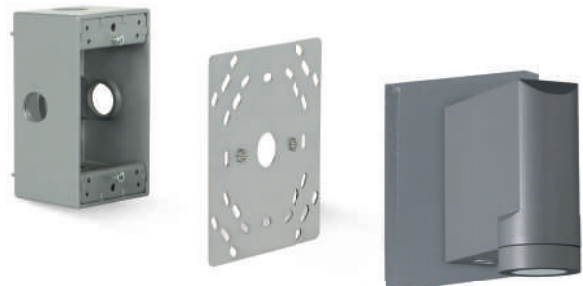

Facade fitting

TULA

arcluce-us.com 🔍 tula

DESCRIPTION

Luminaire

- Die-cast aluminium body (EN 47100).
- Double layer polyester powder paint resistant to corrosion and salt spray fog.
- Silicone rubber gaskets.
- AISI 316 stainless steel external screws.
- PMMA lenses for LEDs.
- Opal PMMA screen.
- Screen made of 1/4" thermal-shock resistant tempered glass.

Electrical

- Nominal LED efficacy up to 162lm/W (4000K - 350mA - CRI>70 - Tj=100°C).
- LED life time: >50000h with L80.
- High colour consistency: <3 SDCM.

Installation

- Wall mounted.
- Waterproof grommet for single cable entry.
- T-box cover plate with universal adapter available as accessory

2 Ultra-wide flood

3 Elliptical 1

4 Elliptical 2

5 Elliptical 3

8 Ultra-wide flood

Accessories

Wall plate cover plus universal mounting bracket

Code	lb
X-TU-WPCUS	0.88

Two - way illumination

16 21

Family	Model	Mandatory field *	Type	Optics	CCT	Fixture color	Wiring
P- Wall mount	TU Tula	0	2 Two way	0 Medium + Medium	3 3000K	US- 16 Grey	A 120V 60Hz
				1 Wide flood + Wide flood	4 4000K		
				2 Ultra-wide flood + Ultra-wide flood			
				3 Elliptical 1 + Elliptical 1			
				4 Elliptical 2 + Elliptical 2			
				5 Elliptical 3 + Elliptical 3			
				6 Elliptical 2 + Ultra-wide flood			
				7 Elliptical 3 + Ultra-wide flood			
				8 Ultra-wide flood + Ultra-wide flood			
				9 Elliptical 2 + Ultra-wide flood			