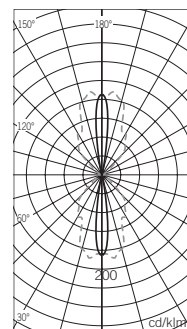

* Default value to codify the item.

Optics

From 0 to 7

Weight: 1.80 lb

8

Weight: 1.76 lb

9

Weight: 1.73 lb

0 Medium + Medium

1 Wide flood + Wide flood

2 Ultra-wide flood + Ultra-wide flood

3 Elliptical 1 + Elliptical 1

4 Elliptical 2 + Elliptical 2

5 Elliptical 3 + Elliptical 3

6 Elliptical 2 + Ultra-wide flood

7 Elliptical 3 + Ultra-wide flood

8 Ultra-wide flood + Ultra-wide flood

9 Elliptical 2 + Ultra-wide flood