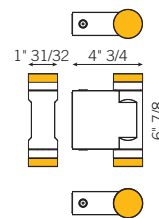

* Default value to codify the item.

Optics

From 0 to 7

Weight: 1.80 lb

8

Weight: 1.76 lb

9

Weight: 1.73 lb

0 Medium + Medium

1 Wide flood + Wide flood

2 Ultra-wide flood + Ultra-wide flood

3 Elliptical 1 + Elliptical 1

4 Elliptical 2 + Elliptical 2

5 Elliptical 3 + Elliptical 3

6 Elliptical 2 + Ultra-wide flood

7 Elliptical 3 + Ultra-wide flood