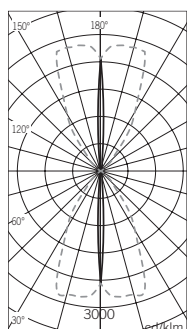

* Default value to codify the item.

Optics

From 0 to 7

Weight: 1.80 lb

8

Weight: 1.76 lb

9

Weight: 1.73 lb

0 Medium + Medium

1 Wide flood + Wide flood

2 Ultra-wide flood + Ultra-wide flood

3 Elliptical 1 + Elliptical 1

4 Elliptical 2 + Elliptical 2

5 Elliptical 3 + Elliptical 3

6 Elliptical 2 + Ultra-wide flood

7 Elliptical 3 + Ultra-wide flood

8 Ultra-wide flood + Ultra-wide flood

9 Elliptical 2 + Ultra-wide flood