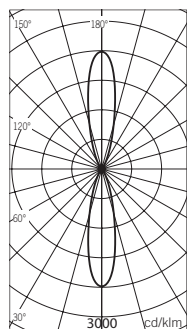

* Default value to codify the item.

Optics

From 0 to 7

Weight: 1.80 lb

8

Weight: 1.76 lb

9

Weight: 1.73 lb

0 Medium + Medium

1 Wide flood + Wide flood

2 Ultra-wide flood + Ultra-wide flood

3 Elliptical 1 + Elliptical 1

4 Elliptical 2 + Elliptical 2

5 Elliptical 3 + Elliptical 3

6 Elliptical 2 + Ultra-wide flood

7 Elliptical 3 + Ultra-wide flood