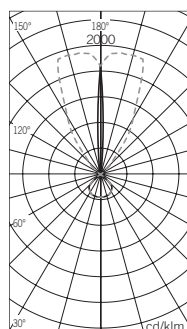

* Default value to codify the item.

Optics

From 0 to 7

Weight: 1.80 lb

8

Weight: 1.76 lb

9

Weight: 1.73 lb

0 Medium + Medium

1 Wide flood + Wide flood

2 Ultra-wide flood + Ultra-wide flood

3 Elliptical 1 + Elliptical 1

4 Elliptical 2 + Elliptical 2

5 Elliptical 3 + Elliptical 3

6 Elliptical 2 + Ultra-wide flood

7 Elliptical 3 + Ultra-wide flood

8 Ultra-wide flood + Ultra-wide flood

9 Elliptical 2 + Ultra-wide flood